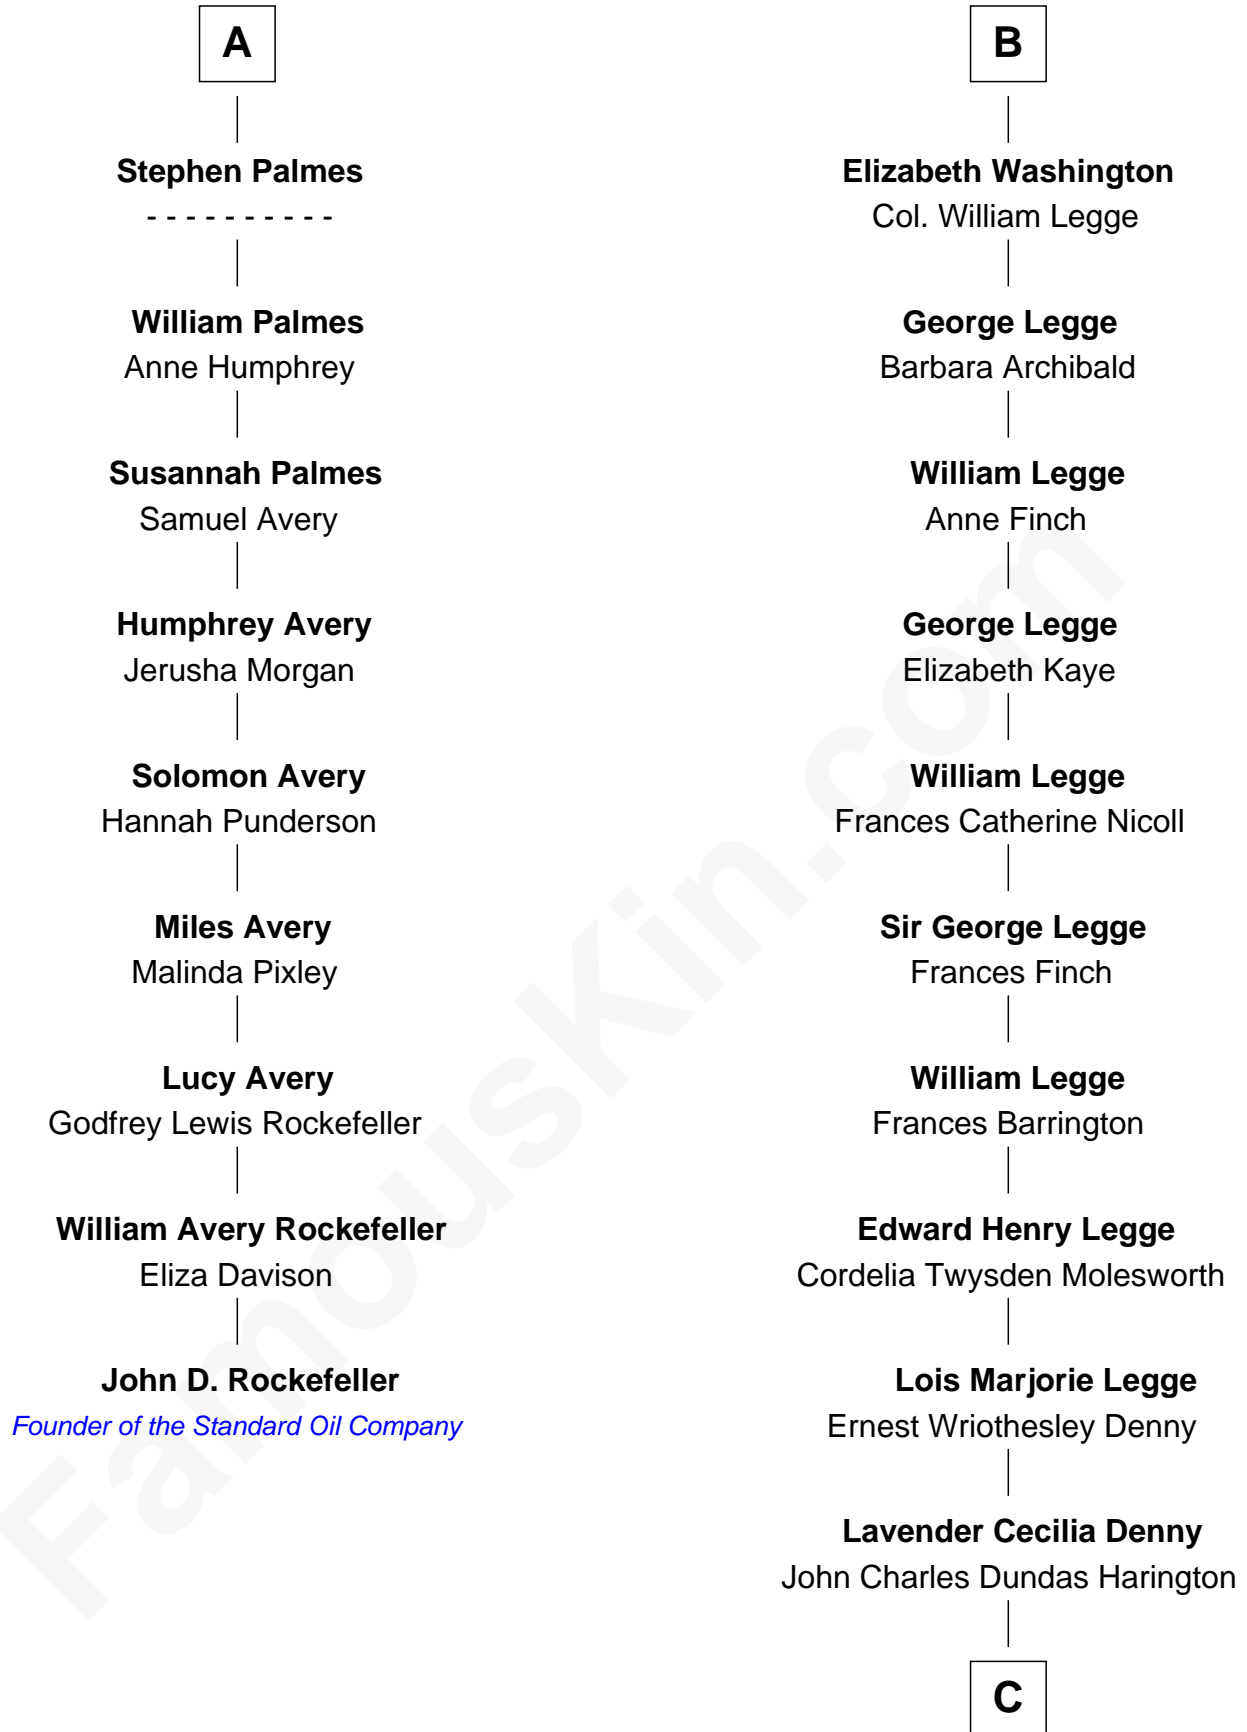

FamousKin.com Relationship Chart of

John D. Rockefeller

Founder of the Standard Oil Company

15th cousin 3 times removed of

Kit Harington

TV Actor - "Game of Thrones"

Sir Thomas Blount

Margaret de Gresley