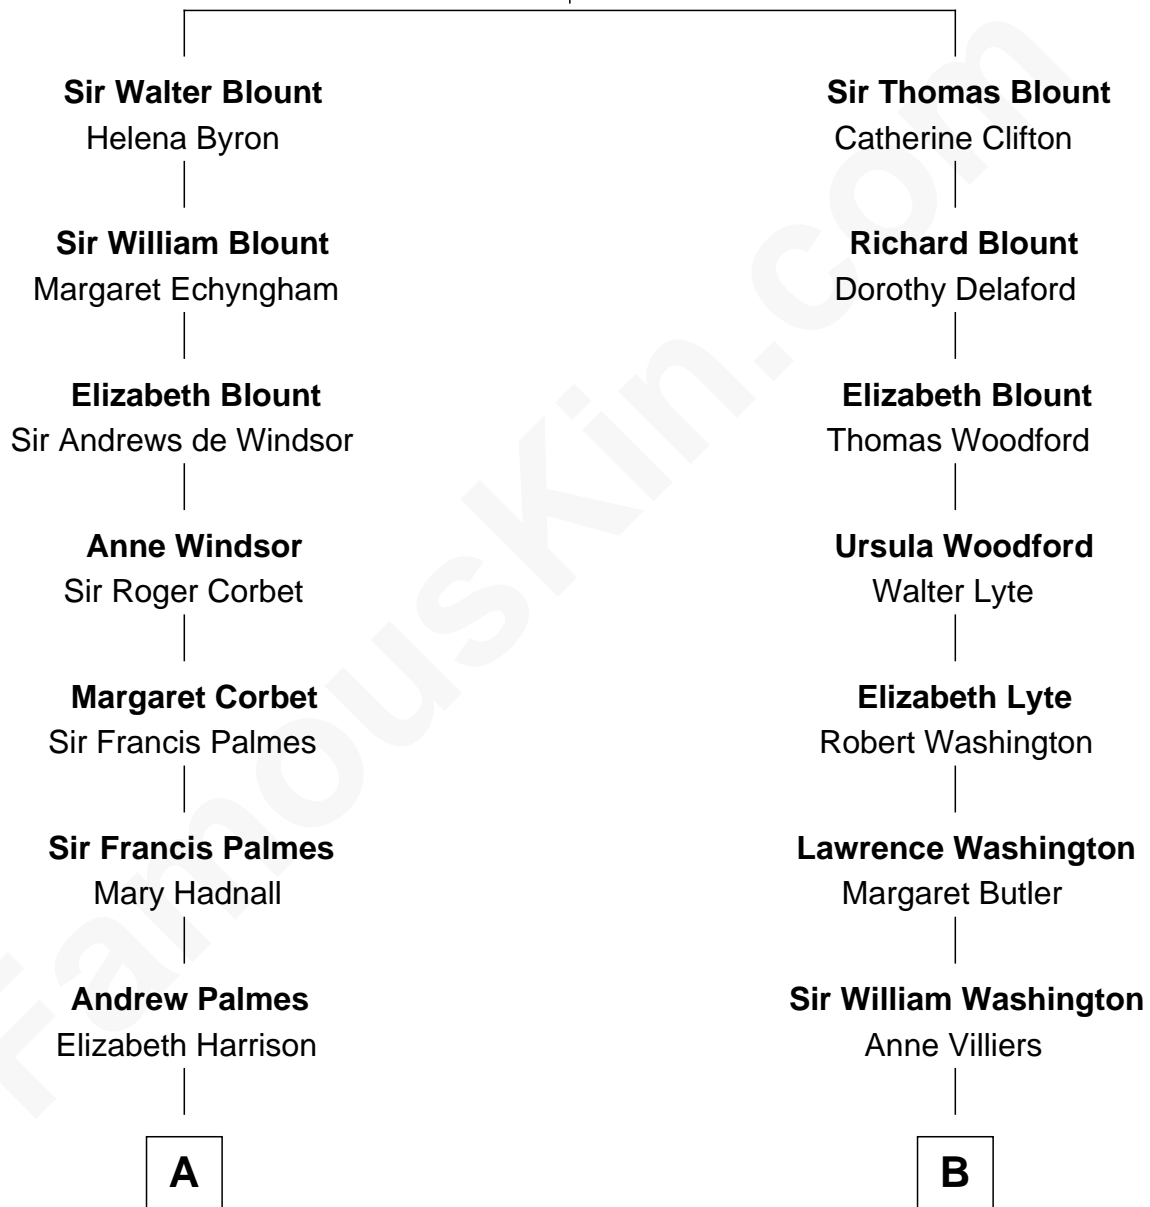

FamousKin.com Relationship Chart of

John D. Rockefeller

Founder of the Standard Oil Company

15th cousin 3 times removed of

Kit Harington

TV Actor - "Game of Thrones"

Sir Thomas Blount

Margaret de Gresley

C

Sir David Richard Harington

Deborah Jane Catesby

Kit Harington

TV Actor - "Game of Thrones"

FamousKin.com