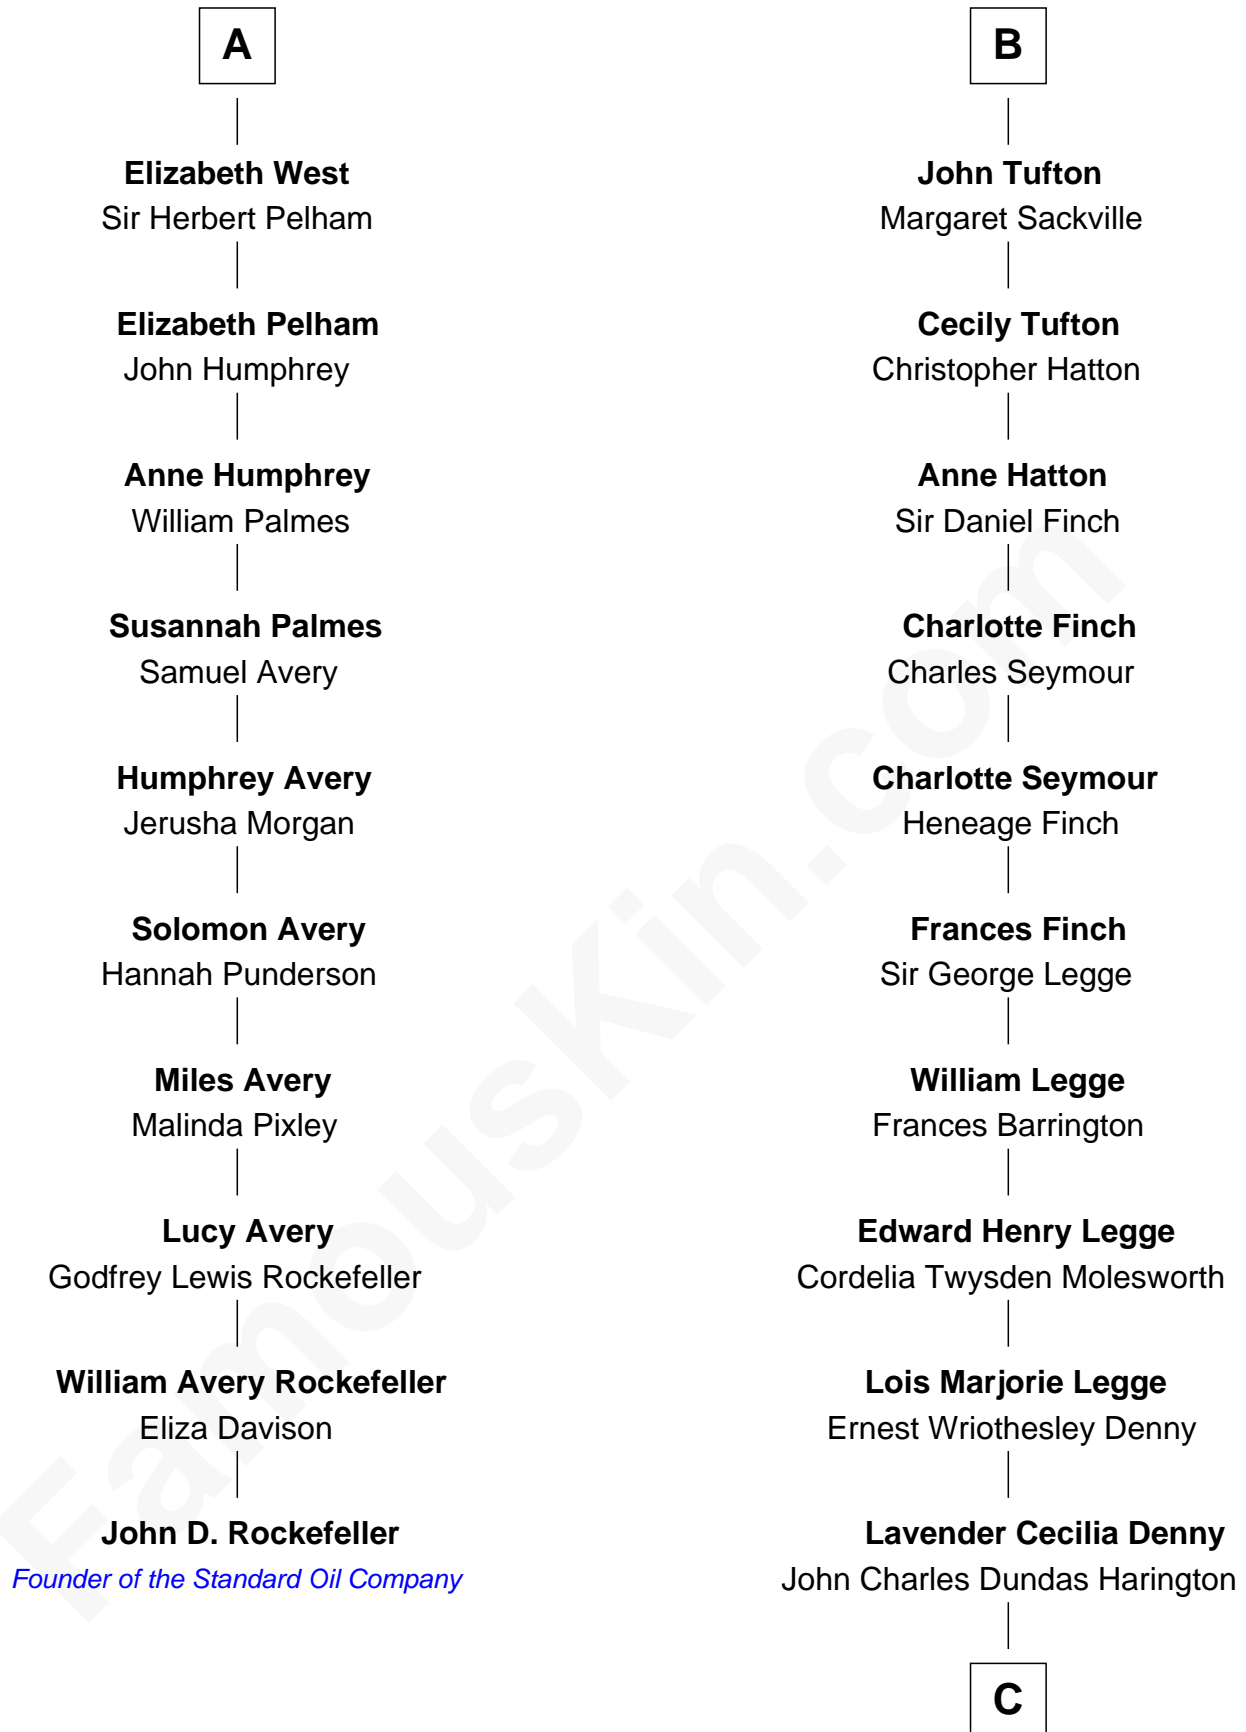

FamousKin.com Relationship Chart of

John D. Rockefeller

Founder of the Standard Oil Company

16th cousin 2 times removed of

Kit Harington

TV Actor - "Game of Thrones"

Katherine Pabenham

with husband
Sir William Cheney

Katherine Fray

Elizabeth Tilney

Sir Thomas Howard

Anne Stafford

Sir Richard Neville

Elizabeth Howard

Thomas Boleyn

John Neville

Dorothy de Vere

Mary Boleyn

Sir William Carey

John Neville

Lucy Somerset

Catherine Carey

Sir Francis Knollys

Dorothy Neville

Sir Thomas Cecil

Anne Knollys

Sir Thomas West

Frances Cecil

Sir Nicholas Tufton

A

B

C