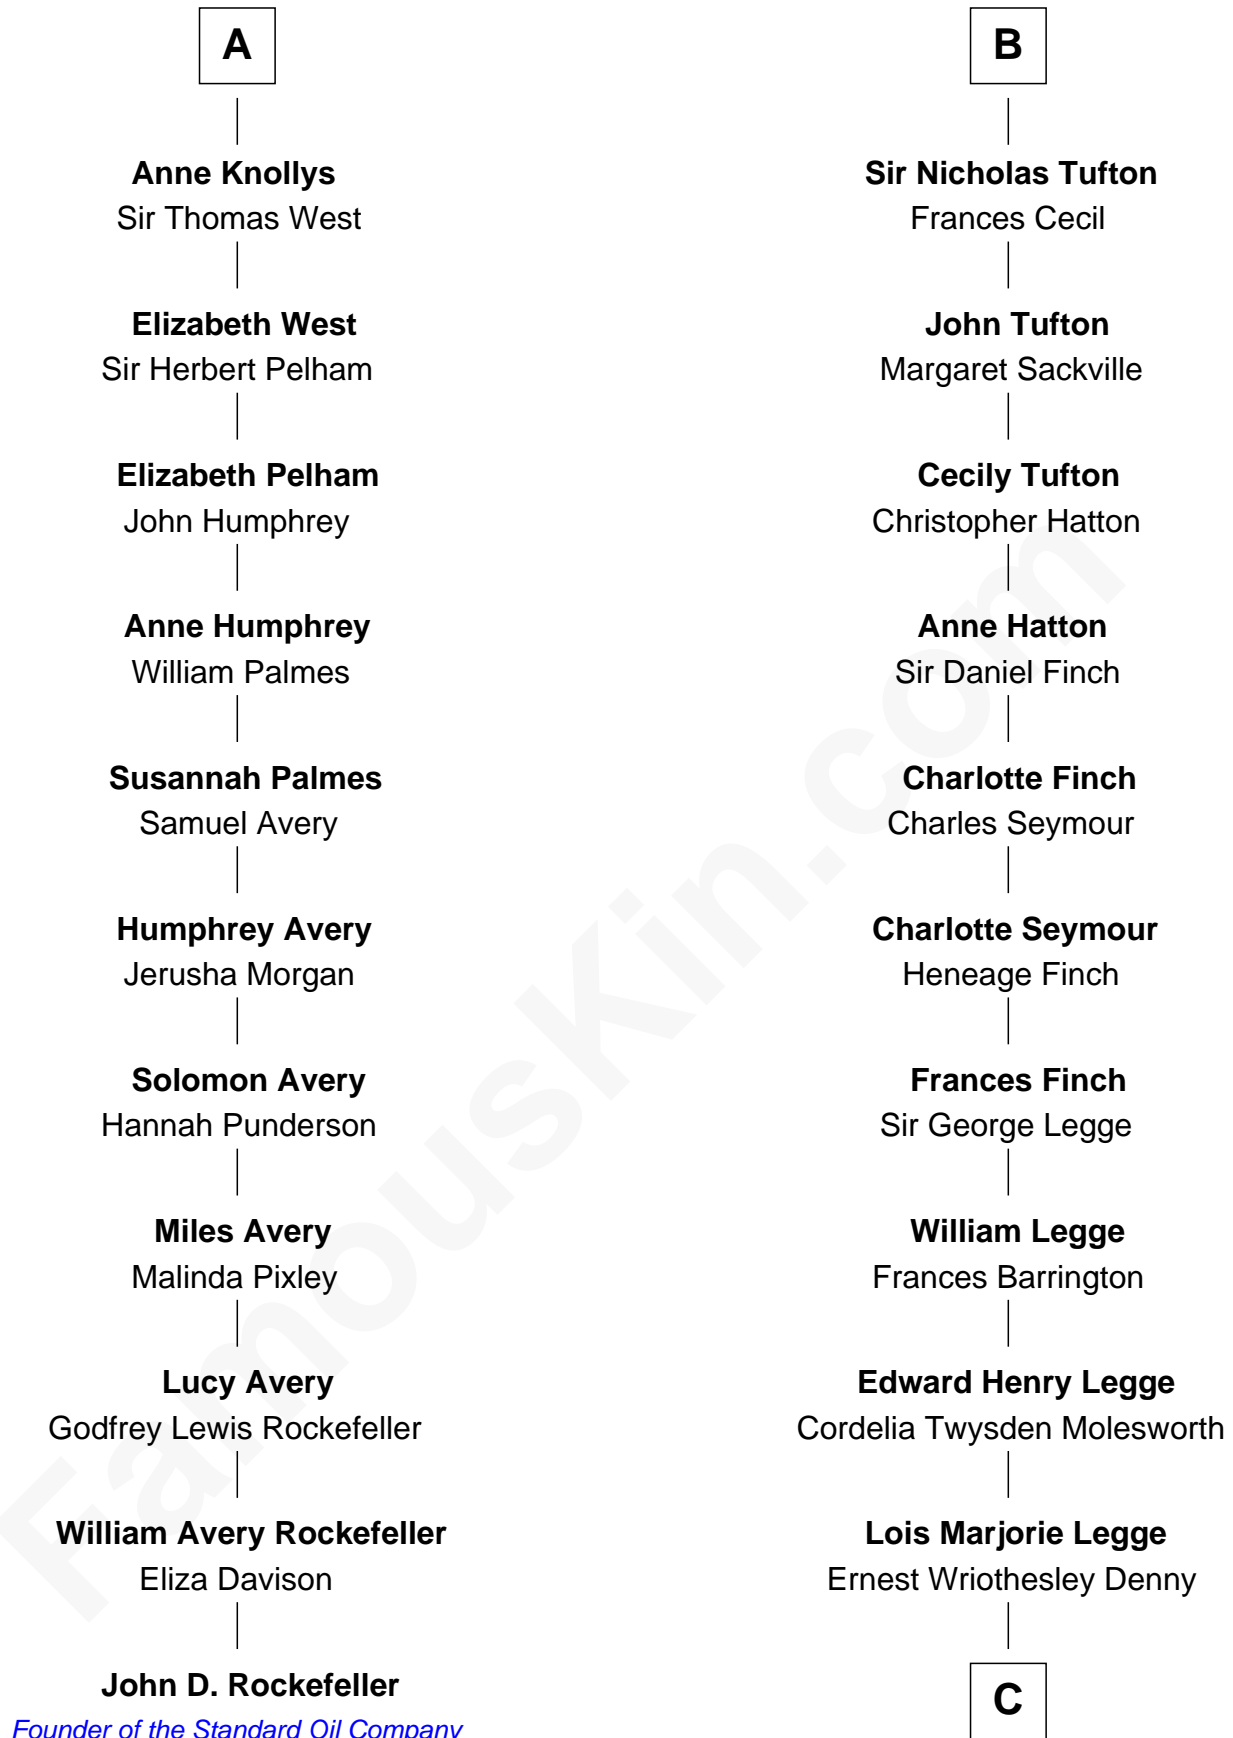

FamousKin.com Relationship Chart of

John D. Rockefeller

Founder of the Standard Oil Company

17th cousin 2 times removed of

Kit Harington

TV Actor - "Game of Thrones"

Sir Reynold de Grey

Eleanor le Strange

C

Lavender Cecilia Denny
John Charles Dundas Harington

Sir David Richard Harington
Deborah Jane Catesby

Kit Harington
TV Actor - "Game of Thrones"