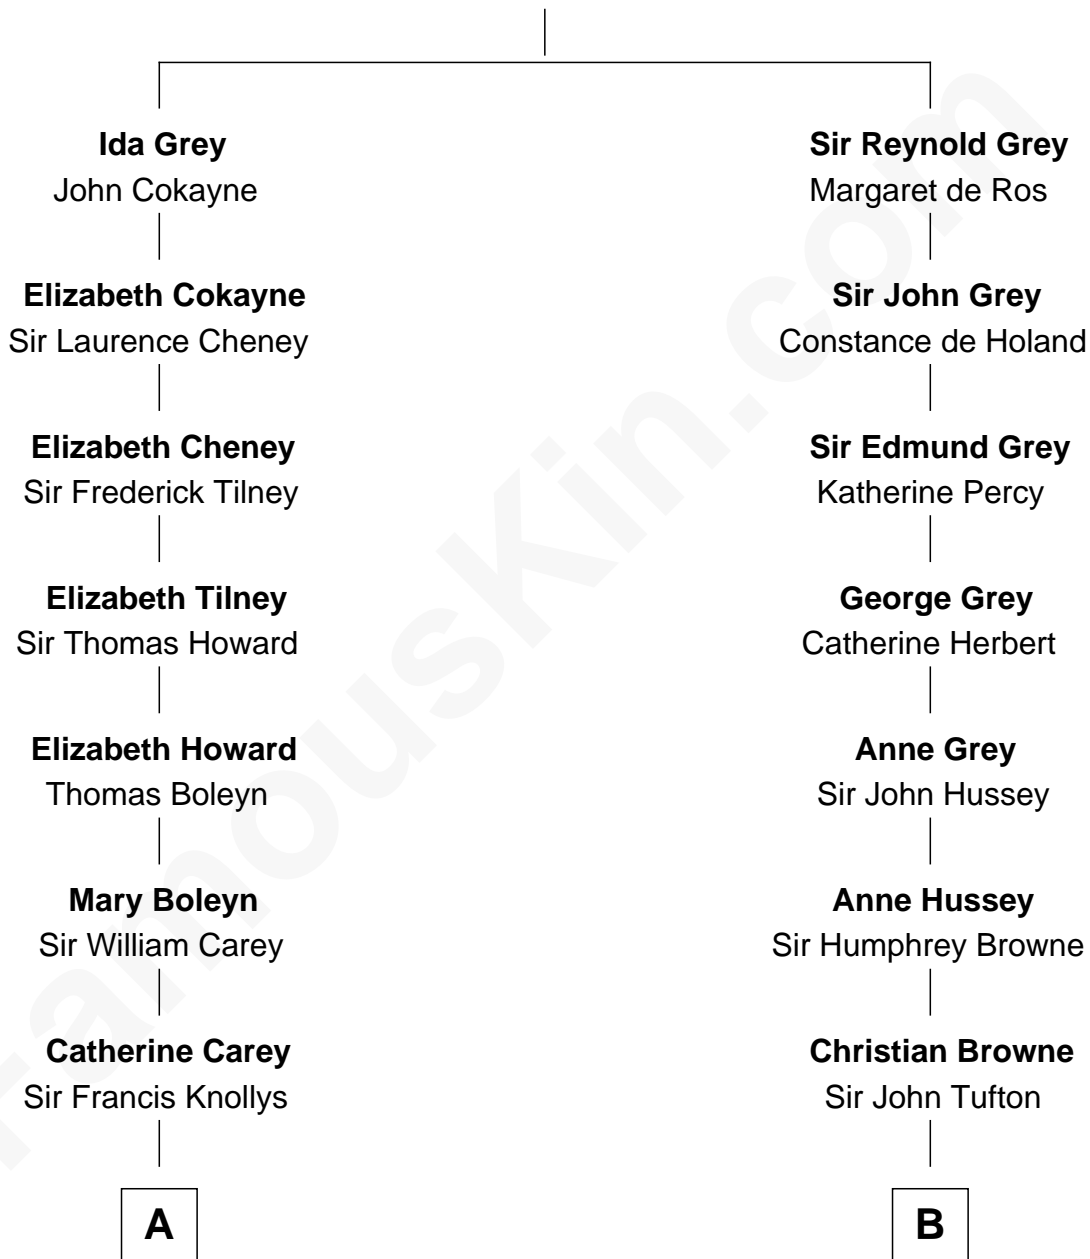

FamousKin.com Relationship Chart of

John D. Rockefeller

Founder of the Standard Oil Company

17th cousin 2 times removed of

Kit Harington

TV Actor - "Game of Thrones"

Sir Reynold de Grey

Eleanor le Strange