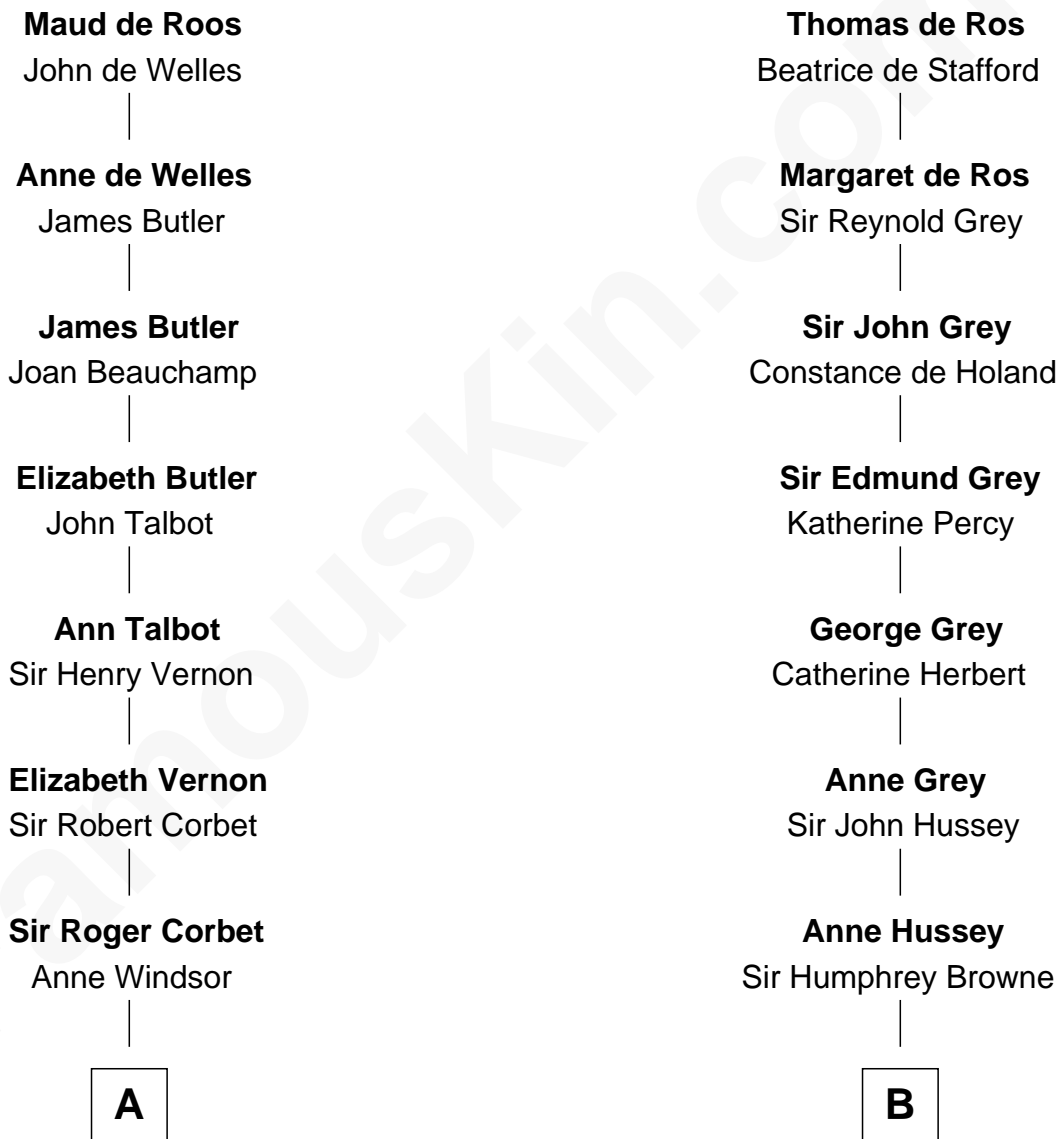

# FamousKin.com Relationship Chart of

**John D. Rockefeller**

*Founder of the Standard Oil Company*

18th cousin 2 times removed of

**Kit Harington**

*TV Actor - "Game of Thrones"*

**Sir William de Ros**  
Margery de Badlesmere

**C**

**William Avery Rockefeller**

Eliza Davison

**John D. Rockefeller**

*Founder of the Standard Oil Company*

**D**

**Lois Marjorie Legge**

Ernest Wriothesley Denny