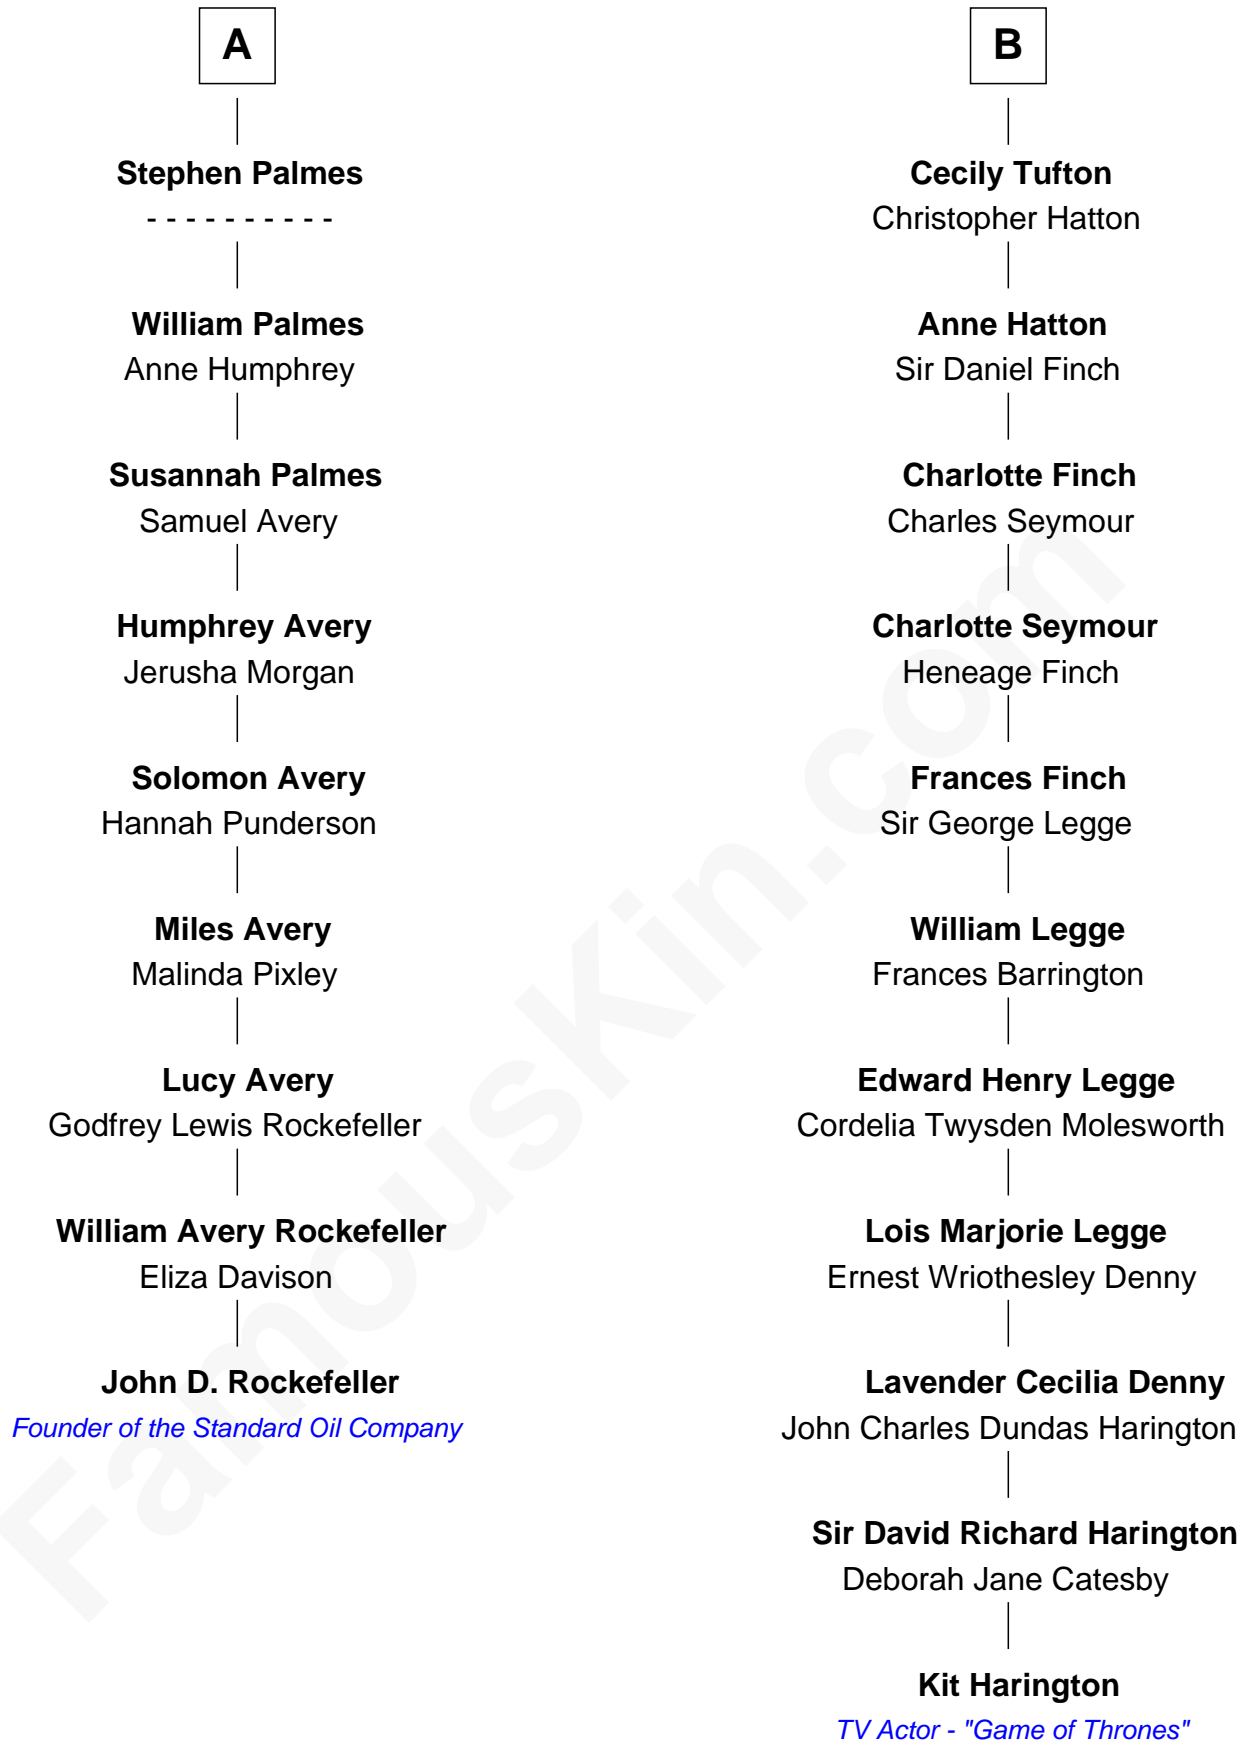

# FamousKin.com Relationship Chart of

**John D. Rockefeller**

*Founder of the Standard Oil Company*

15th cousin 2 times removed of

**Kit Harington**

*TV Actor - "Game of Thrones"*

**Sir Walter Devereux**

Elizabeth Merbery

**Sir Walter Devereux**

Anne Ferrers

**Elizabeth Devereux**

Sir Richard Corbet

**Sir Robert Corbet**

Elizabeth Vernon

**Sir Roger Corbet**

Anne Windsor

William Herbert

**Catherine Herbert**

George Grey

**Anne Grey**

Sir John Hussey

**Anne Hussey**

Sir Humphrey Browne

**Christian Browne**

Sir John Tufton

**Sir Nicholas Tufton**

Frances Cecil

**John Tufton**

Margaret Sackville

**B**

Kit Harington photo by [Gage Skidmore](#) [\(CC BY-SA 2.0\)](#)