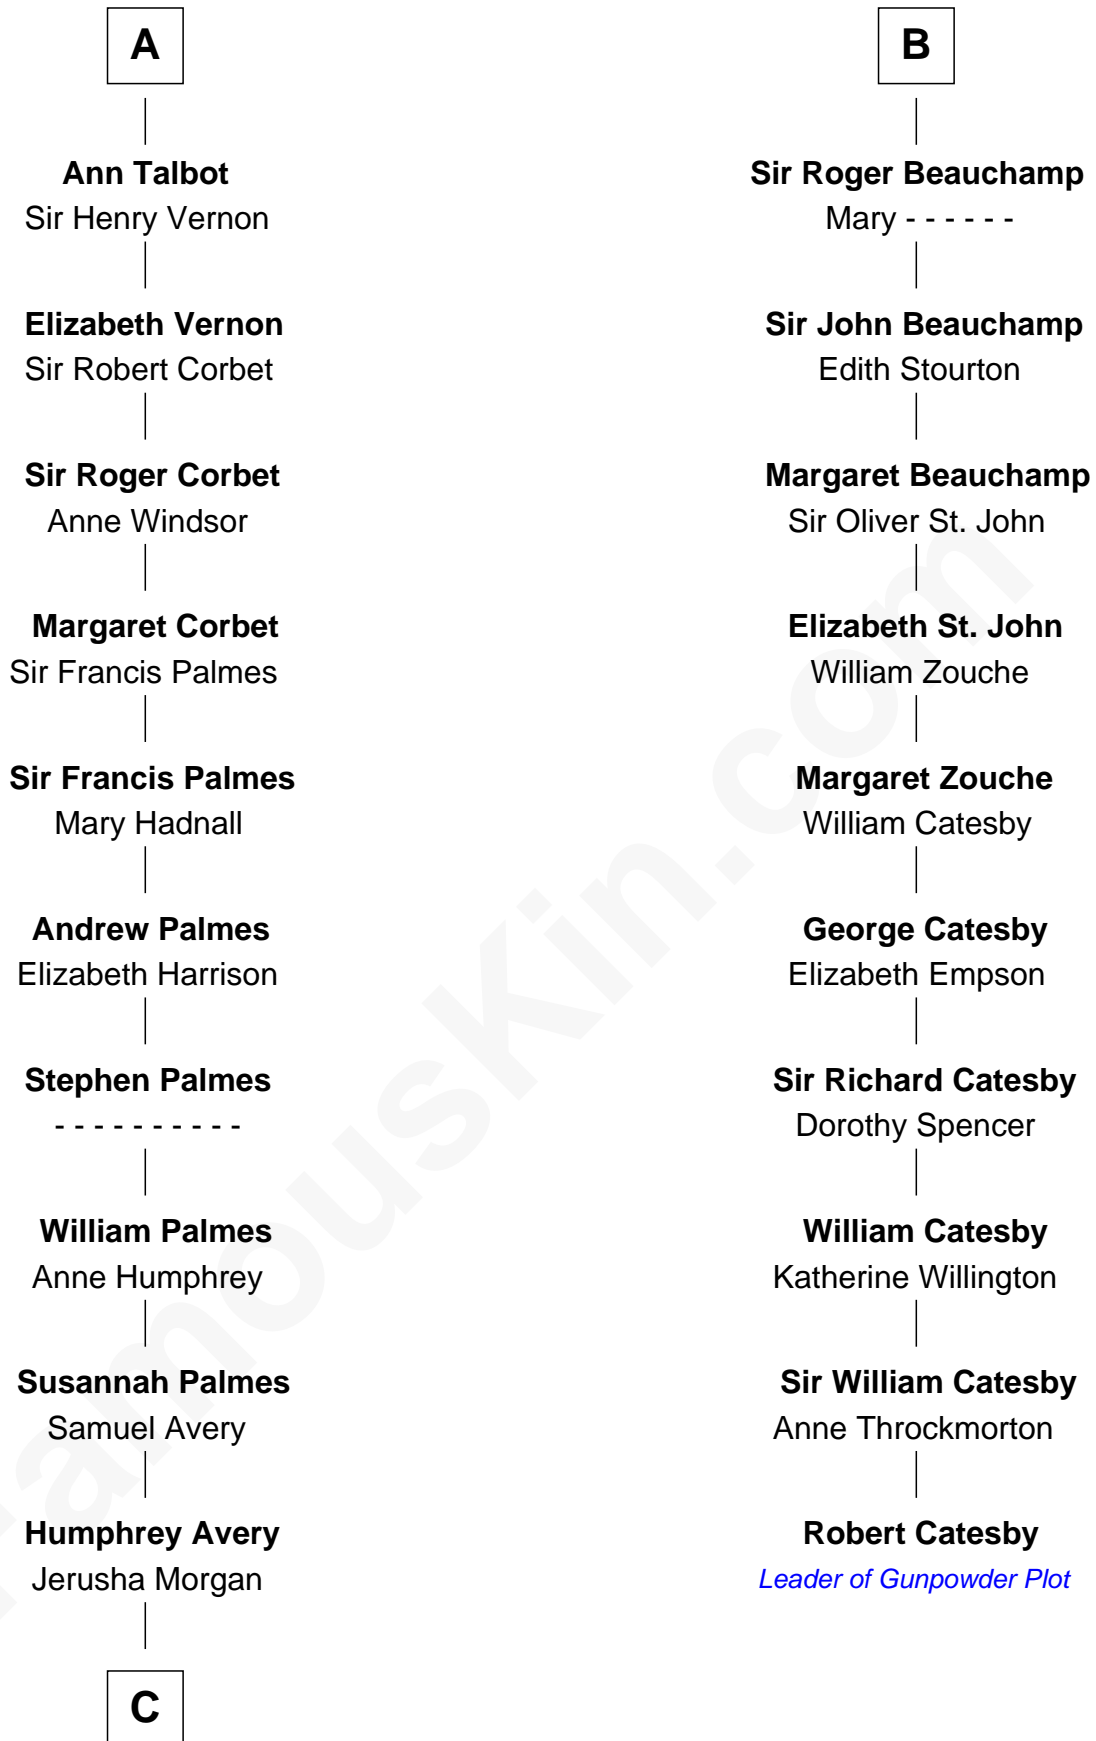

FamousKin.com Relationship Chart of

John D. Rockefeller

Founder of the Standard Oil Company

16th cousin 5 times removed of

Robert Catesby

Leader of Gunpowder Plot

Sir Geoffrey FitzPiers

*with wife
Aveline de Clare*

Maud of Eu

Guy de Beauchamp

Alice de Toeni

Alice de Bohun

Roger de Tony

Sir Thomas de Beauchamp

Katherine de Mortimer

Alice de Tony

Sir Walter de Beauchamp

Sir William Beauchamp

Joan Fitzalan

Roger de Beauchamp

Joan Beauchamp

James Butler

Sir Roger de Beauchamp

Sibyl de Pateshulle

Elizabeth Butler

John Talbot

Sir Roger de Beauchamp

Joan de Clopton

A

B

C

—
Solomon Avery
Hannah Punderson