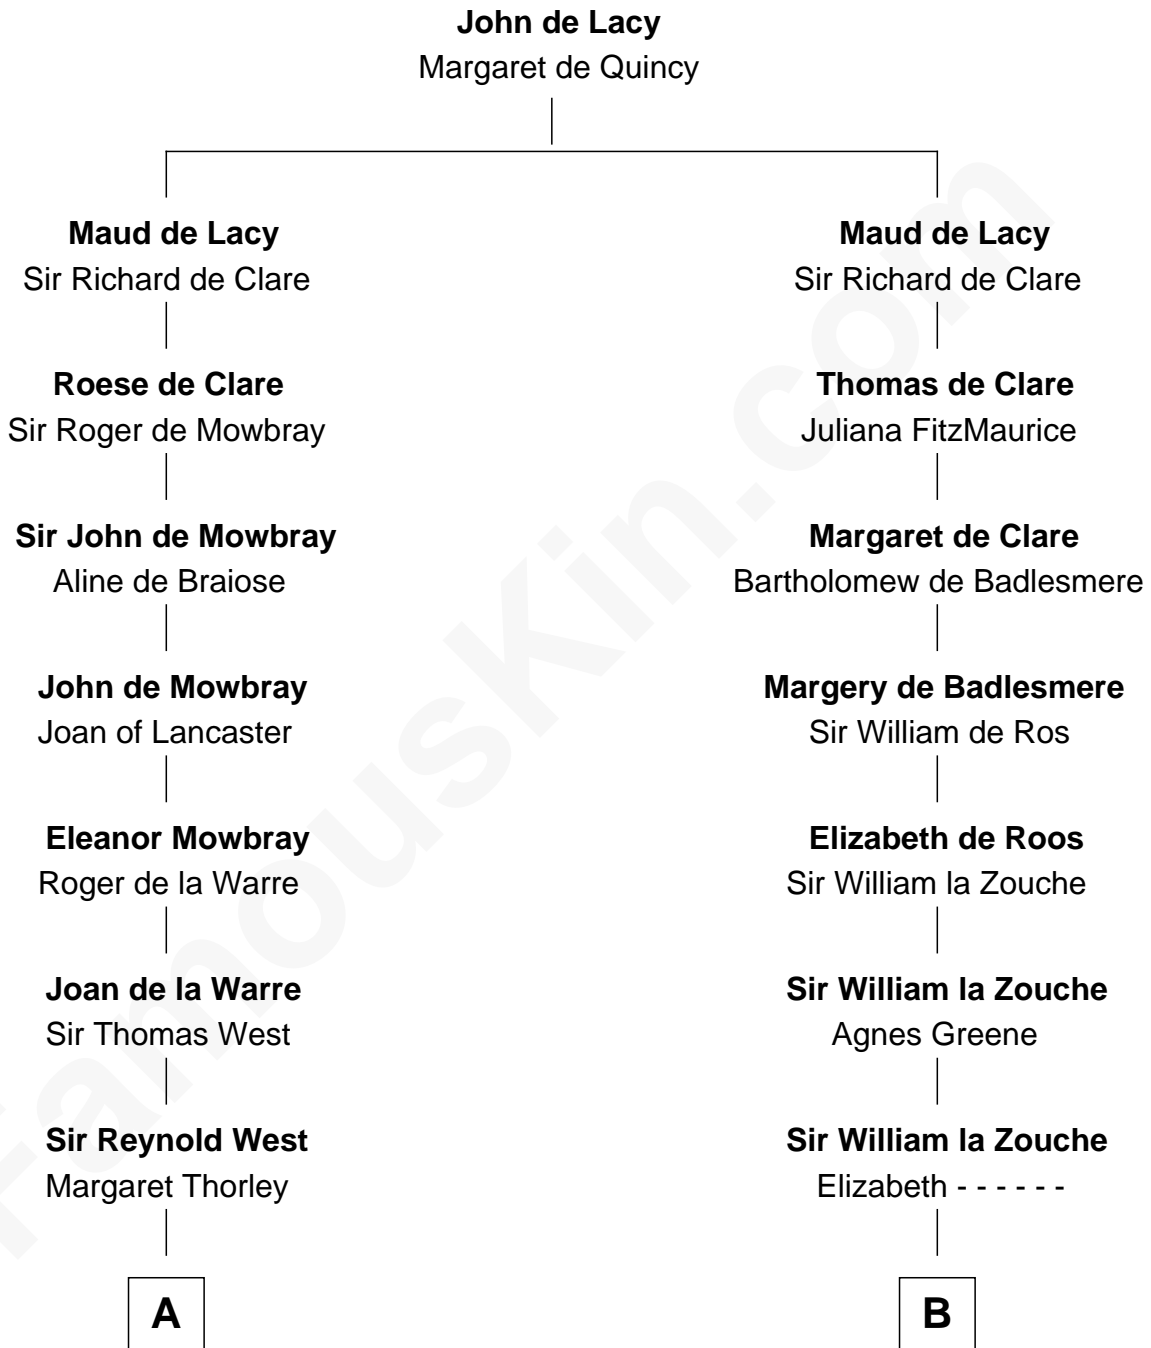

FamousKin.com Relationship Chart of

John D. Rockefeller

Founder of the Standard Oil Company

13th cousin 8 times removed of

Robert Catesby

Leader of Gunpowder Plot

C

—
Solomon Avery
Hannah Punderson

—
Miles Avery
Malinda Pixley

—
Lucy Avery
Godfrey Lewis Rockefeller

—
William Avery Rockefeller
Eliza Davison

—
John D. Rockefeller
Founder of the Standard Oil Company

FamousKin.com