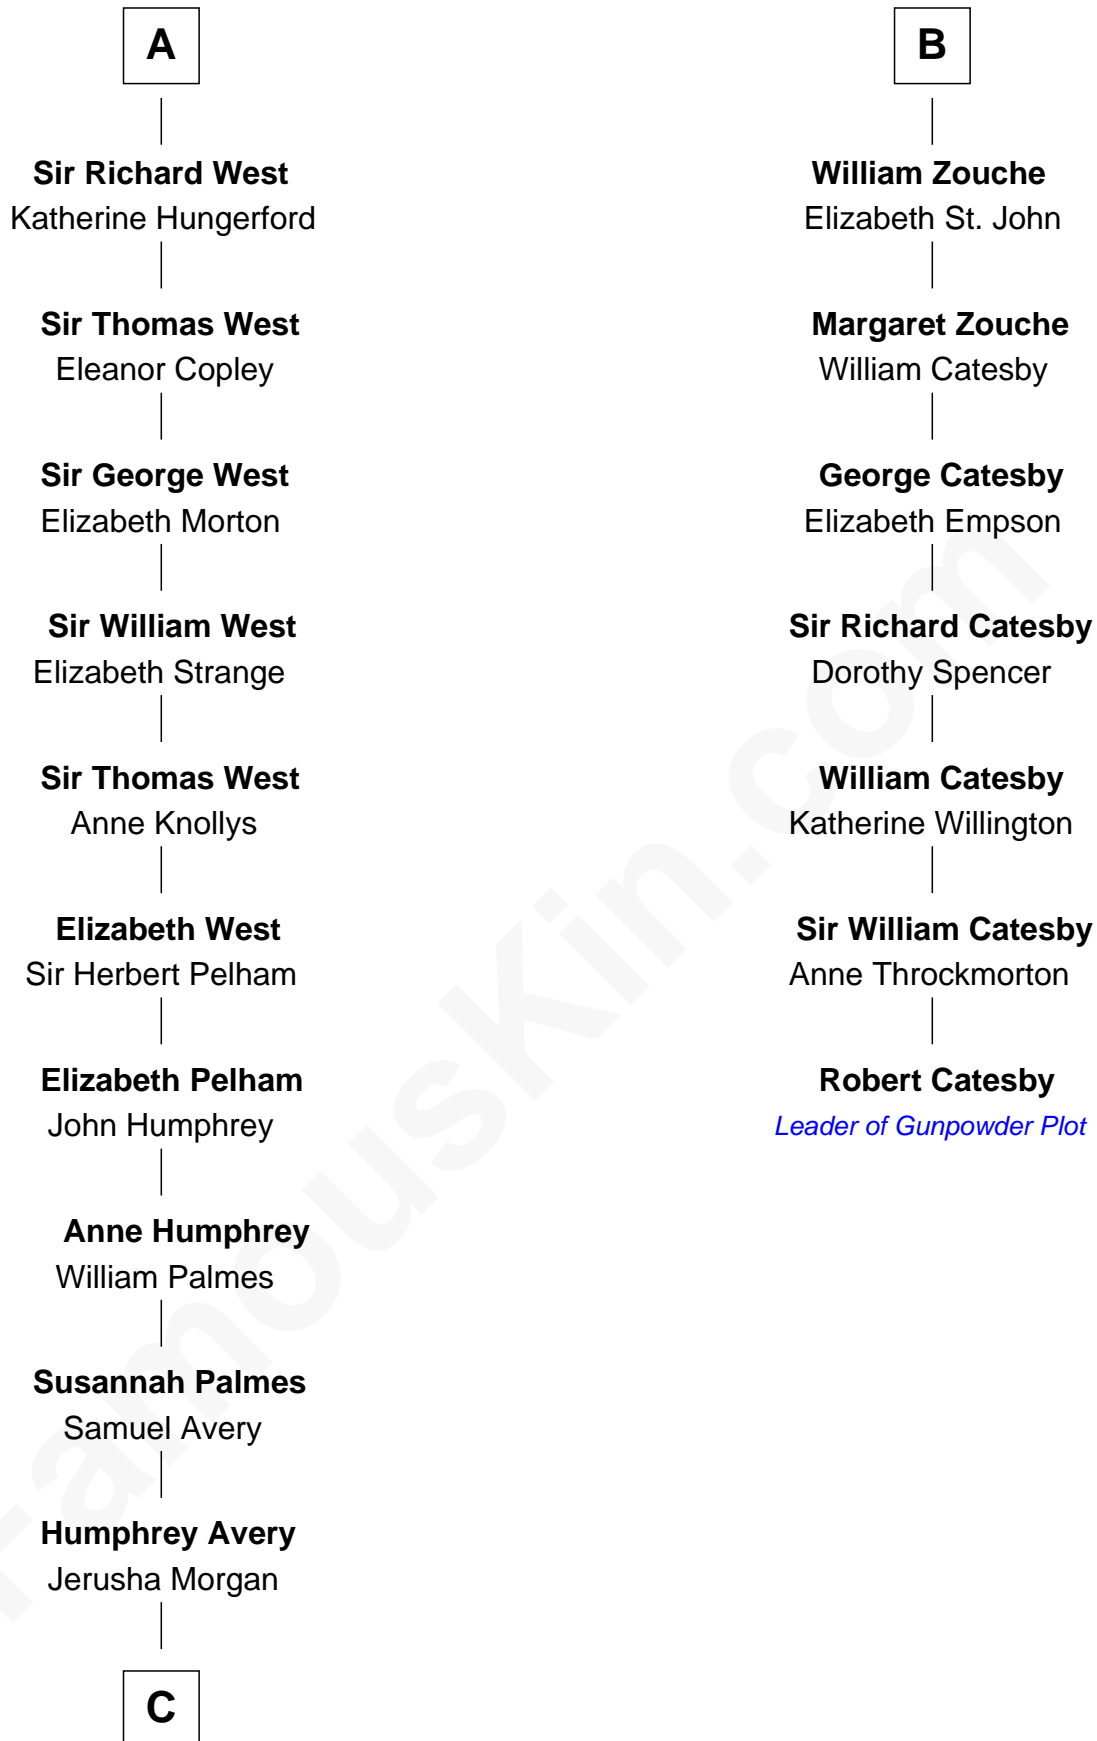

FamousKin.com Relationship Chart of

John D. Rockefeller

Founder of the Standard Oil Company

13th cousin 8 times removed of

Robert Catesby

Leader of Gunpowder Plot

C

—
Solomon Avery
Hannah Punderson

—
Miles Avery
Malinda Pixley

—
Lucy Avery
Godfrey Lewis Rockefeller

—
William Avery Rockefeller
Eliza Davison

—
John D. Rockefeller
Founder of the Standard Oil Company

FamousKin.com