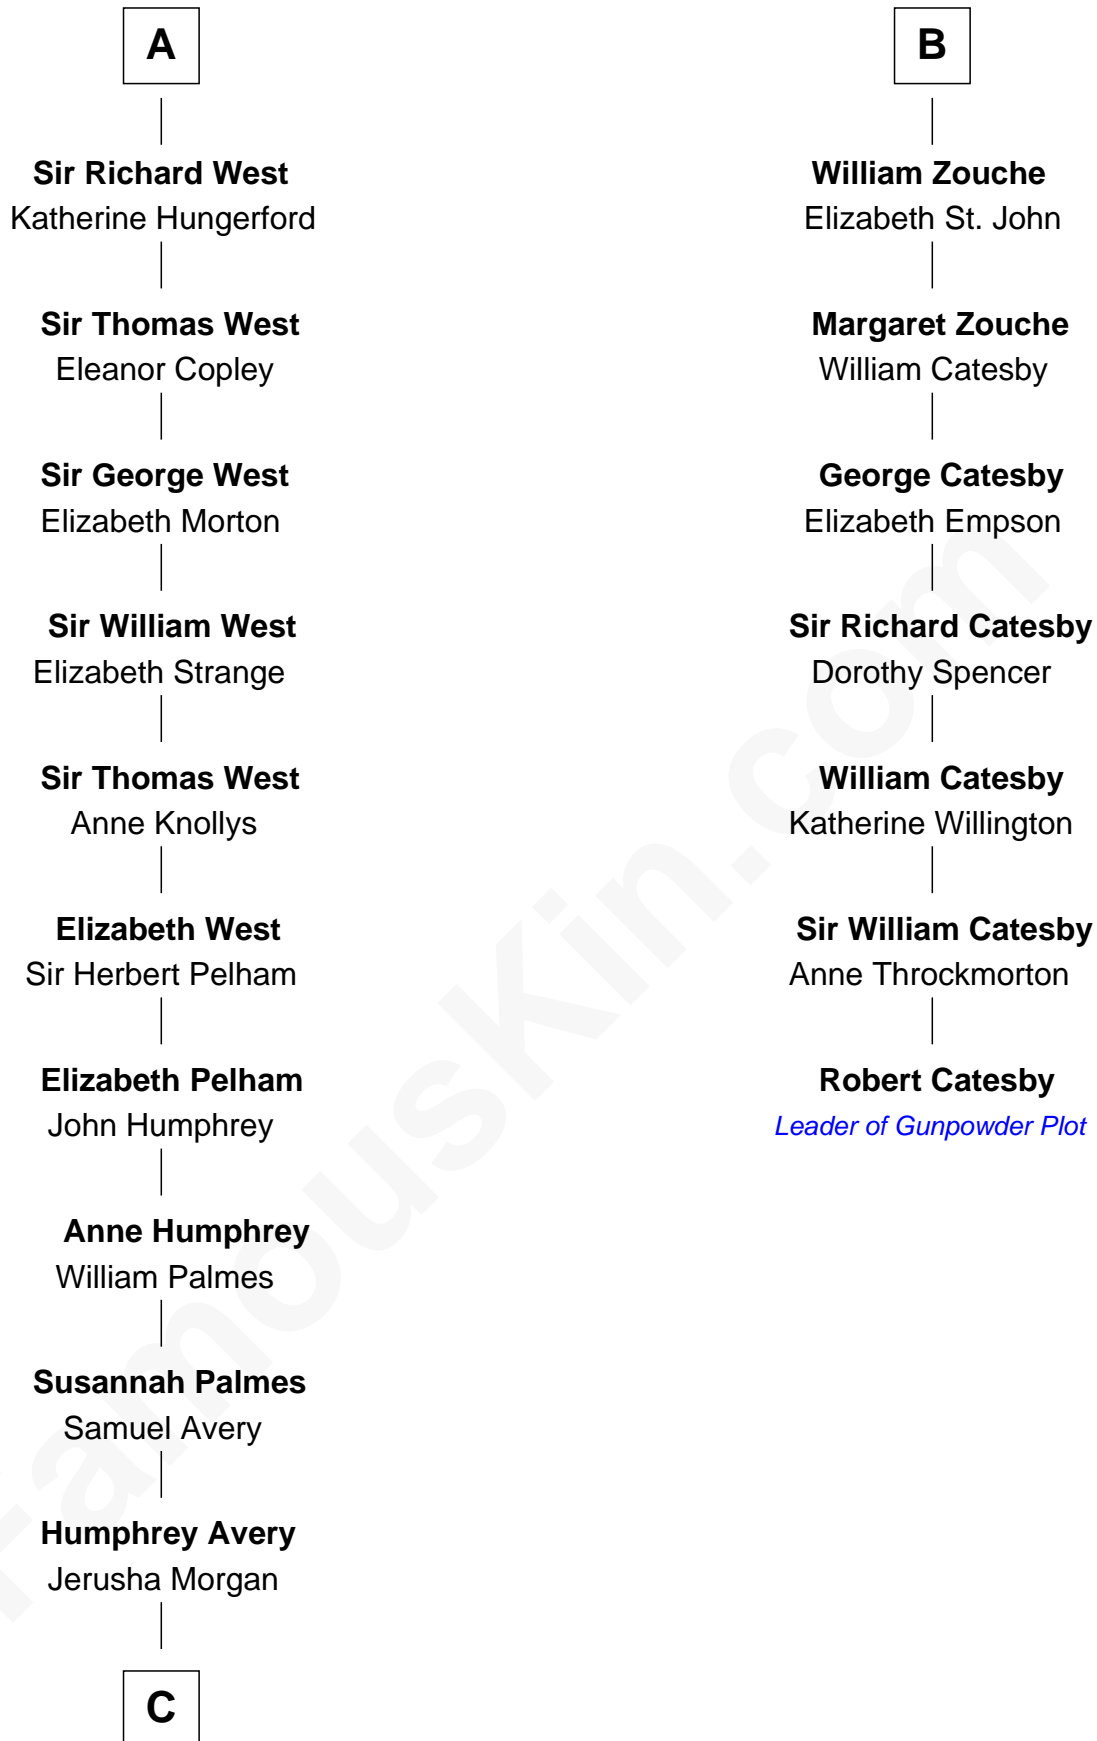

FamousKin.com Relationship Chart of

John D. Rockefeller

Founder of the Standard Oil Company

13th cousin 8 times removed of

Robert Catesby

Leader of Gunpowder Plot

Gilbert de Clare

Isabel Marshal

Eleanor Mowbray

Roger de la Warre

Joan de la Warre

Sir Thomas West

Sir Reynold West

Margaret Thorley

A

Sir Richard de Clare

Sir William la Zouche

Sir William la Zouche

Agnes Greene

Sir William la Zouche

Elizabeth - - - - -

B

C

—
Solomon Avery
Hannah Punderson

—
Miles Avery
Malinda Pixley

—
Lucy Avery
Godfrey Lewis Rockefeller

—
William Avery Rockefeller
Eliza Davison

—
John D. Rockefeller
Founder of the Standard Oil Company

FamousKin.com