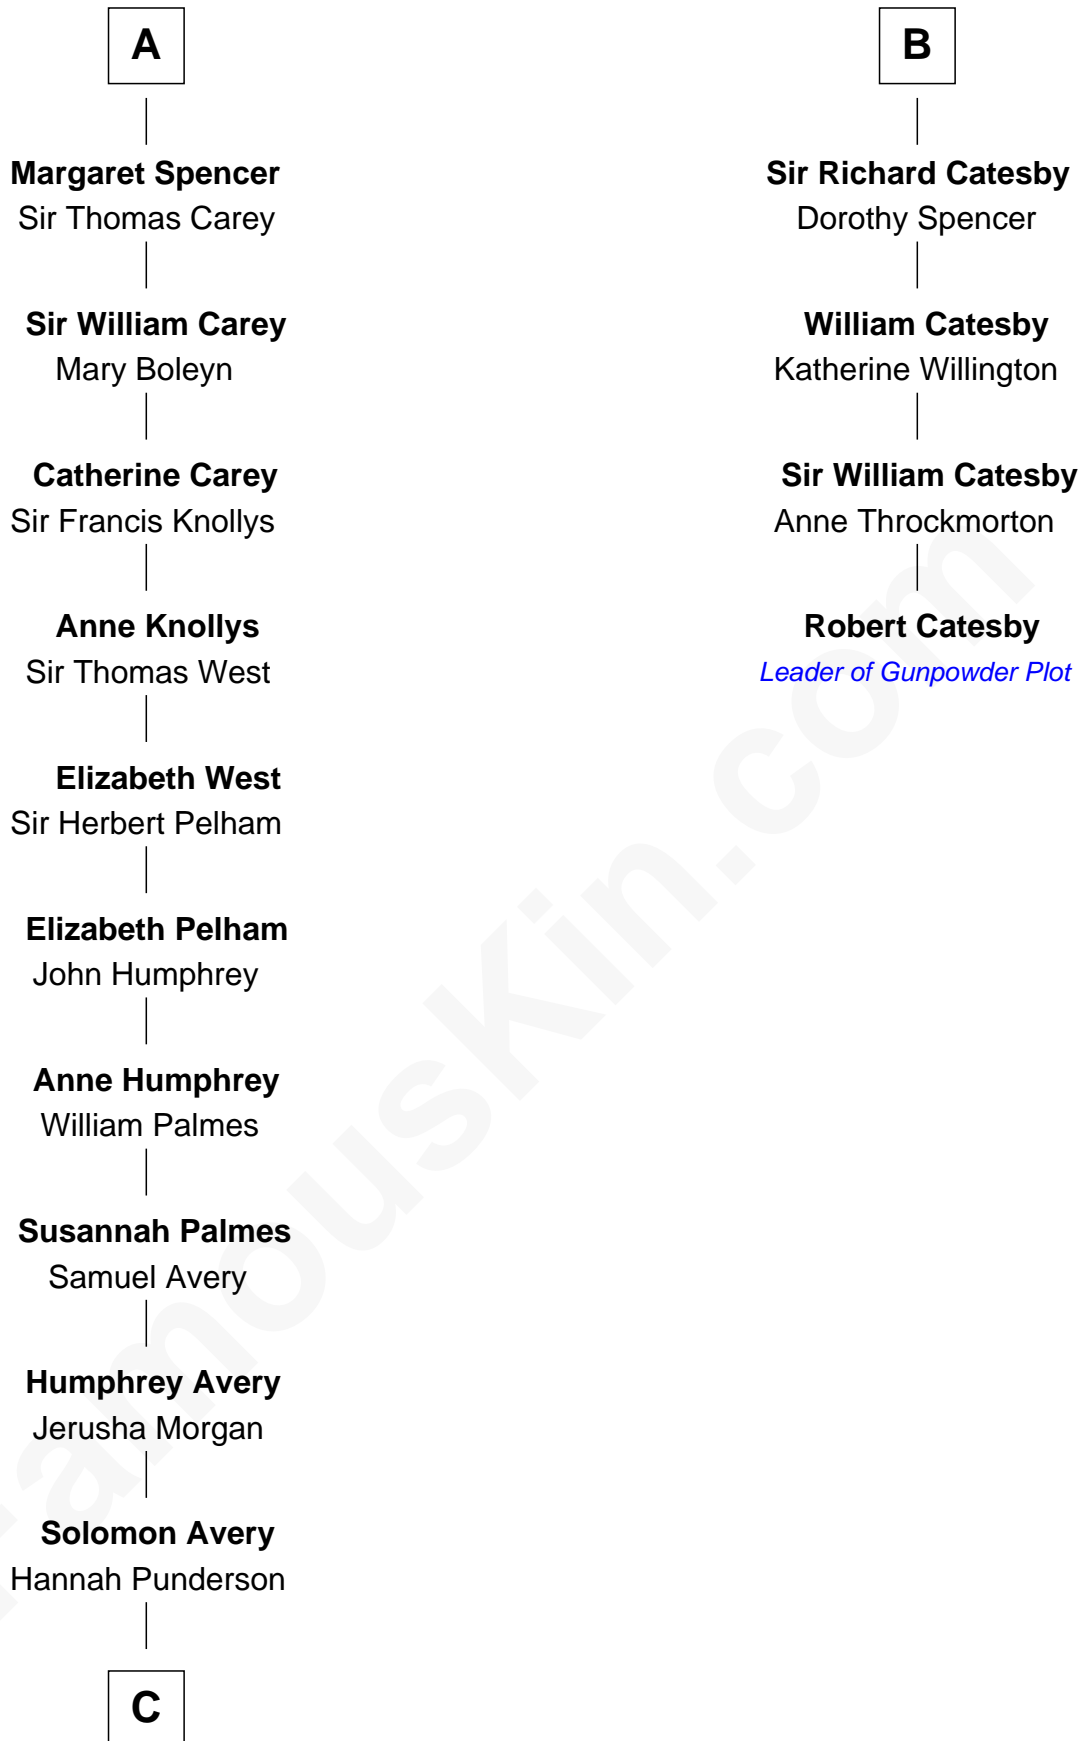

FamousKin.com Relationship Chart of

John D. Rockefeller

Founder of the Standard Oil Company

10th cousin 10 times removed of

Robert Catesby

Leader of Gunpowder Plot

Eudo la Zouche
Milicent de Cantilupe

Eve la Zouche
Sir Maurice de Berkeley

Thomas de Berkeley
Margaret de Mortimer

Maurice de Berkeley
Elizabeth le Despencer

Thomas de Berkeley
Margaret de Lisle

Elizabeth de Berkeley
Richard de Beauchamp

Eleanor Beauchamp
Edmund Beaufort

Eleanor Beaufort
Sir Robert Spencer

A

Lucy Zouche
Thomas de Greene

Sir Henry Greene
Katherine Drayton

Agnes Greene
Sir William la Zouche

Sir William la Zouche
Elizabeth - - - - -

William Zouche
Elizabeth St. John

Margaret Zouche
William Catesby

George Catesby
Elizabeth Empson

B

C

—
Miles Avery
Malinda Pixley

—
Lucy Avery
Godfrey Lewis Rockefeller

—
William Avery Rockefeller
Eliza Davison

—
John D. Rockefeller
Founder of the Standard Oil Company

FamousKin.com