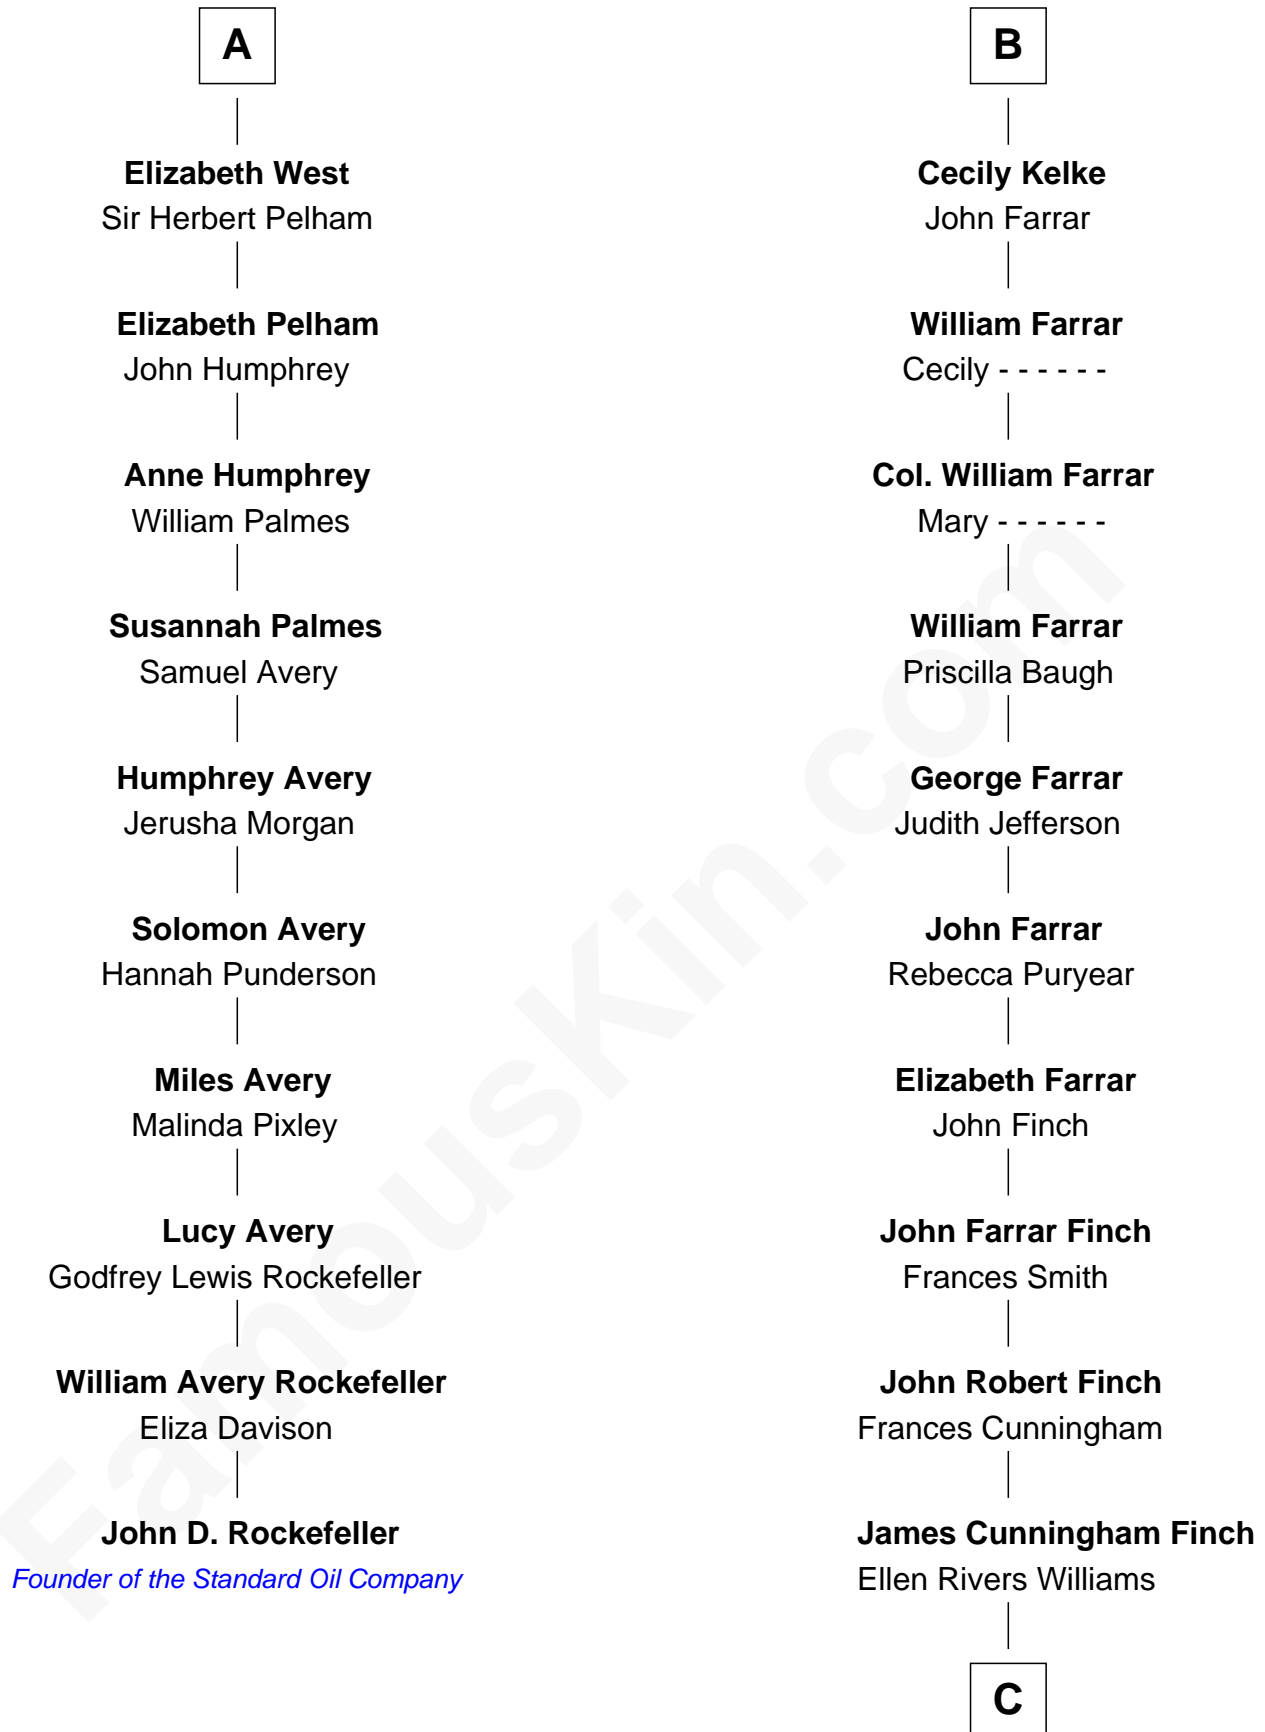

## Relationship Chart of

**John D. Rockefeller**

*Founder of the Standard Oil Company*

**16th cousin 2 times removed of**

**Harper Lee**

*Author of To Kill a Mockingbird*

**Sir Michael de la Pole**

Katherine Wingfield