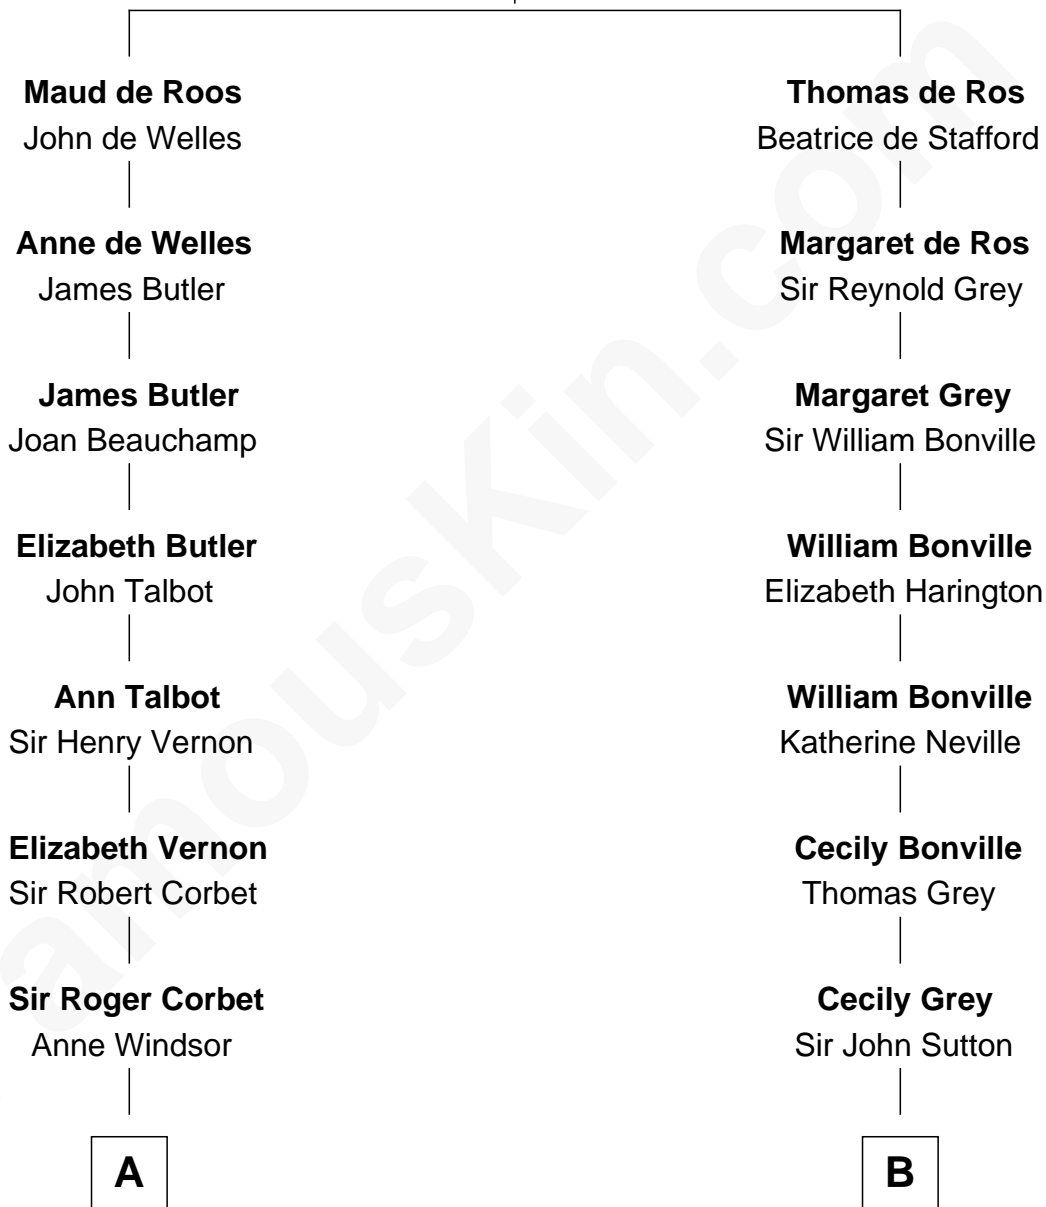

FamousKin.com Relationship Chart of

John D. Rockefeller

Founder of the Standard Oil Company

18th cousin 2 times removed of

J. K. Simmons

TV and Movie Actor

Sir William de Ros
Margery de Badlesmere

C

William Avery Rockefeller

Eliza Davison

John D. Rockefeller

Founder of the Standard Oil Company

D

Lewis Jacob Hazen

Emma Broaddus Lewis

Ruth Hazen