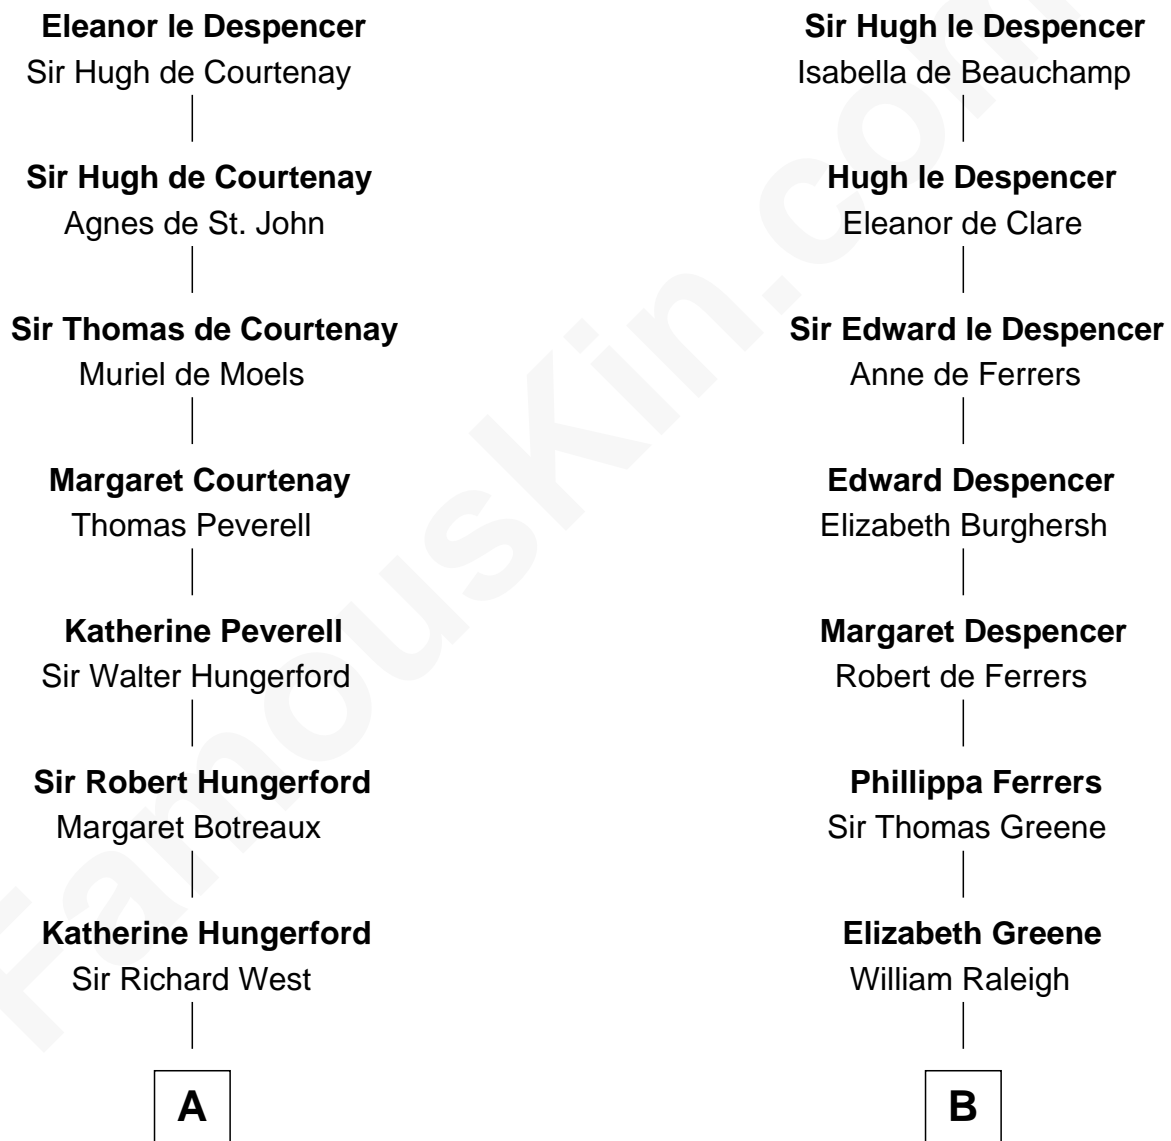

FamousKin.com Relationship Chart of

John D. Rockefeller

Founder of the Standard Oil Company

20th cousin of

Henry Clay Folger

Founder of Folger Shakespeare Library and Chairman of Standard Oil

Sir Hugh le Despencer

Aveline Basset

C

Miles Avery
Malinda Pixley

Lucy Avery
Godfrey Lewis Rockefeller

William Avery Rockefeller
Eliza Davison

John D. Rockefeller
Founder of the Standard Oil Company

D

Rebecca Slocum
George Folger