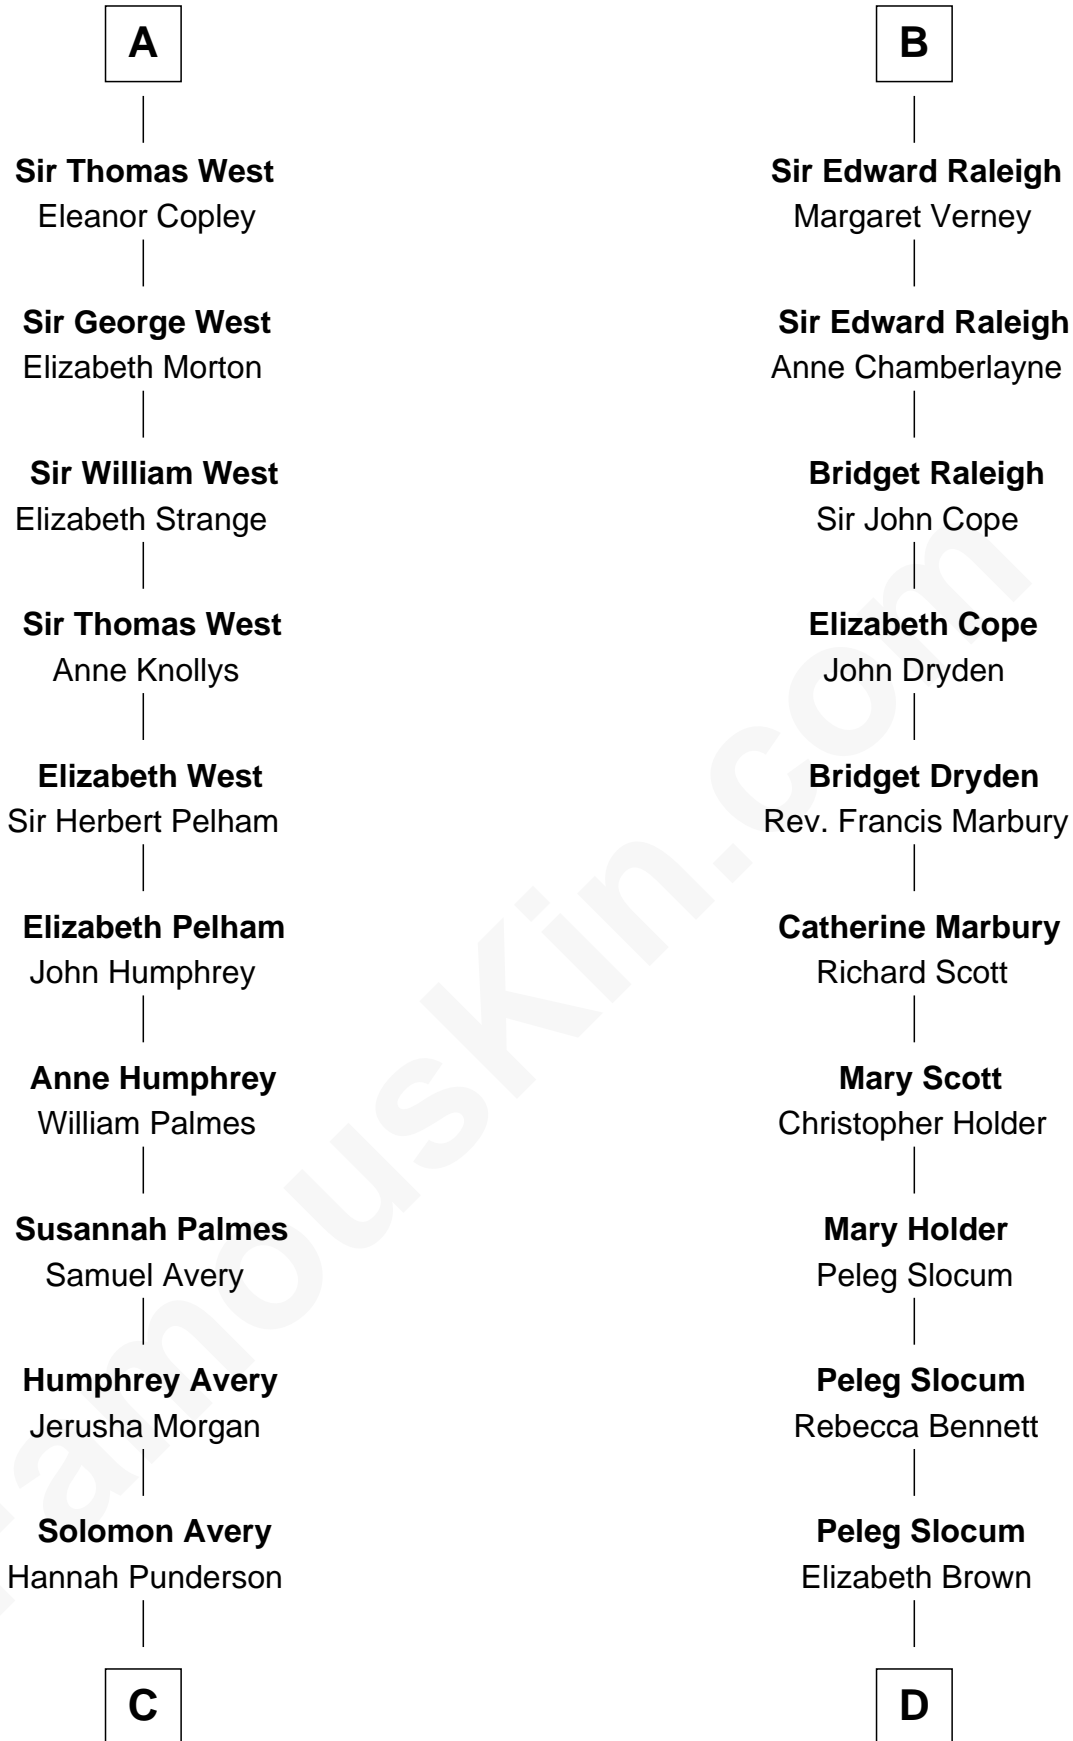

FamousKin.com Relationship Chart of

John D. Rockefeller

Founder of the Standard Oil Company

20th cousin of

Henry Clay Folger

Founder of Folger Shakespeare Library and Chairman of Standard Oil

Sir Hugh le Despencer

Aveline Basset

C

Miles Avery
Malinda Pixley

Lucy Avery
Godfrey Lewis Rockefeller

William Avery Rockefeller
Eliza Davison

John D. Rockefeller
Founder of the Standard Oil Company

D

Rebecca Slocum
George Folger

Samuel Brown Folger
Nancy F. Hiller

Henry Clay Folger
Eliza Jane Clark

Henry Clay Folger
Chairman of Standard Oil

FamousKin.com