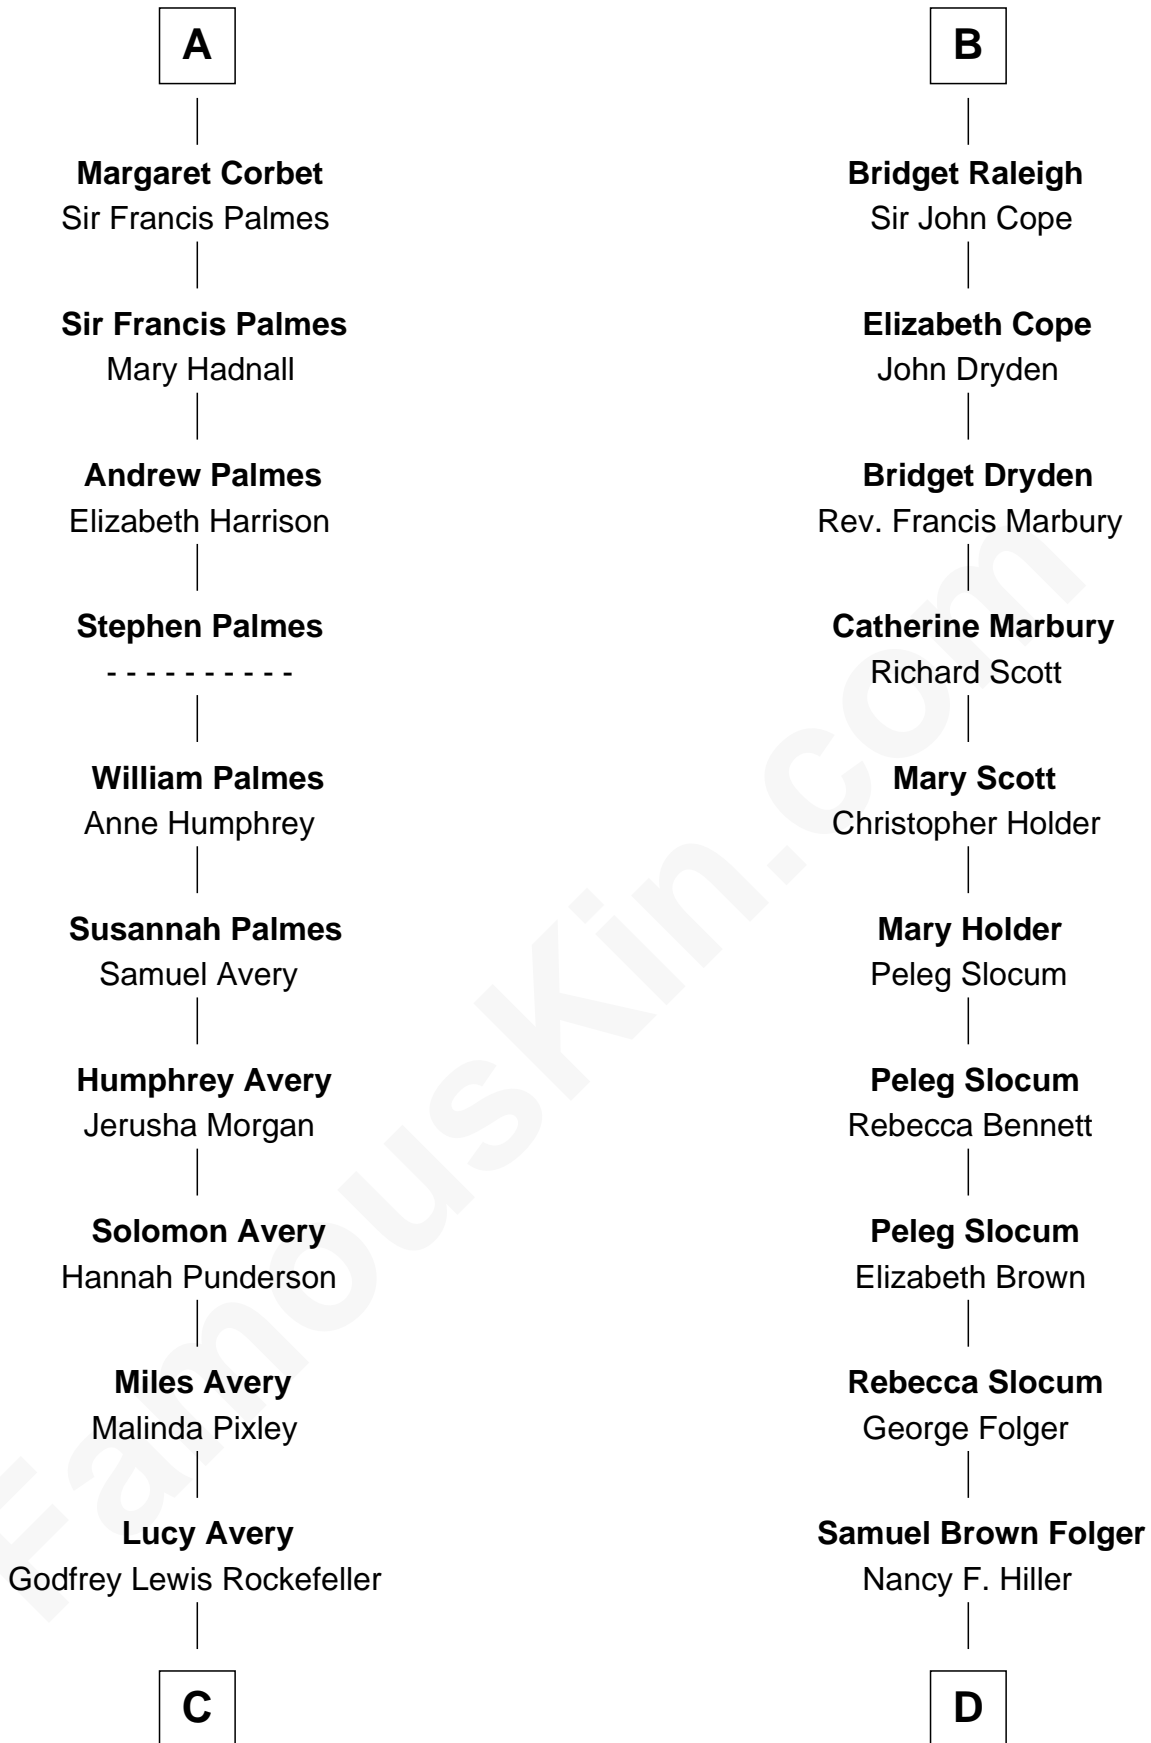

# FamousKin.com Relationship Chart of

**John D. Rockefeller**

*Founder of the Standard Oil Company*

18th cousin of

**Henry Clay Folger**

*Founder of Folger Shakespeare Library and Chairman of Standard Oil*

**Sir James le Boteler**

Eleanor de Bohun

**C**

**William Avery Rockefeller**

Eliza Davison

**John D. Rockefeller**

*Founder of the Standard Oil Company*

**D**

**Henry Clay Folger**

Eliza Jane Clark

**Henry Clay Folger**

*Chairman of Standard Oil*

FamousKin.com