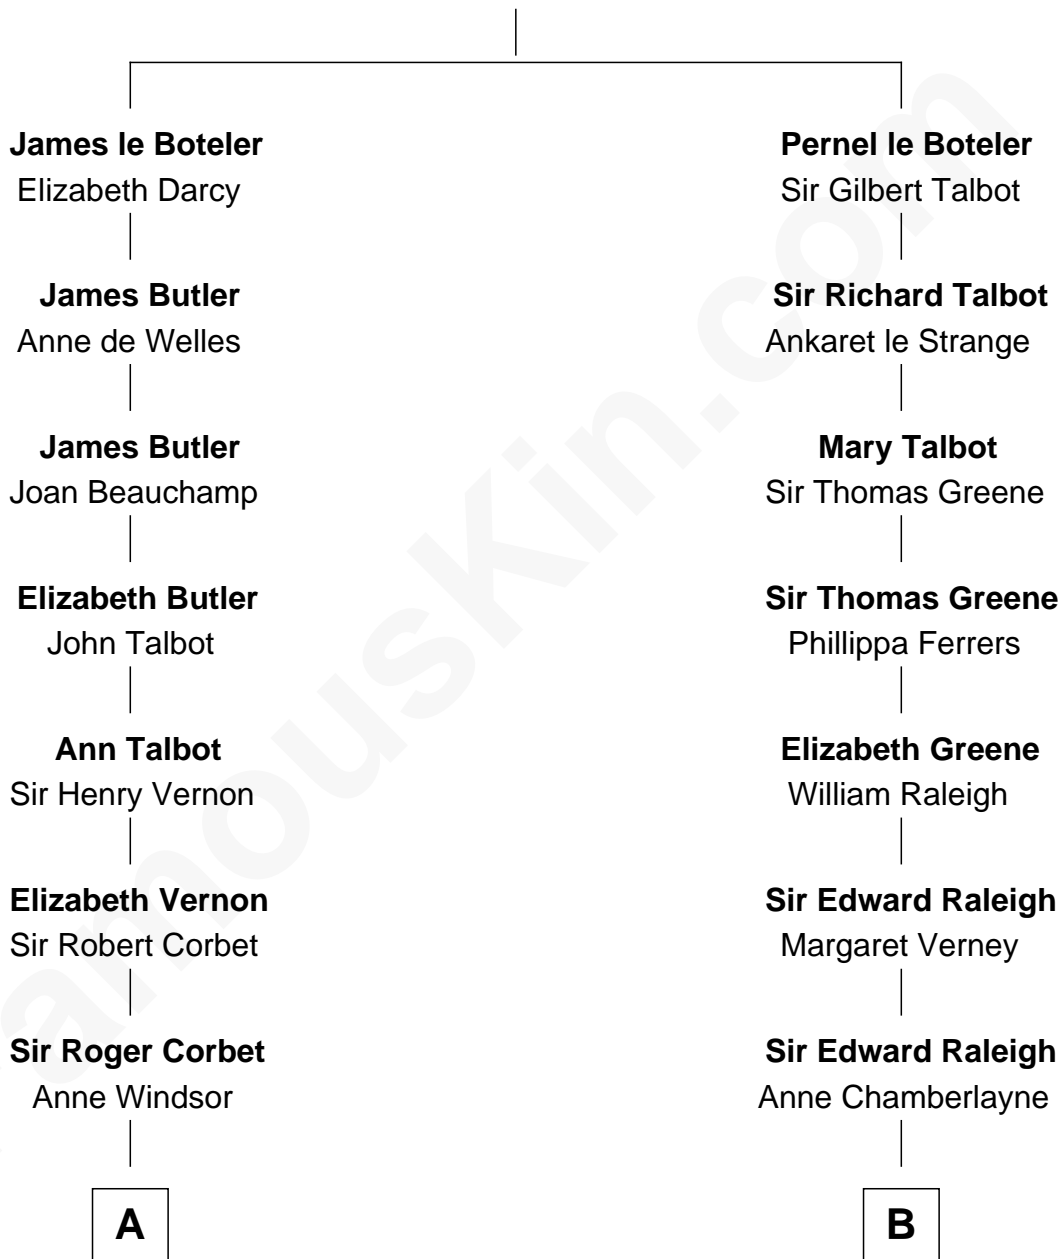

# FamousKin.com Relationship Chart of

**John D. Rockefeller**

*Founder of the Standard Oil Company*

18th cousin of

**Henry Clay Folger**

*Founder of Folger Shakespeare Library and Chairman of Standard Oil*

**Sir James le Boteler**

Eleanor de Bohun

**C**

**William Avery Rockefeller**

Eliza Davison

**John D. Rockefeller**

*Founder of the Standard Oil Company*

**D**

**Henry Clay Folger**

Eliza Jane Clark

**Henry Clay Folger**

*Chairman of Standard Oil*

FamousKin.com