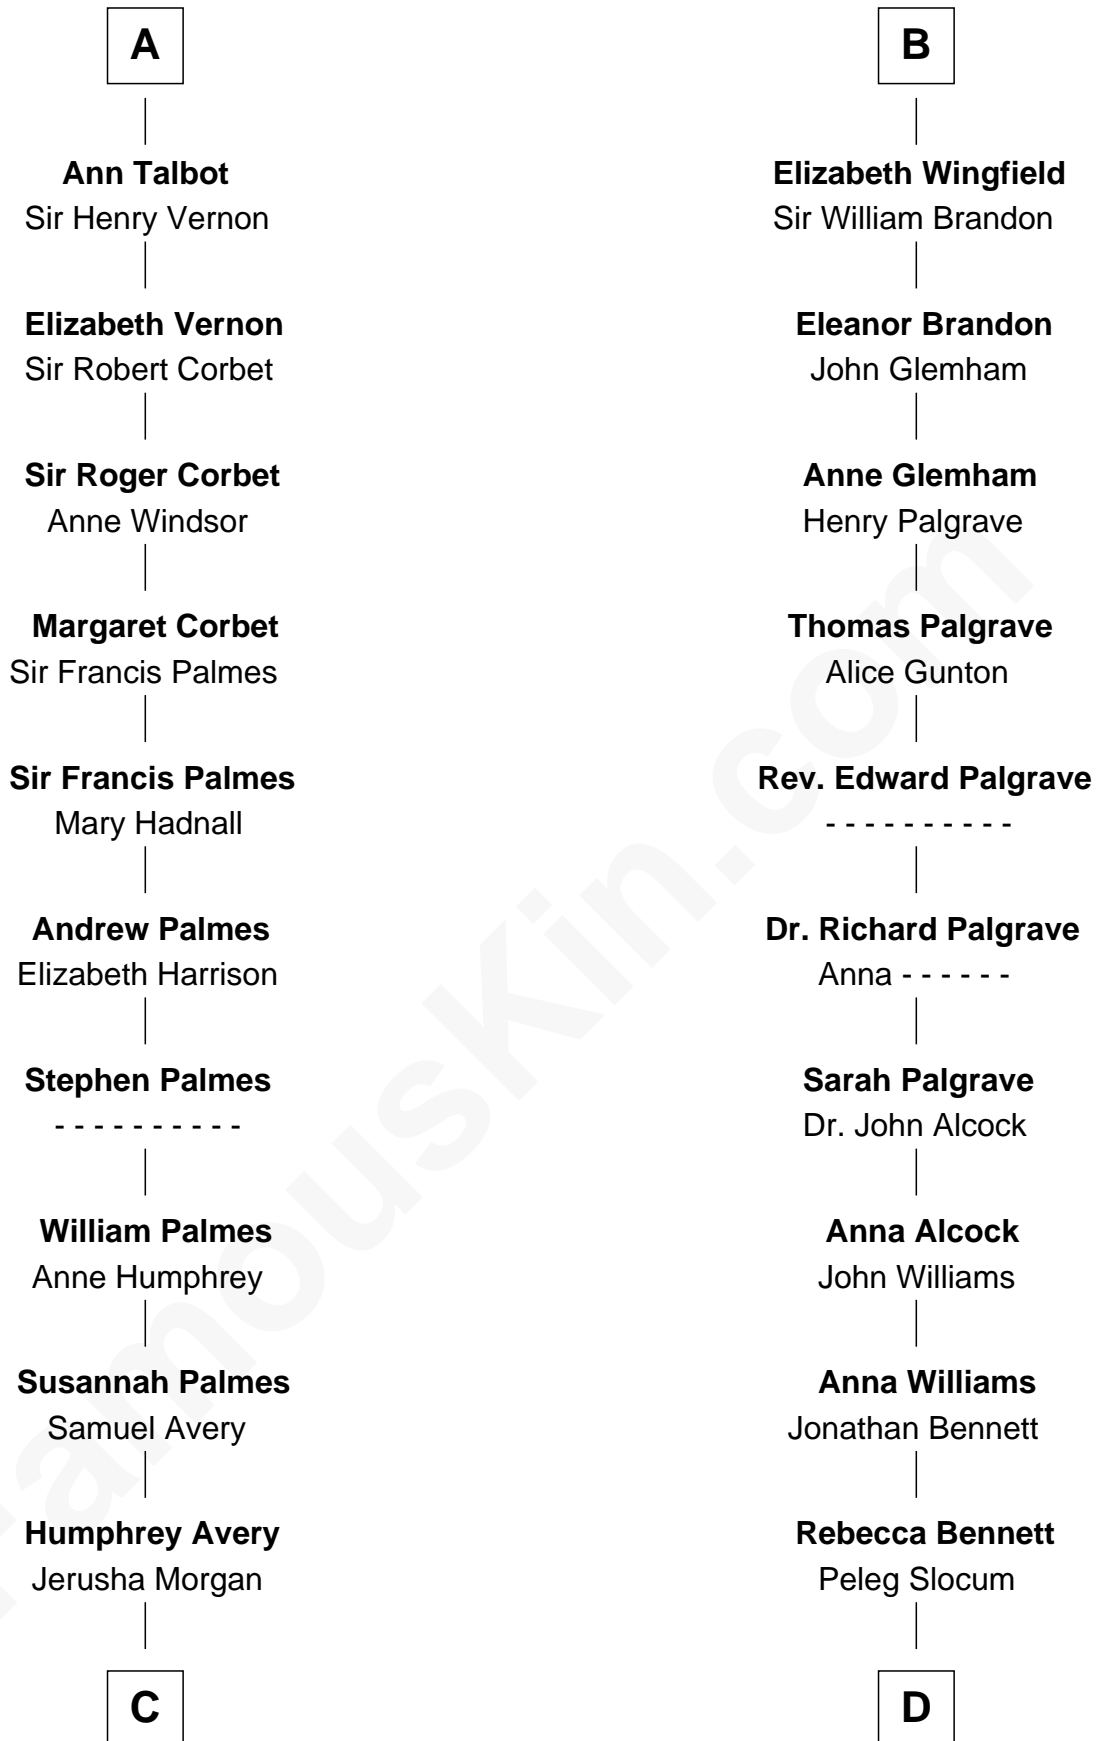

FamousKin.com

Relationship Chart of

John D. Rockefeller

Founder of the Standard Oil Company

20th cousin 1 time removed of

J. A. Folger

Founder of Folger Coffee Company

Sir Humphrey de Bohun

Maud of Eu

C

Solomon Avery
Hannah Punderson

Miles Avery
Malinda Pixley

Lucy Avery
Godfrey Lewis Rockefeller

William Avery Rockefeller
Eliza Davison

John D. Rockefeller
Founder of the Standard Oil Company

D