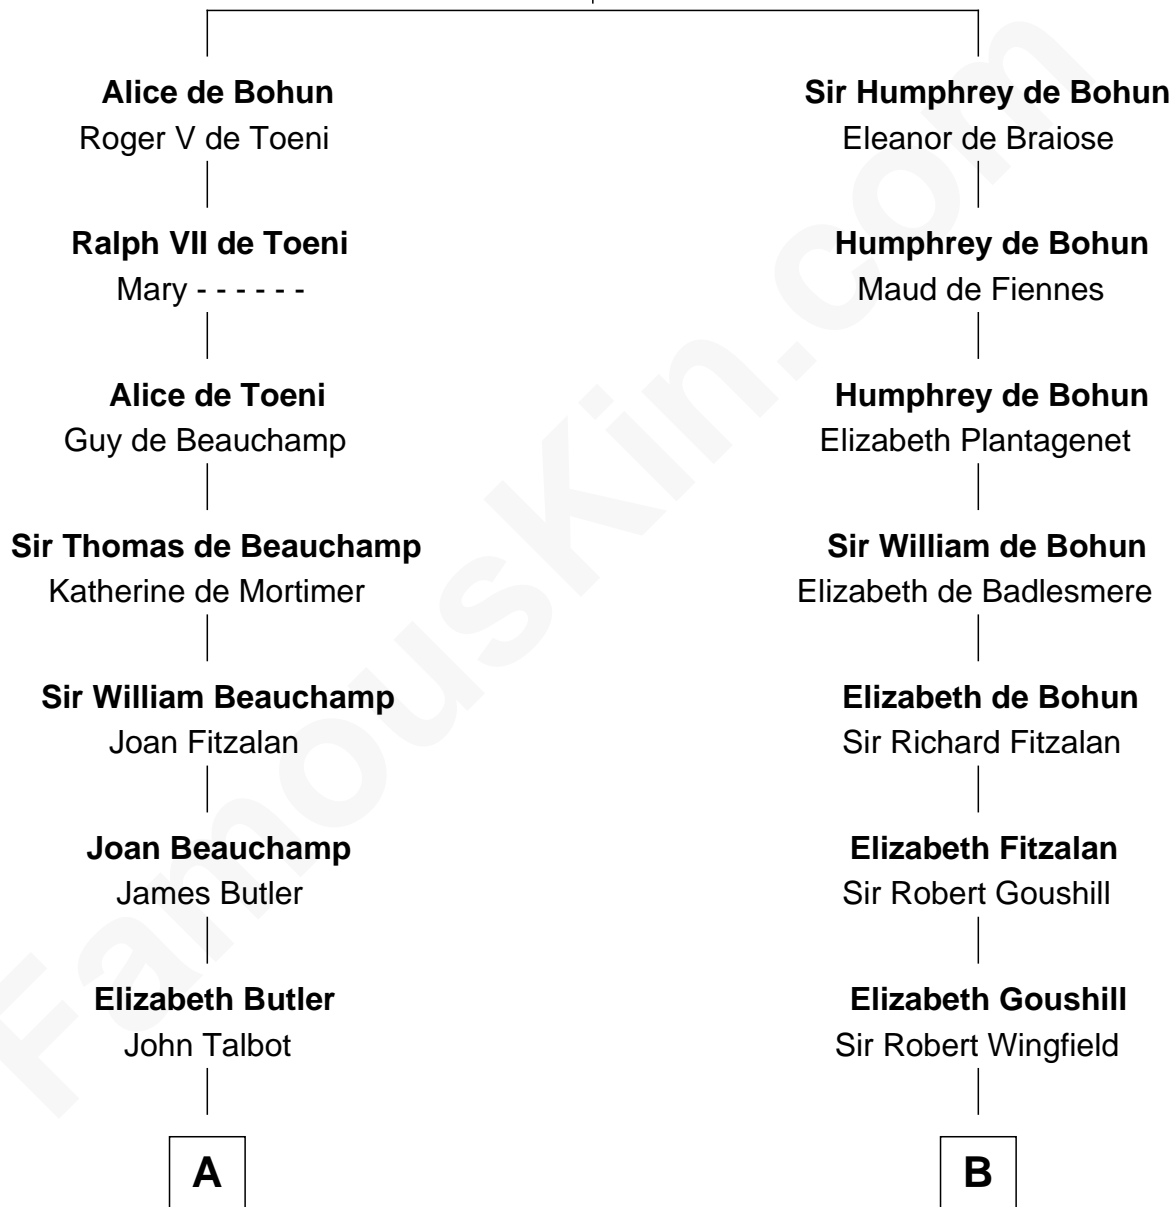

FamousKin.com

Relationship Chart of

John D. Rockefeller

Founder of the Standard Oil Company

20th cousin 1 time removed of

J. A. Folger

Founder of Folger Coffee Company

Sir Humphrey de Bohun

Maud of Eu

C

Solomon Avery
Hannah Punderson

Miles Avery
Malinda Pixley

Lucy Avery
Godfrey Lewis Rockefeller

William Avery Rockefeller
Eliza Davison

John D. Rockefeller
Founder of the Standard Oil Company

D