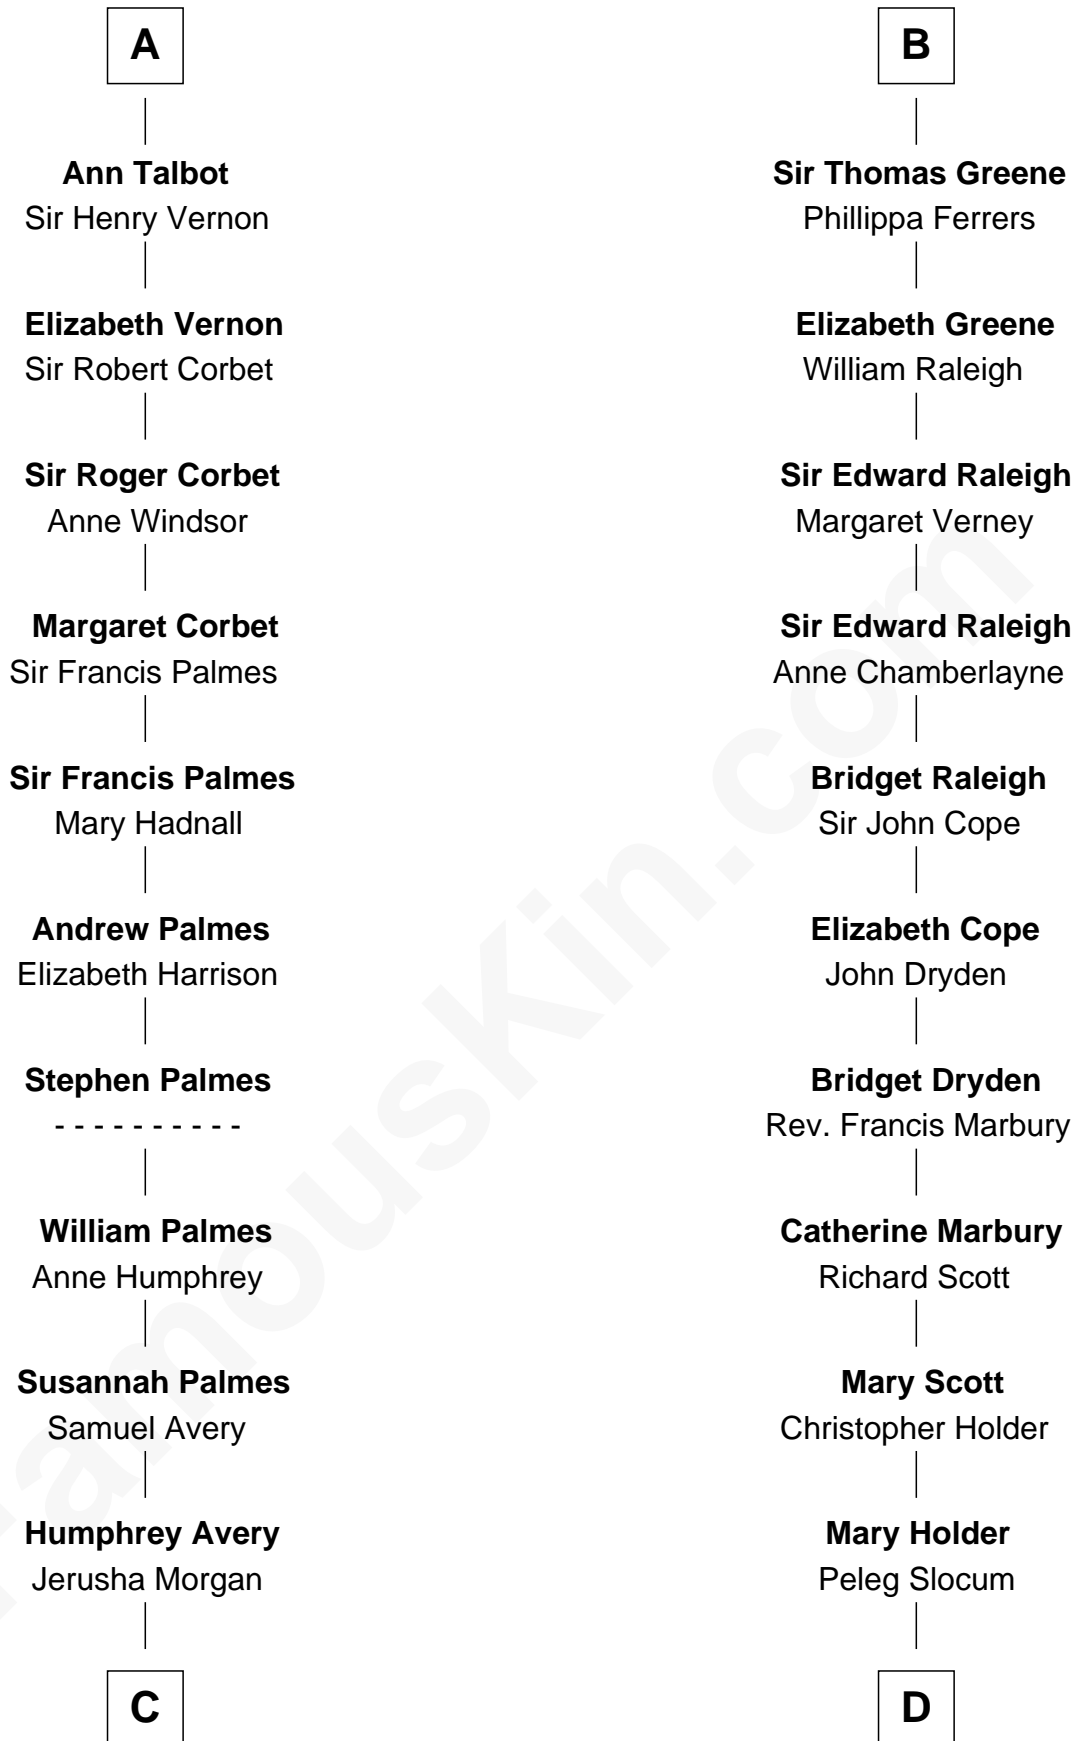

FamousKin.com

Relationship Chart of

John D. Rockefeller

Founder of the Standard Oil Company

21st cousin of

J. A. Folger

Founder of Folger Coffee Company

Sir Geoffrey FitzPiers

Aveline de Clare

C

Solomon Avery
Hannah Punderson

Miles Avery
Malinda Pixley

Lucy Avery
Godfrey Lewis Rockefeller

William Avery Rockefeller
Eliza Davison

John D. Rockefeller
Founder of the Standard Oil Company