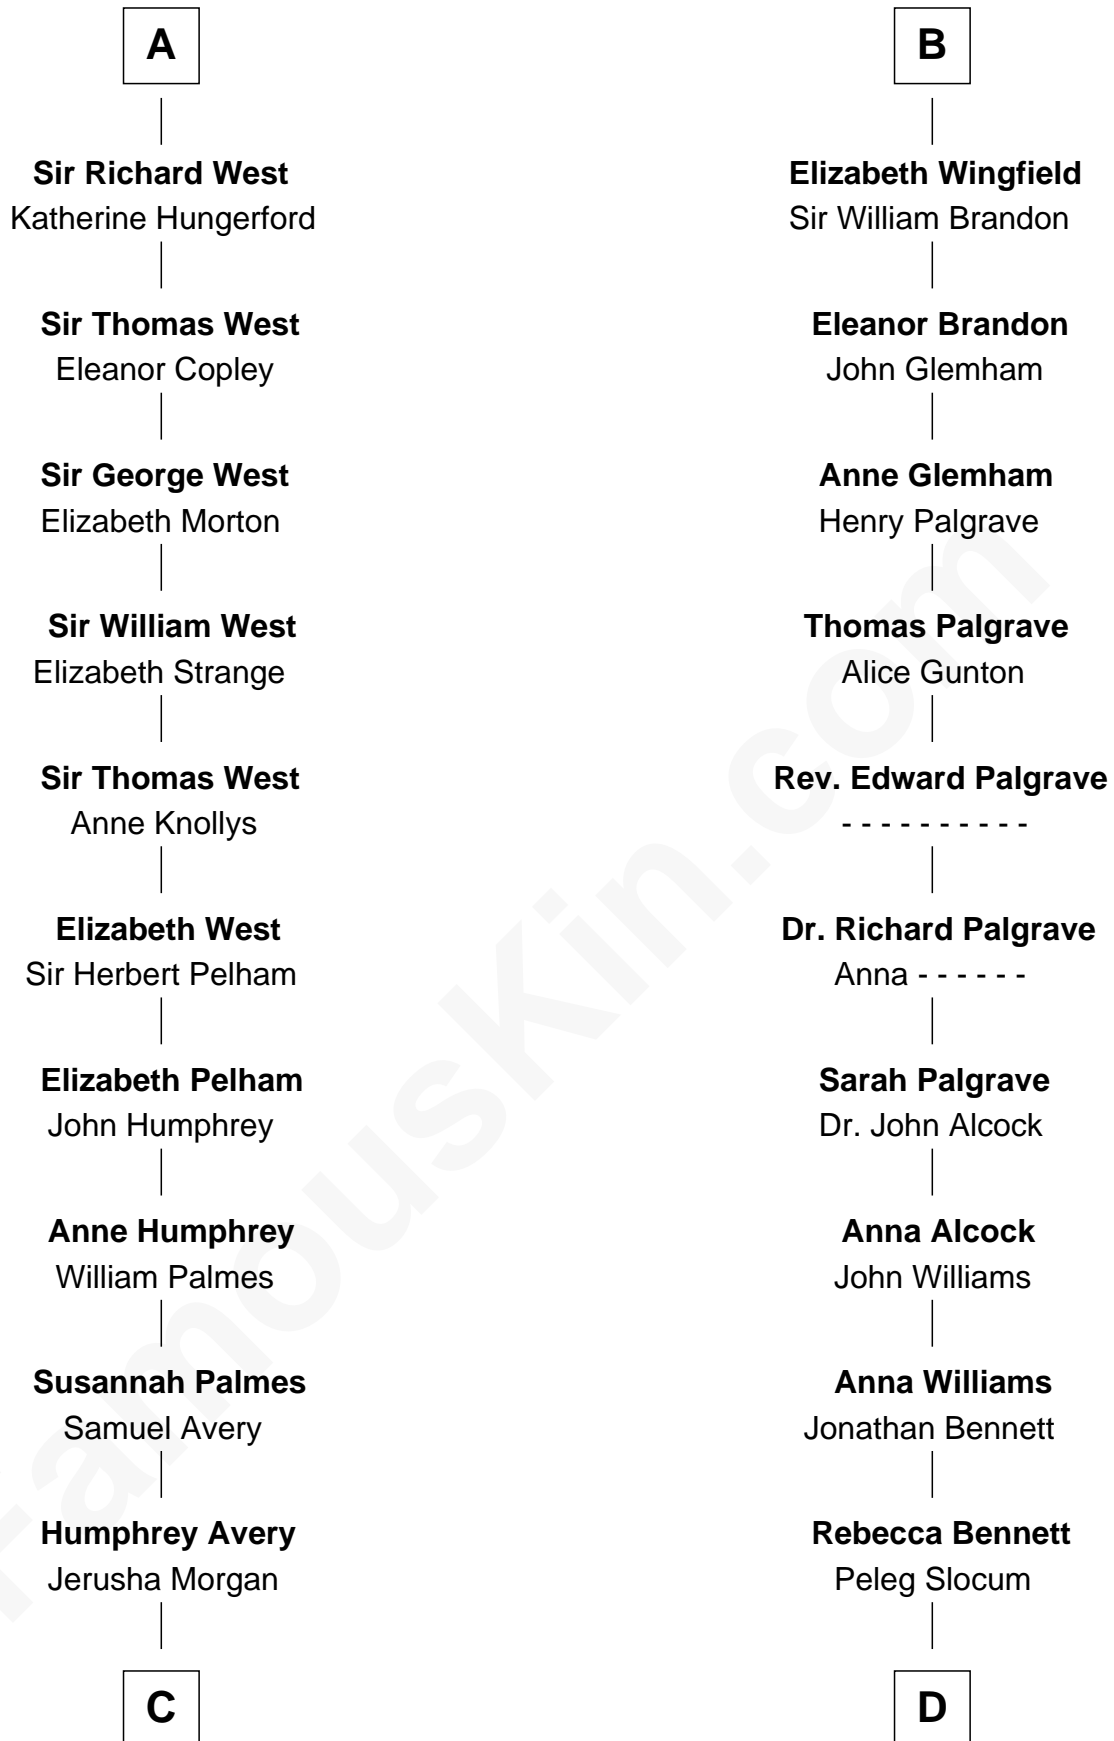

FamousKin.com Relationship Chart of

John D. Rockefeller

Founder of the Standard Oil Company

20th cousin 1 time removed of

J. A. Folger

Founder of Folger Coffee Company

John, King of England

Isabelle of Angoulême

Eleanor Mowbray

Roger de la Warre

Joan de la Warre

Sir Thomas West

Sir Reynold West

Margaret Thorley

A

Henry III, King of England

Elizabeth de Bohun

Elizabeth Fitzalan

Sir Robert Goushill

Elizabeth Goushill

Sir Robert Wingfield

B

C

Solomon Avery
Hannah Punderson

Miles Avery
Malinda Pixley

Lucy Avery
Godfrey Lewis Rockefeller

William Avery Rockefeller
Eliza Davison

John D. Rockefeller
Founder of the Standard Oil Company

D

Peleg Slocum
Elizabeth Brown

Rebecca Slocum
George Folger