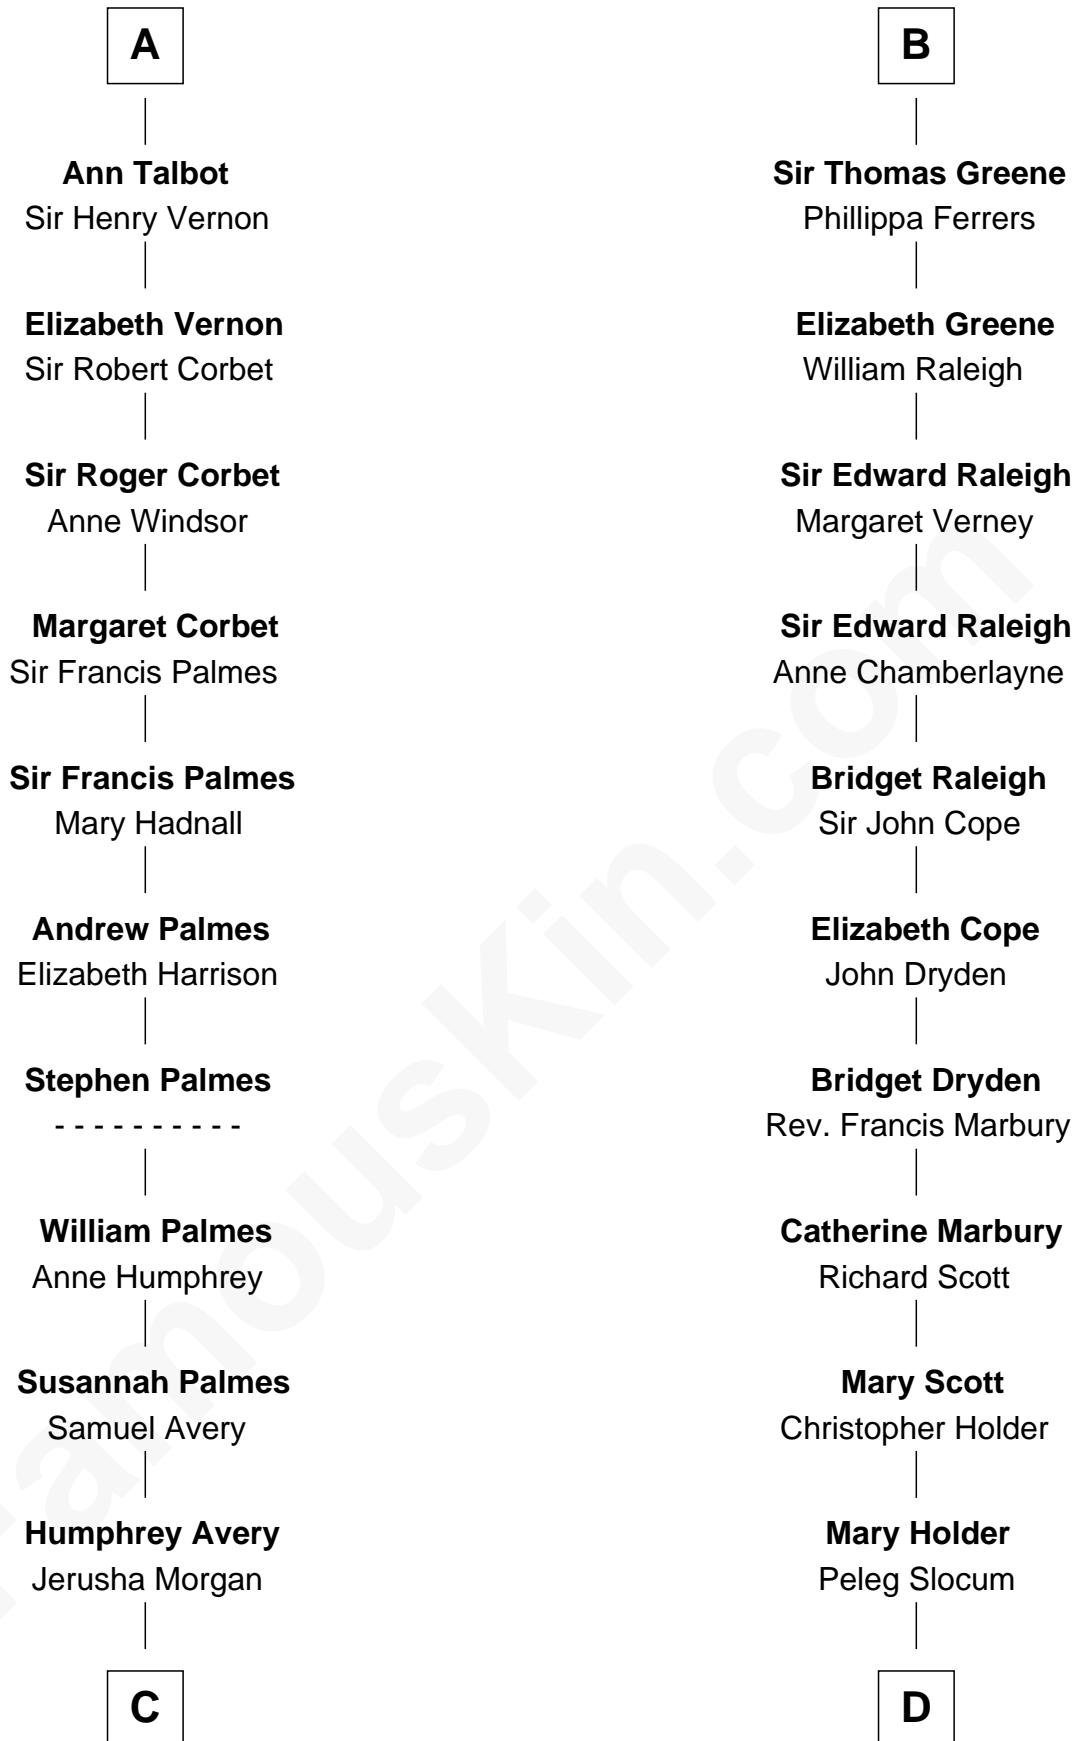

FamousKin.com

Relationship Chart of

John D. Rockefeller

Founder of the Standard Oil Company

21st cousin of

J. A. Folger

Founder of Folger Coffee Company

C

Solomon Avery
Hannah Punderson

Miles Avery
Malinda Pixley

Lucy Avery
Godfrey Lewis Rockefeller

William Avery Rockefeller
Eliza Davison

John D. Rockefeller
Founder of the Standard Oil Company

D

Peleg Slocum
Rebecca Bennett