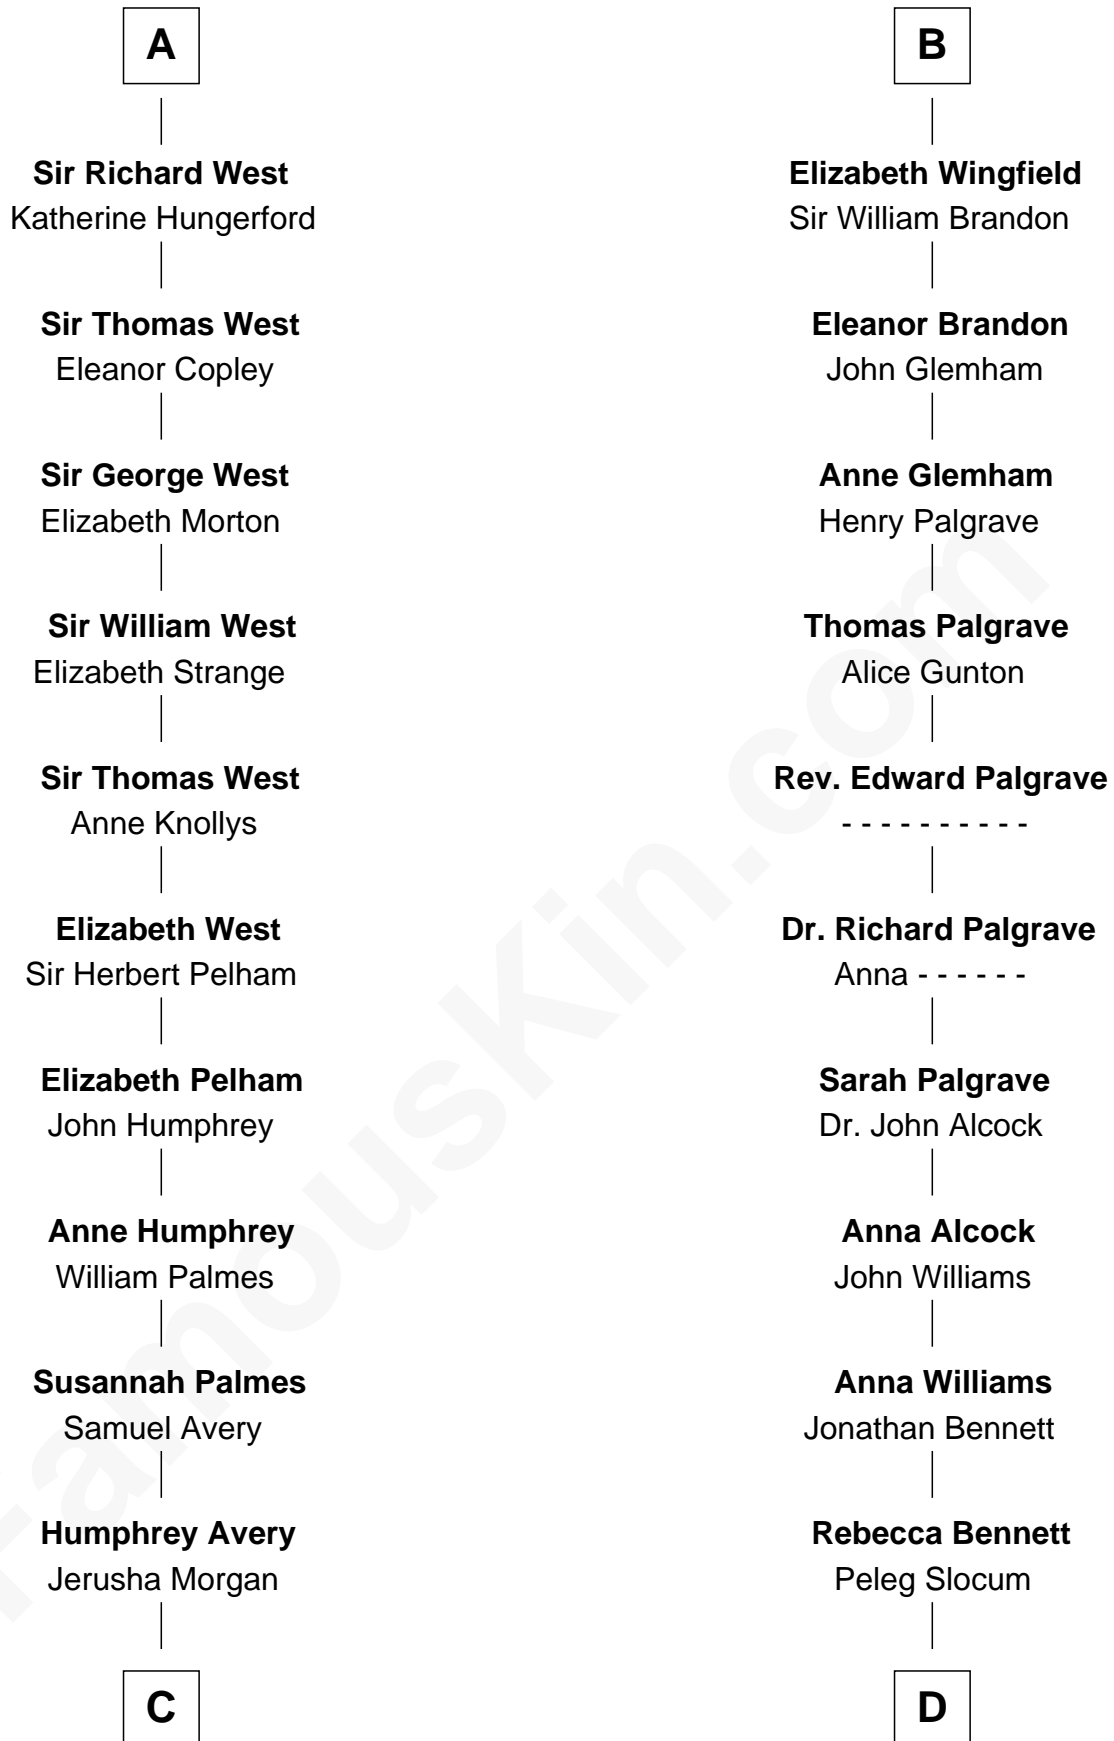

## Relationship Chart of

**John D. Rockefeller**

*Founder of the Standard Oil Company*

20th cousin 1 time removed of

**J. A. Folger**

*Founder of Folger Coffee Company*

**Ramon Berenguer IV of Provence**

Beatrice of Savoy

**Eleanor of Provence**  
Henry III, King of England

**Edmund Plantagenet**  
Blanche of Artois

**Henry Plantagenet**  
Maud de Chaworth

**Joan of Lancaster**  
John de Mowbray

**Eleanor Mowbray**  
Roger de la Warre

**Joan de la Warre**  
Sir Thomas West

**Sir Reynold West**  
Margaret Thorley

**A**

**Eleanor of Provence**  
Henry III, King of England

**Edmund Plantagenet**  
Blanche of Artois

**Henry Plantagenet**  
Maud de Chaworth

**Eleanor Plantagenet**  
Richard Fitzalan

**Sir Richard Fitzalan**  
Elizabeth de Bohun

**Elizabeth Fitzalan**  
Sir Robert Goushill

**Elizabeth Goushill**  
Sir Robert Wingfield

**B**

**C**

**Solomon Avery**  
Hannah Punderson