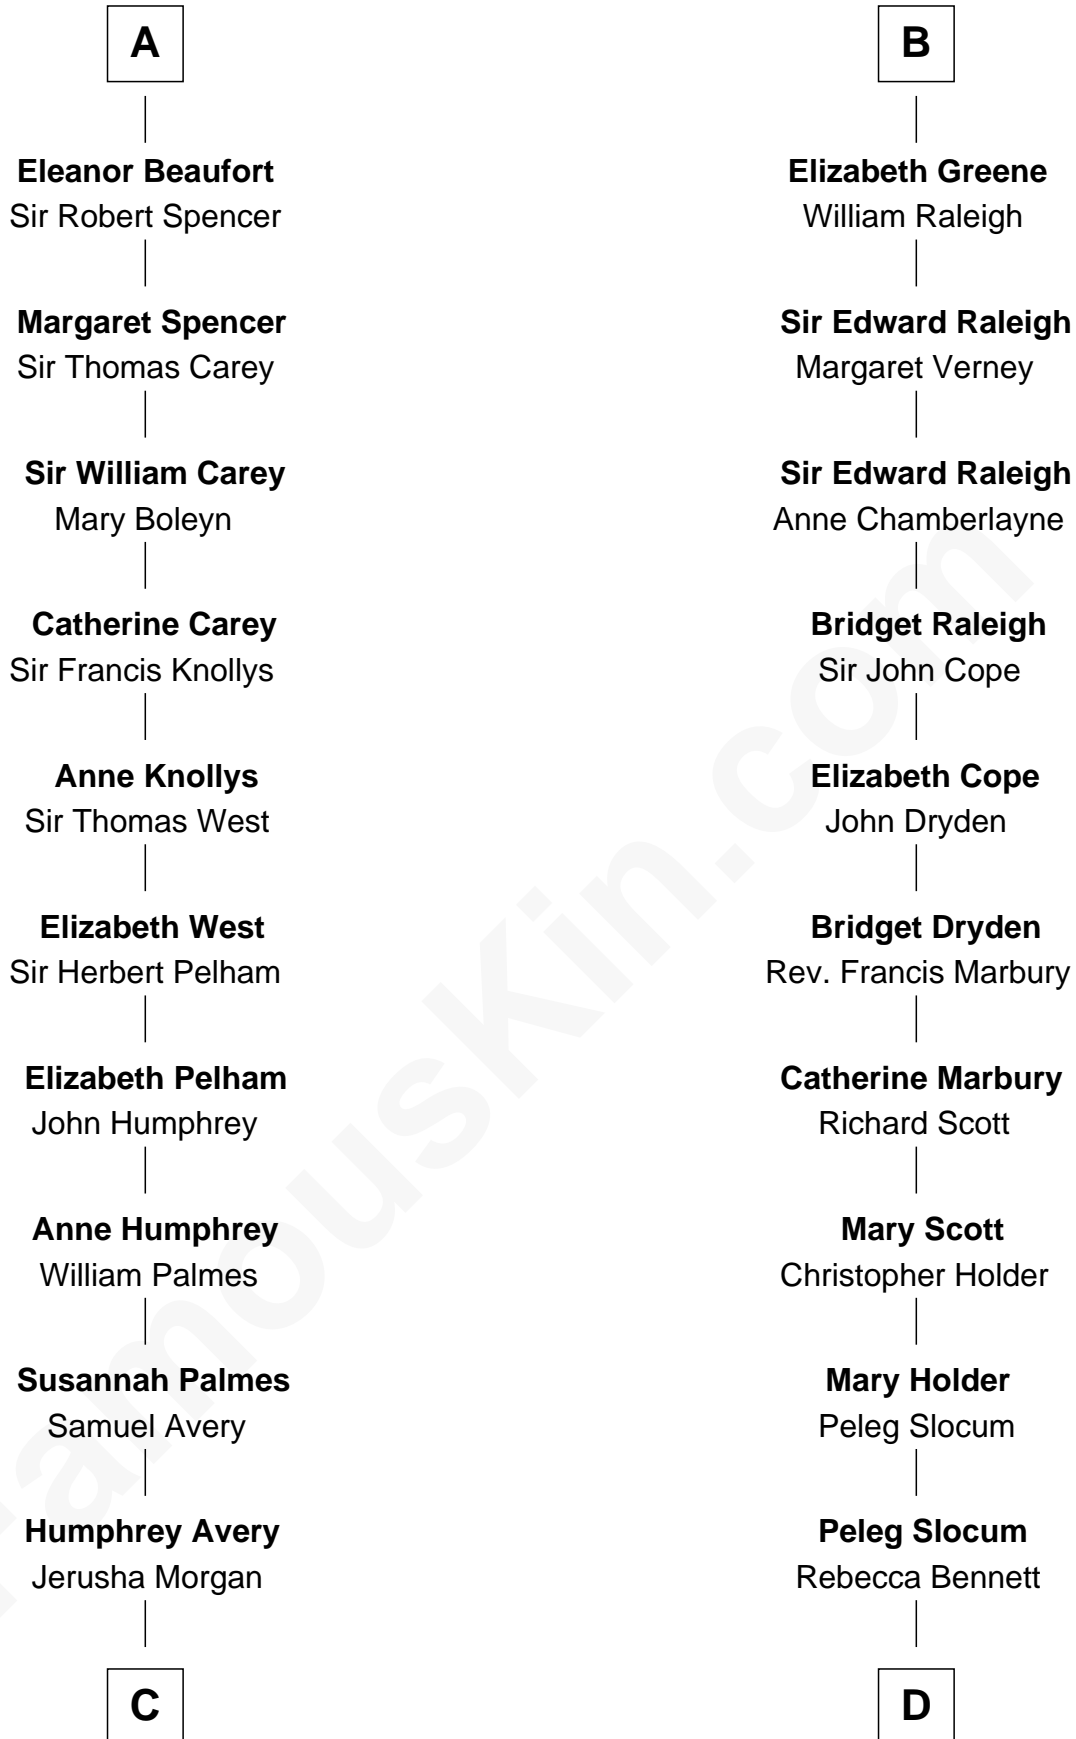

FamousKin.com

Relationship Chart of

John D. Rockefeller

Founder of the Standard Oil Company

20th cousin 1 time removed of

J. A. Folger

Founder of Folger Coffee Company

Sir Roger de Mortimer

Maud de Brewes

C

Solomon Avery
Hannah Punderson

Miles Avery
Malinda Pixley

Lucy Avery
Godfrey Lewis Rockefeller

William Avery Rockefeller
Eliza Davison

John D. Rockefeller
Founder of the Standard Oil Company