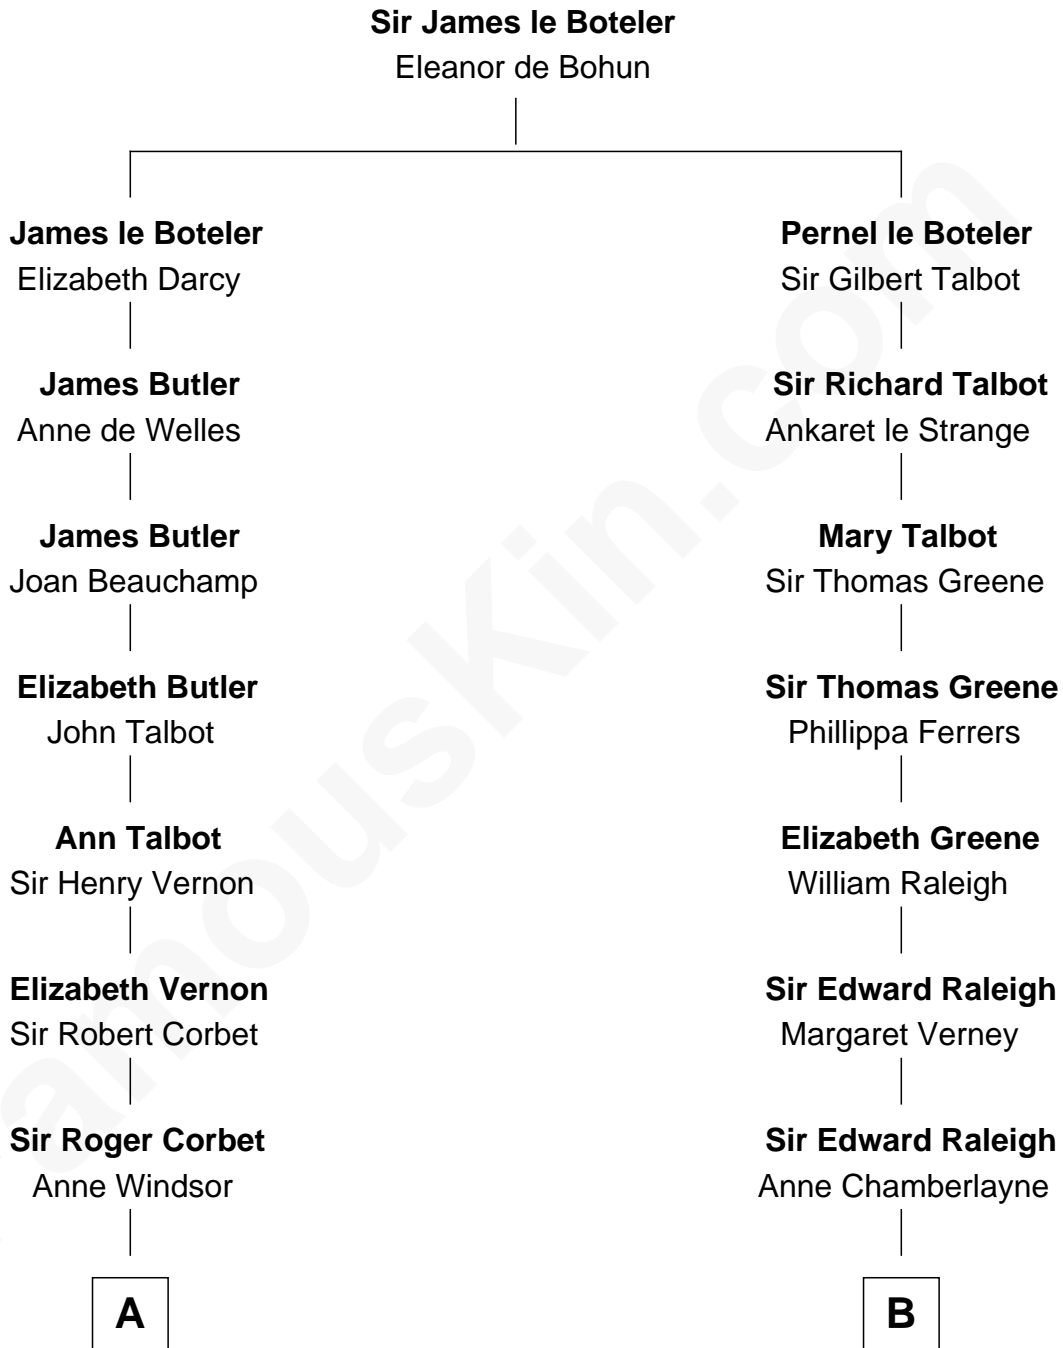

FamousKin.com

Relationship Chart of

John D. Rockefeller

Founder of the Standard Oil Company

17th cousin 1 time removed of

J. A. Folger

Founder of Folger Coffee Company

C

—
William Avery Rockefeller

Eliza Davison

—
John D. Rockefeller

Founder of the Standard Oil Company

FamousKin.com