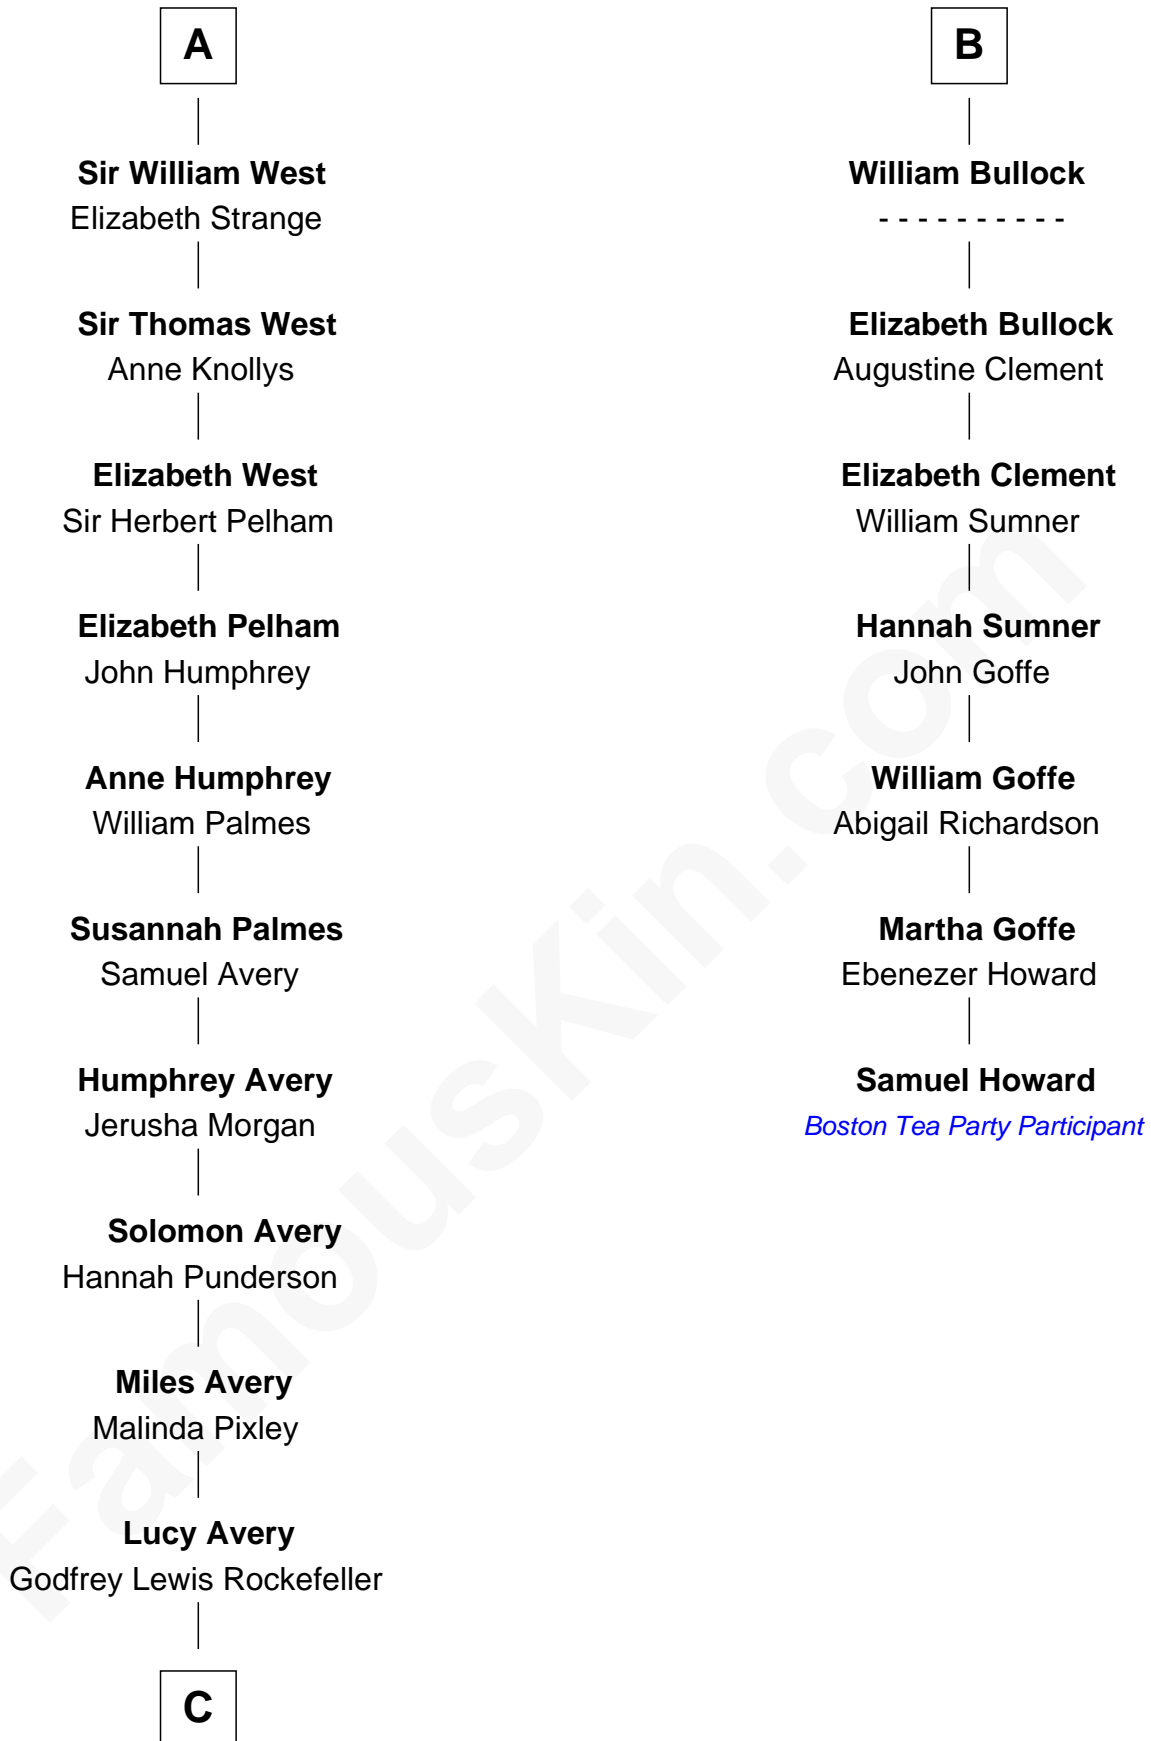

FamousKin.com Relationship Chart of

John D. Rockefeller

Founder of the Standard Oil Company

13th cousin 5 times removed of

Samuel Howard

Boston Tea Party Participant

C

—
William Avery Rockefeller

Eliza Davison

—
John D. Rockefeller

Founder of the Standard Oil Company

FamousKin.com