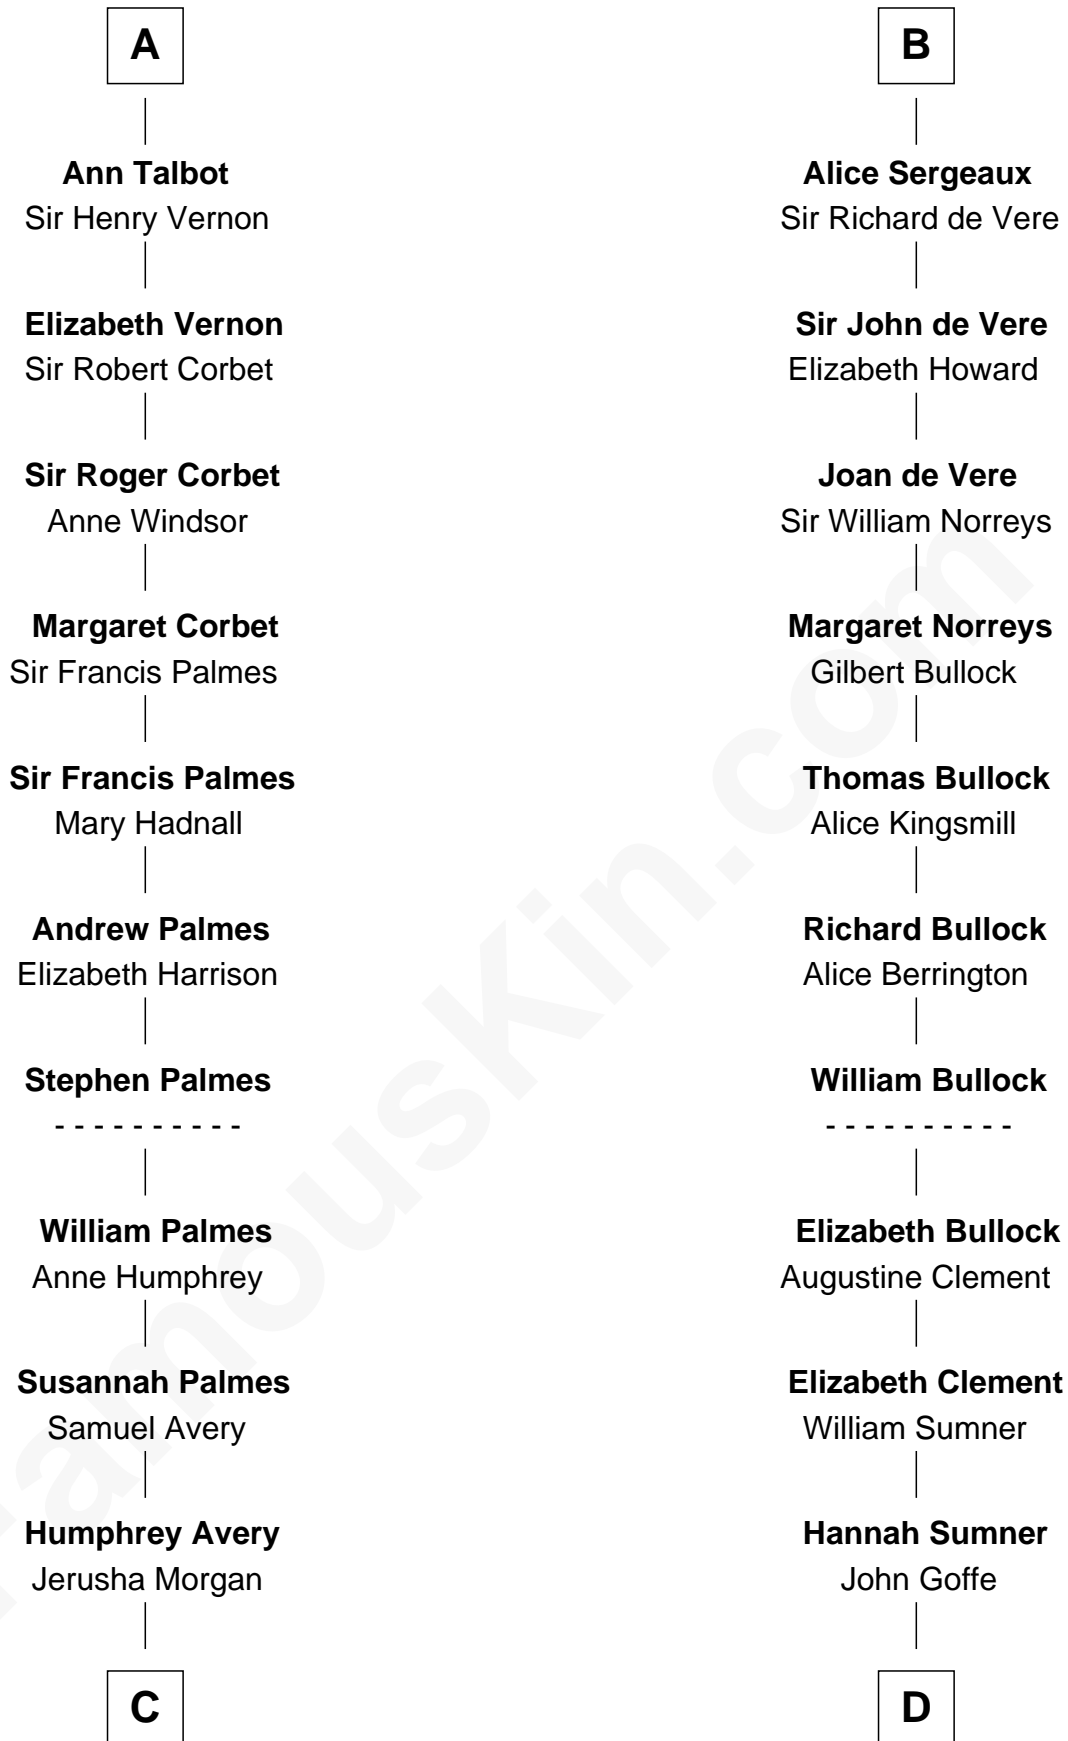

FamousKin.com Relationship Chart of

John D. Rockefeller

Founder of the Standard Oil Company

19th cousin 2 times removed of

Samuel Howard

Boston Tea Party Participant

C

Solomon Avery
Hannah Punderson

Miles Avery
Malinda Pixley

Lucy Avery
Godfrey Lewis Rockefeller

William Avery Rockefeller
Eliza Davison

John D. Rockefeller
Founder of the Standard Oil Company

D

William Goffe
Abigail Richardson

Martha Goffe
Ebenezer Howard

Samuel Howard
Boston Tea Party Participant

FamousKin.com