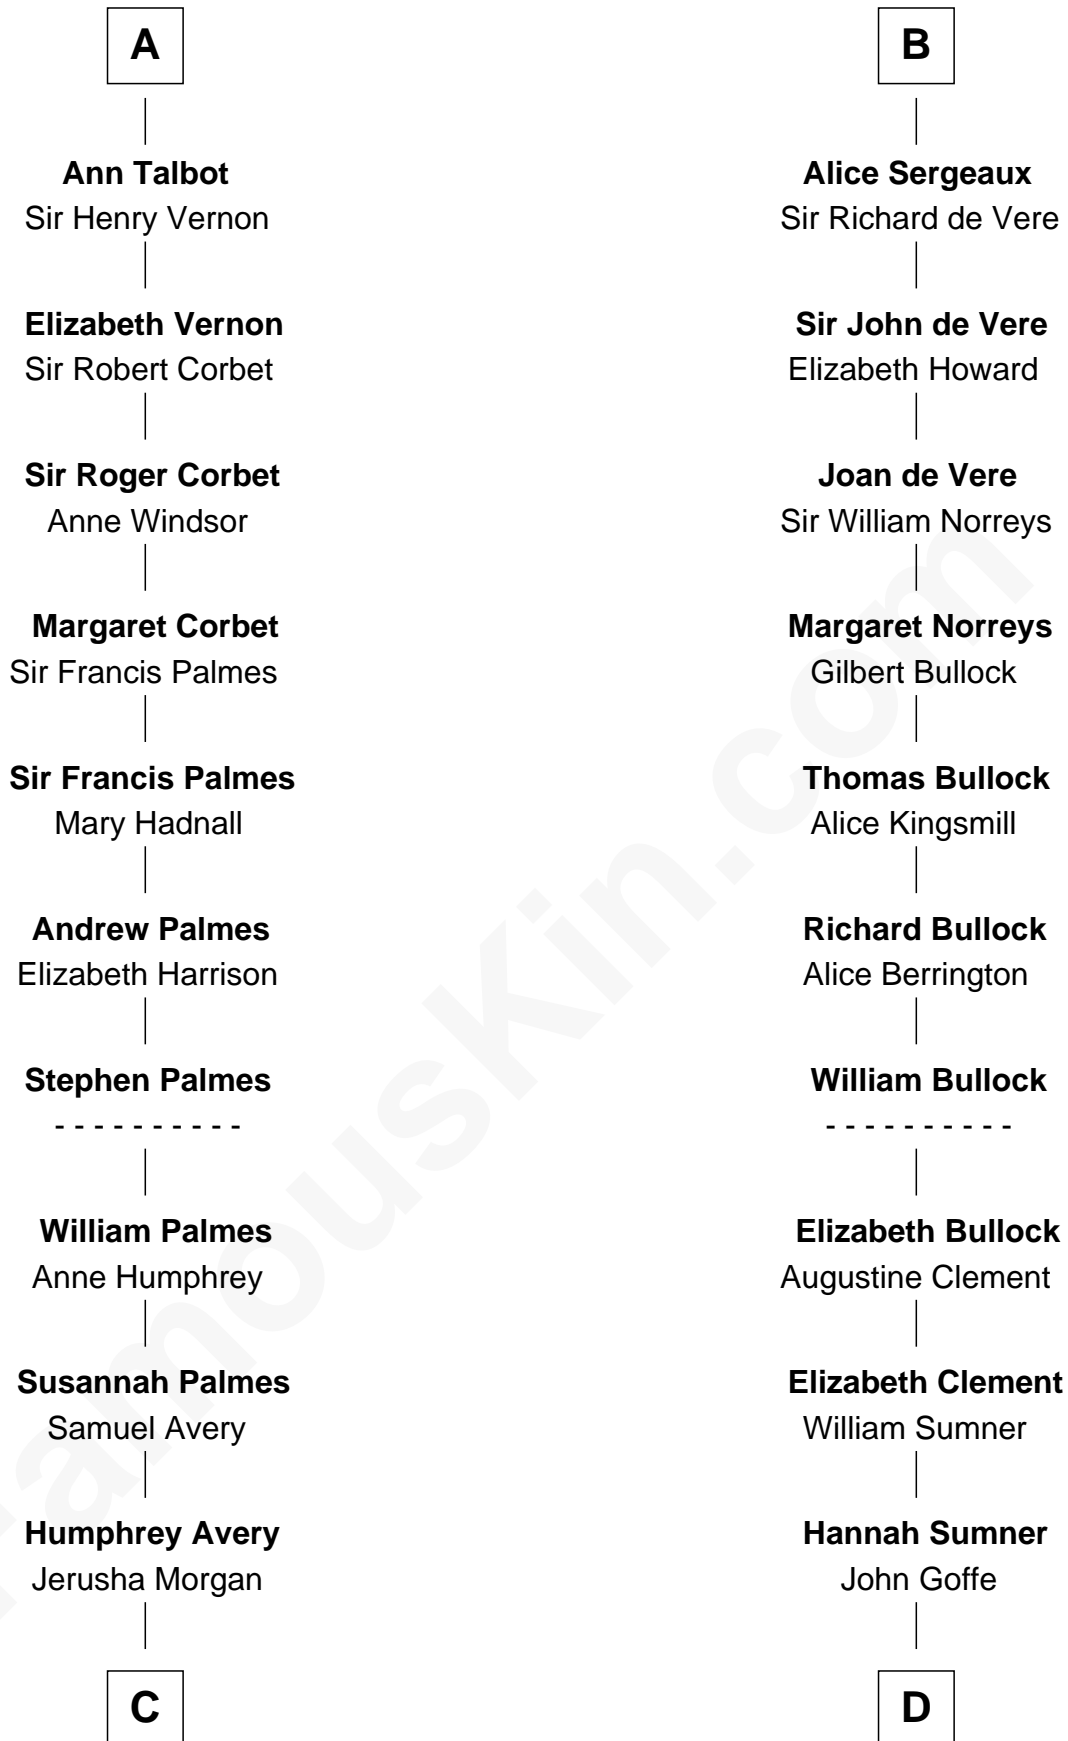

# FamousKin.com Relationship Chart of

**John D. Rockefeller**

*Founder of the Standard Oil Company*

19th cousin 2 times removed of

**Samuel Howard**

*Boston Tea Party Participant*

**C**

**Solomon Avery**  
Hannah Punderson

**Miles Avery**  
Malinda Pixley

**Lucy Avery**  
Godfrey Lewis Rockefeller

**William Avery Rockefeller**  
Eliza Davison

**John D. Rockefeller**  
*Founder of the Standard Oil Company*

**D**

**William Goffe**  
Abigail Richardson

**Martha Goffe**  
Ebenezer Howard

**Samuel Howard**  
*Boston Tea Party Participant*

FamousKin.com