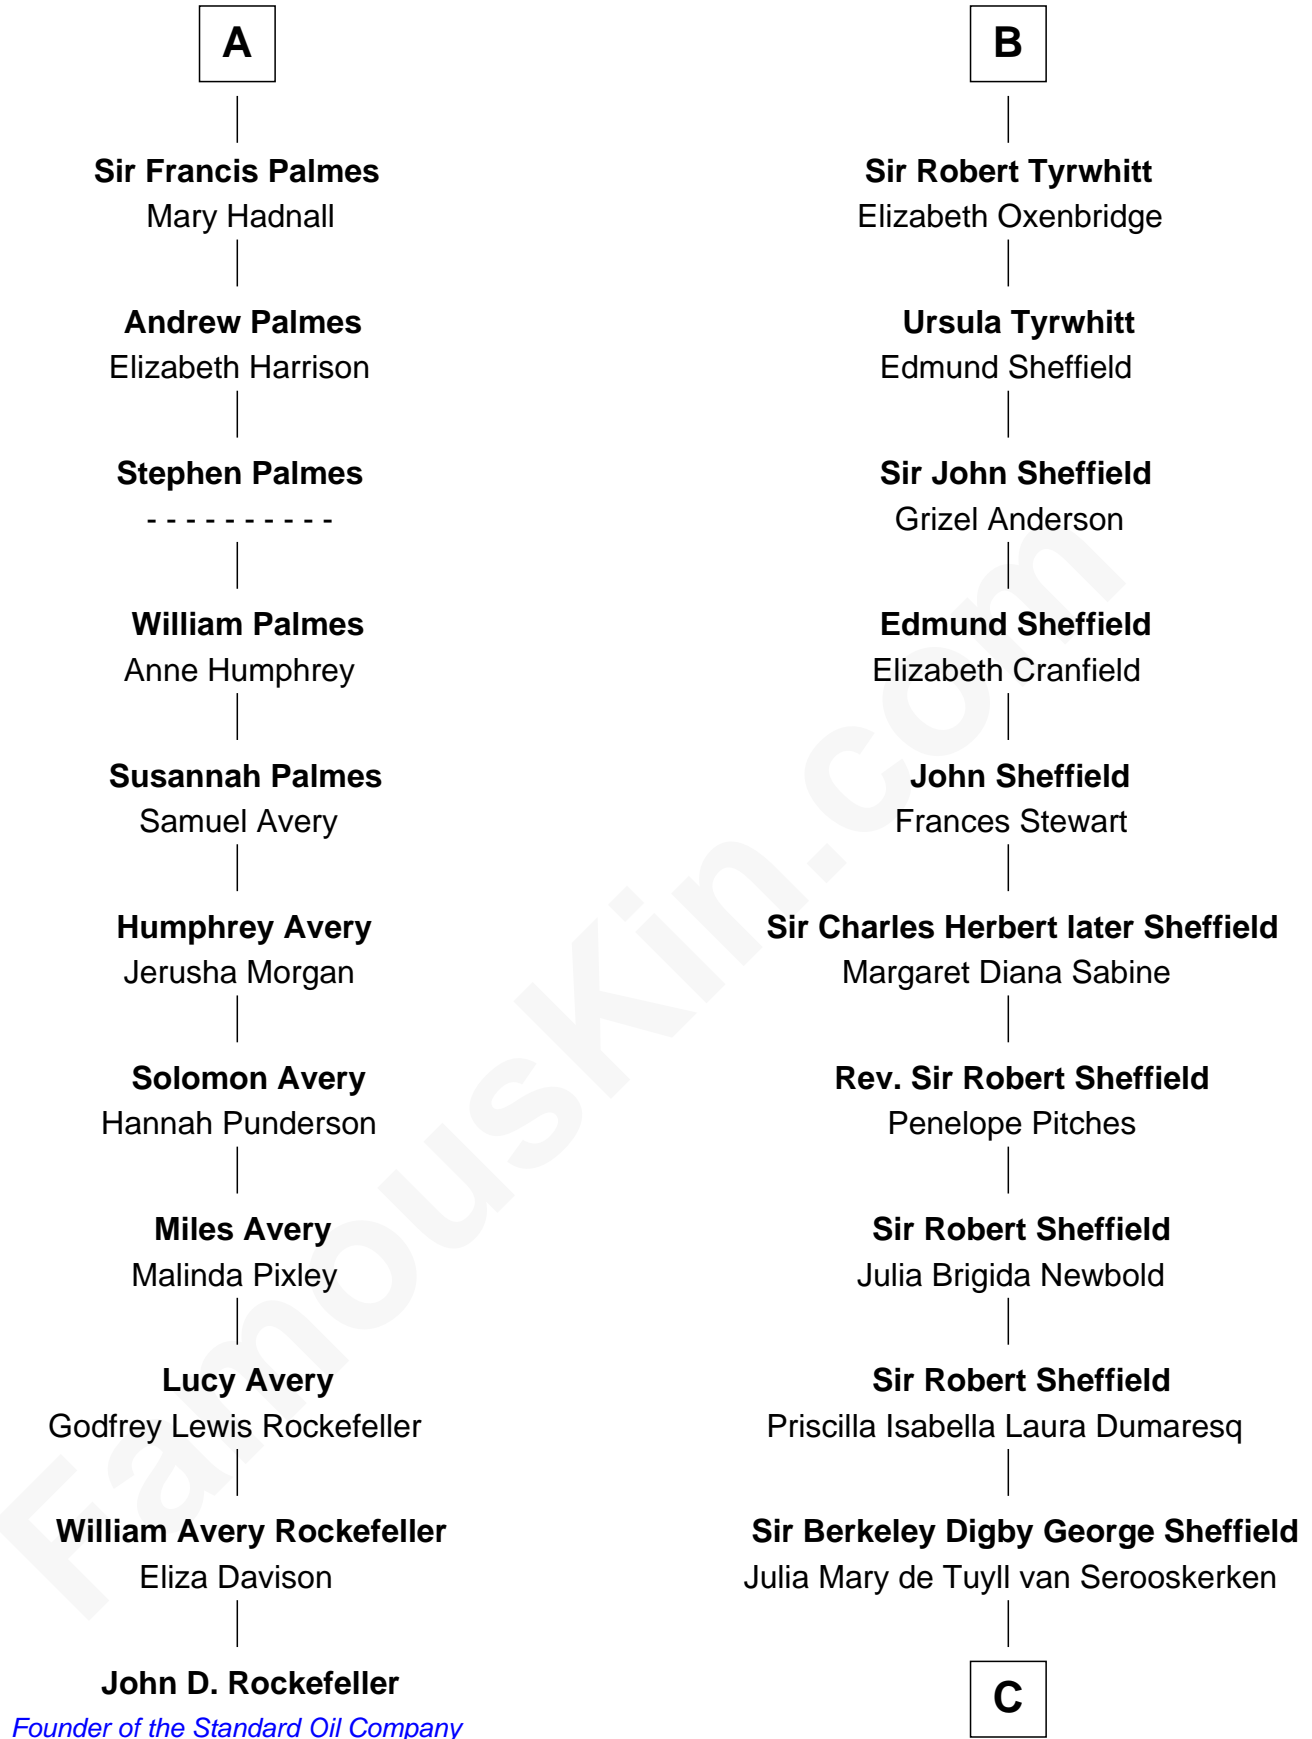

FamousKin.com

Relationship Chart of

John D. Rockefeller

Founder of the Standard Oil Company

17th cousin 3 times removed of

Cara Delevingne

Fashion Model and Movie Actress

Sir Thomas de Beauchamp

Katherine de Mortimer

Sir William Beauchamp

Joan Fitzalan

Joan Beauchamp

James Butler

Elizabeth Butler

John Talbot

Ann Talbot

Elizabeth Hastings

Sir Robert Hildyard

Katherine Hildyard

William Girlington

Isabel Girlington

Sir William Tyrwhitt

B

C

John Vincent Sheffield
Anne Margaret Faudel-Phillips

Jane Armyne Sheffield
Sir Jocelyn Edward Greville Stevens

Pandora Anne Stevens
Charles Hamar Delevingne

Cara Delevingne
Model and Actress