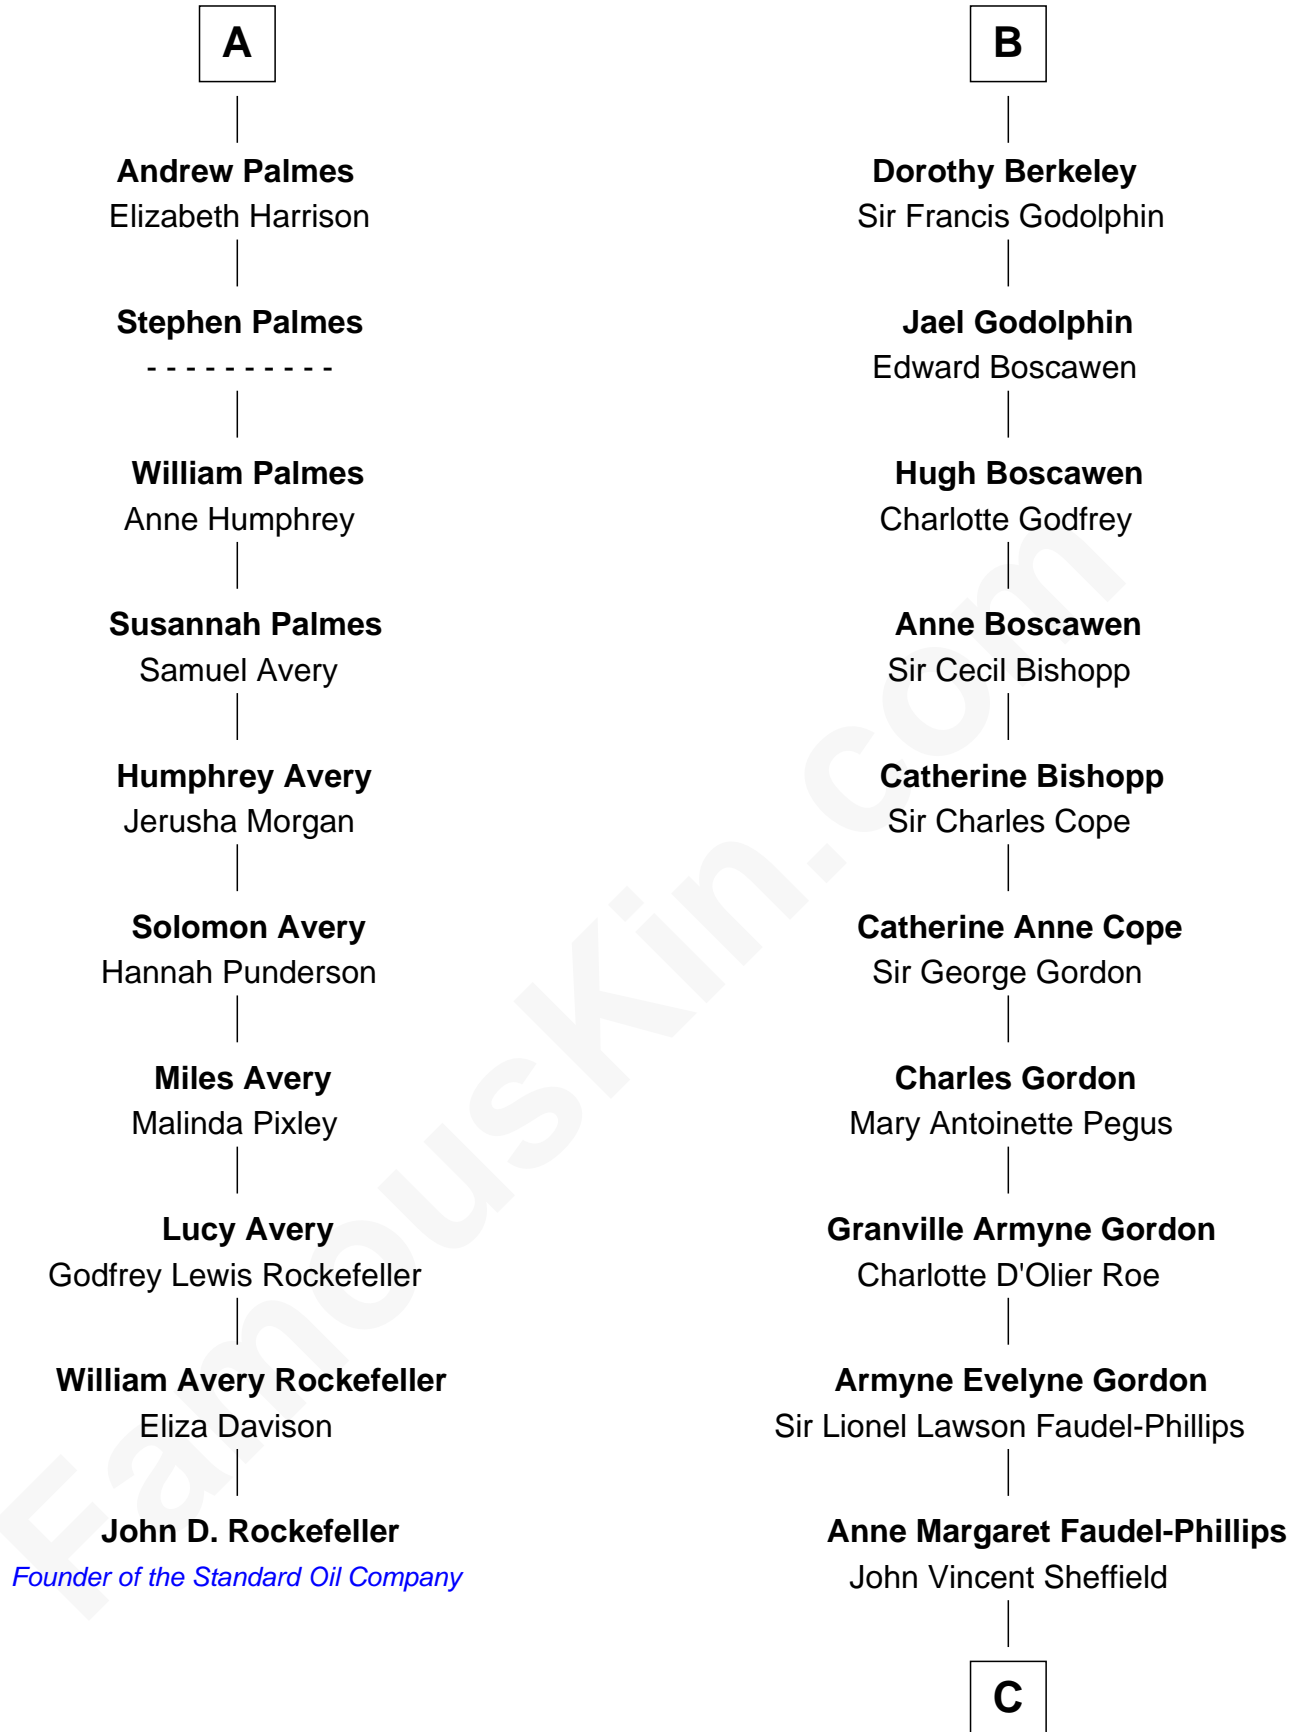

FamousKin.com

Relationship Chart of

John D. Rockefeller

Founder of the Standard Oil Company

16th cousin 3 times removed of

Cara Delevingne

Fashion Model and Movie Actress

Sir Edmund Ferrers

William Lygon

Eleanor Dennis

Margaret Lygon

Sir Henry Berkeley

Sir Henry Berkeley

Elizabeth Neville

B

C