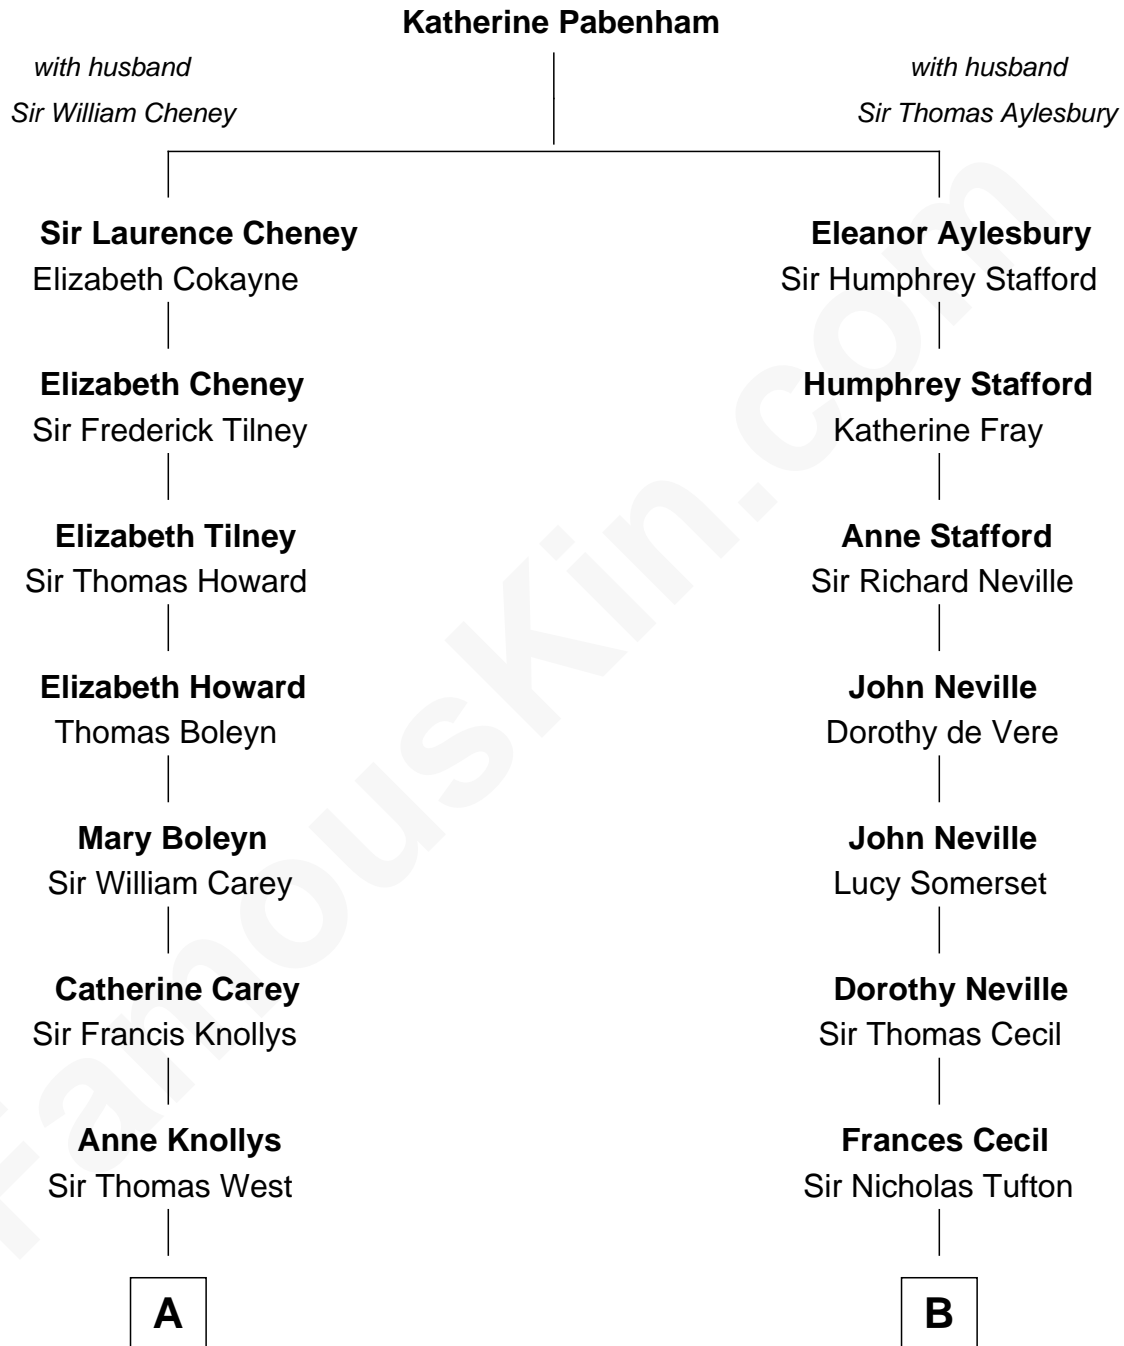

FamousKin.com Relationship Chart of

John D. Rockefeller

Founder of the Standard Oil Company

16th cousin 3 times removed of

Cara Delevingne

Fashion Model and Movie Actress

C

Jane Armyne Sheffield
Sir Jocelyn Edward Greville Stevens

Pandora Anne Stevens
Charles Hamar Delevingne

Cara Delevingne
Model and Actress

FamousKin.com