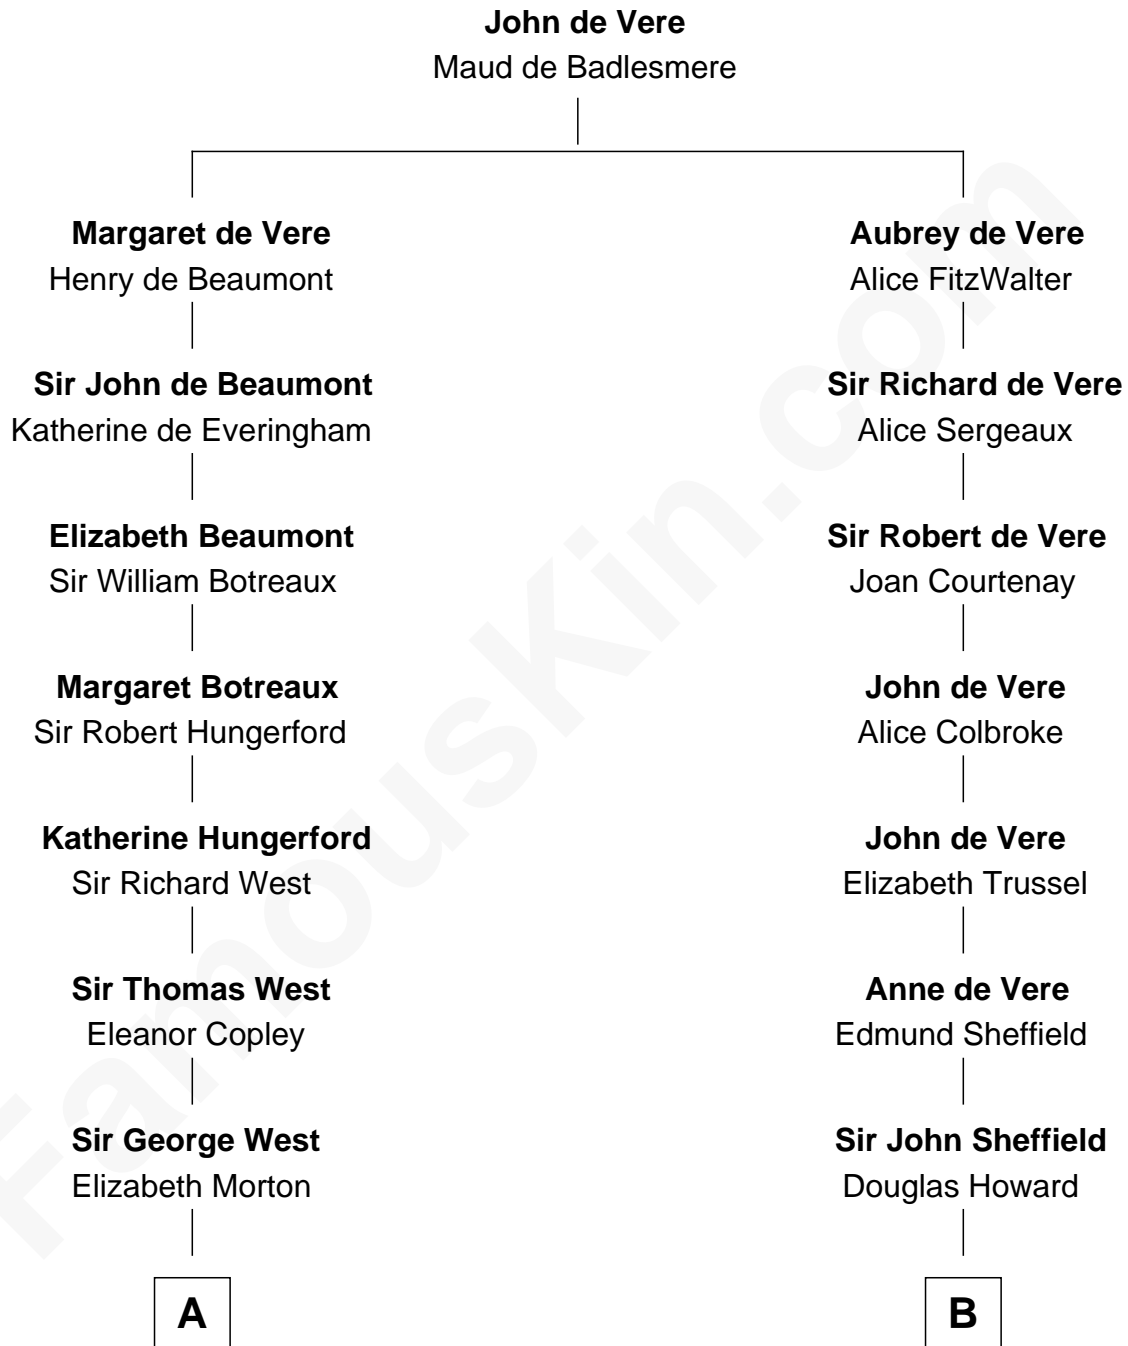

FamousKin.com

Relationship Chart of

John D. Rockefeller

Founder of the Standard Oil Company

18th cousin 1 time removed of

Cara Delevingne

Fashion Model and Movie Actress

C

William Avery Rockefeller

Eliza Davison

John D. Rockefeller

Founder of the Standard Oil Company

D

Jane Armyne Sheffield

Sir Jocelyn Edward Greville Stevens

Pandora Anne Stevens