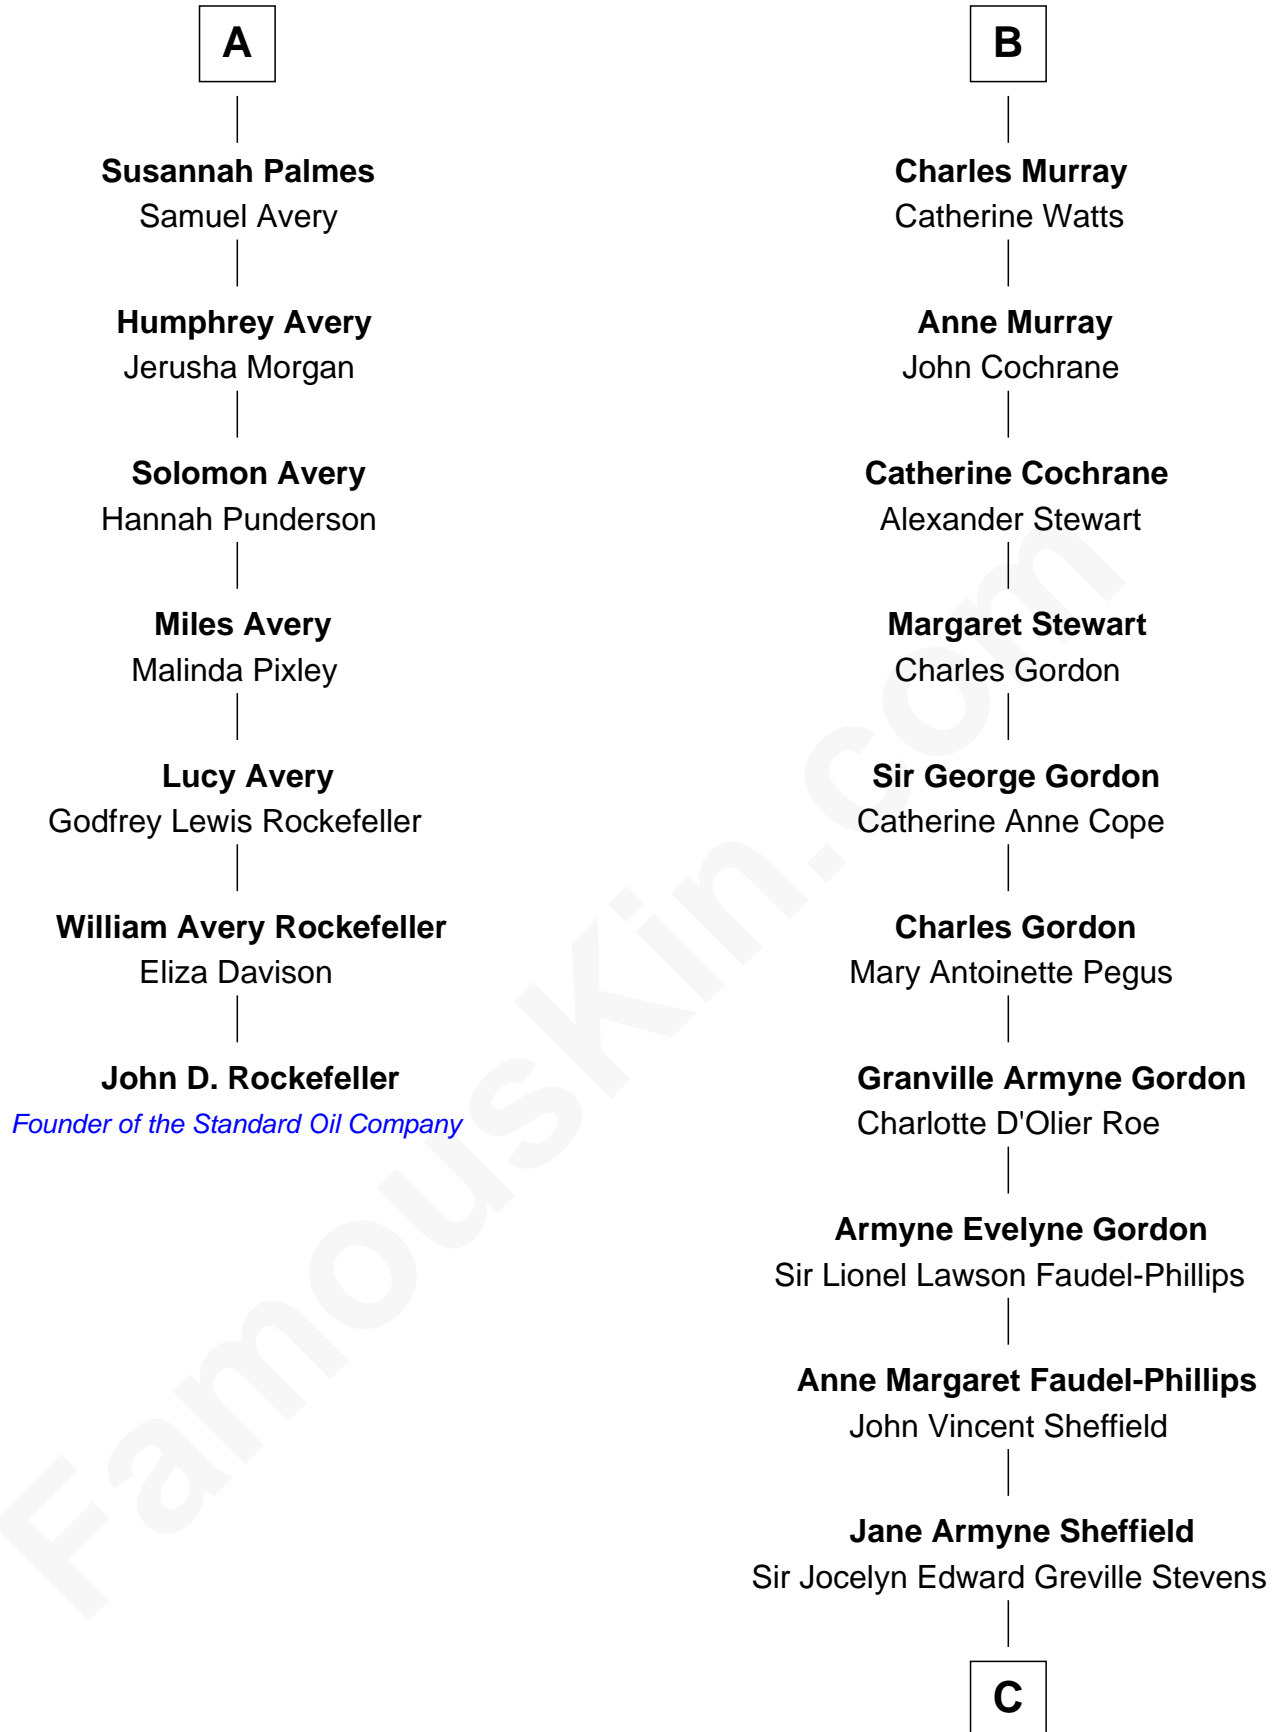

FamousKin.com

Relationship Chart of

John D. Rockefeller

Founder of the Standard Oil Company

13th cousin 5 times removed of

Cara Delevingne

Fashion Model and Movie Actress

Sir Robert Spencer

Eleanor Beaufort

Margaret Spencer

Sir Thomas Carey

Sir William Carey

Mary Boleyn

Catherine Carey

Sir Francis Knollys

Anne Knollys

Catherine Spencer

Henry Algernon Percy

Margaret Percy

Henry Clifford

Henry Clifford

Eleanor Brandon

Margaret Clifford

Henry Stanley

William Stanley

Elizabeth de Vere

James Stanley

Charlotte de la Trémoille

Amelia Sophia Stanley

John Murray

B

C