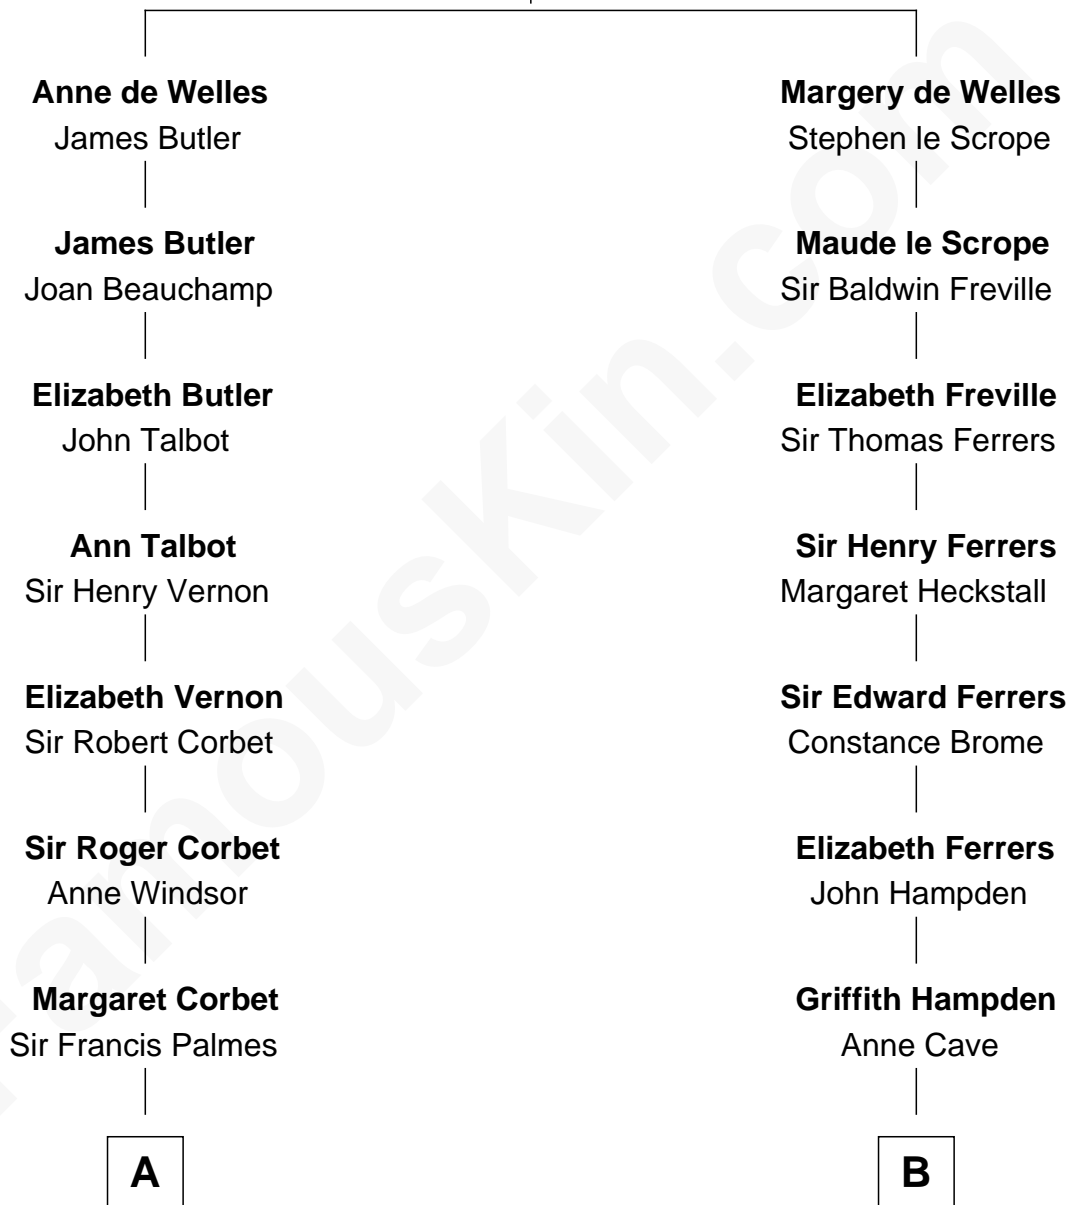

FamousKin.com Relationship Chart of

John D. Rockefeller

Founder of the Standard Oil Company

17th cousin 4 times removed of

Cara Delevingne

Fashion Model and Movie Actress

John de Welles

Maud de Roos

C

Armyne Evelyne Gordon

Sir Lionel Lawson Faudel-Phillips

Anne Margaret Faudel-Phillips

John Vincent Sheffield

Jane Armyne Sheffield

Sir Jocelyn Edward Greville Stevens

Pandora Anne Stevens