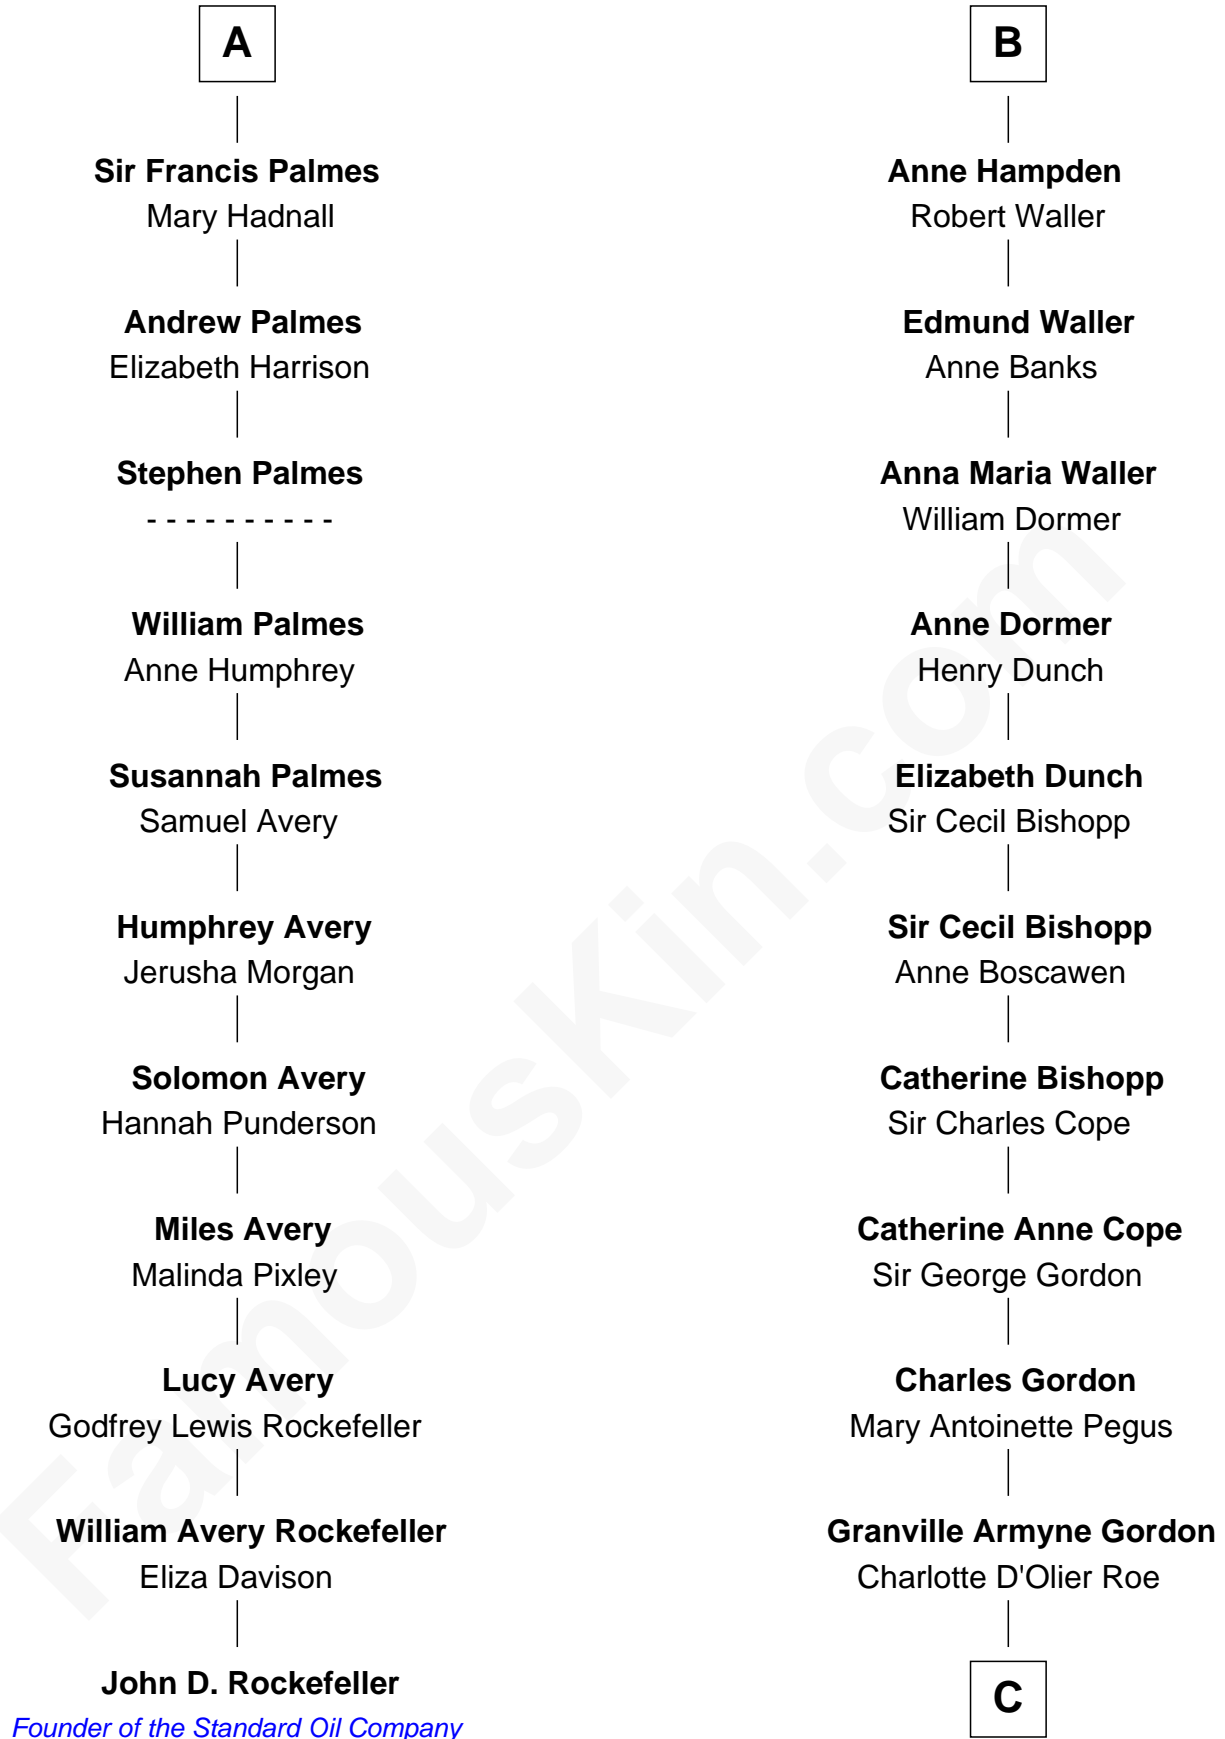

FamousKin.com Relationship Chart of

John D. Rockefeller

Founder of the Standard Oil Company

17th cousin 4 times removed of

Cara Delevingne

Fashion Model and Movie Actress

John de Welles

Maud de Roos

C

Armyne Evelyne Gordon

Sir Lionel Lawson Faudel-Phillips

Anne Margaret Faudel-Phillips

John Vincent Sheffield

Jane Armyne Sheffield

Sir Jocelyn Edward Greville Stevens

Pandora Anne Stevens

Charles Hamar Delevingne

Cara Delevingne

Model and Actress