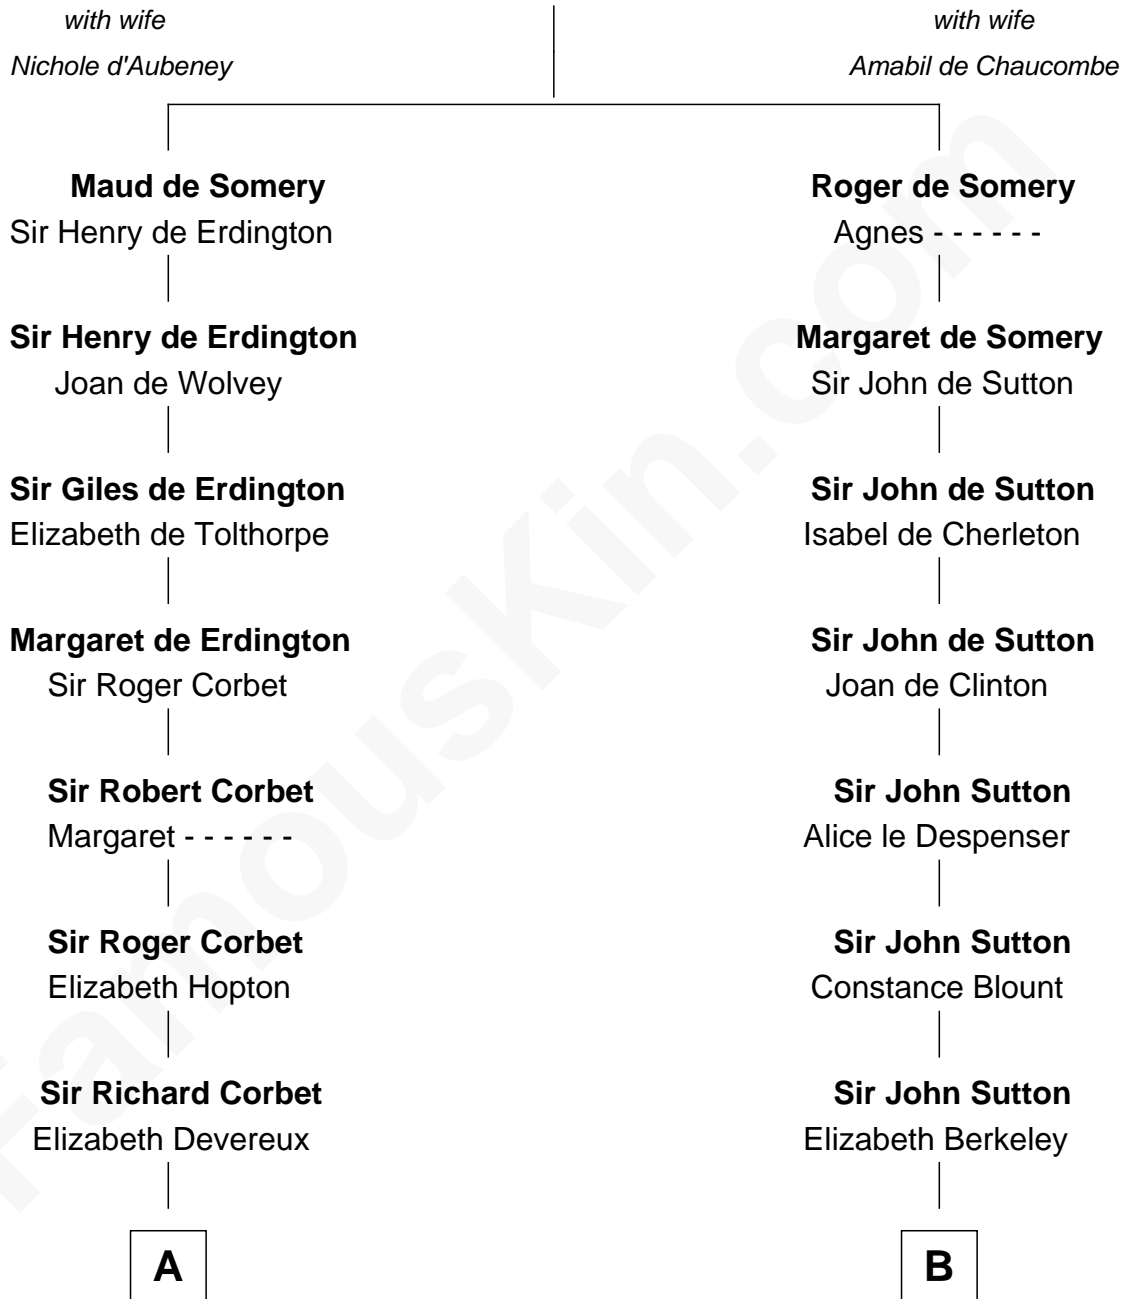

FamousKin.com Relationship Chart of

John D. Rockefeller

Founder of the Standard Oil Company

20th cousin 1 time removed of

Dr. H. H. Holmes

Serial Killer aka "Devil in the White City"

Sir Roger de Somery

C

Miles Avery
Malinda Pixley

Lucy Avery
Godfrey Lewis Rockefeller

William Avery Rockefeller
Eliza Davison

John D. Rockefeller
Founder of the Standard Oil Company

D

Sarah Smith
Edward Scribner Mudgett

Samuel Mudgett
Mary Morrill

Scribner Mudgett
Nancy Prescott

Levi Horton Mudgett
Theodate Page Price

Dr. H. H. Holmes
Serial Killer Dr. H. H. Holmes