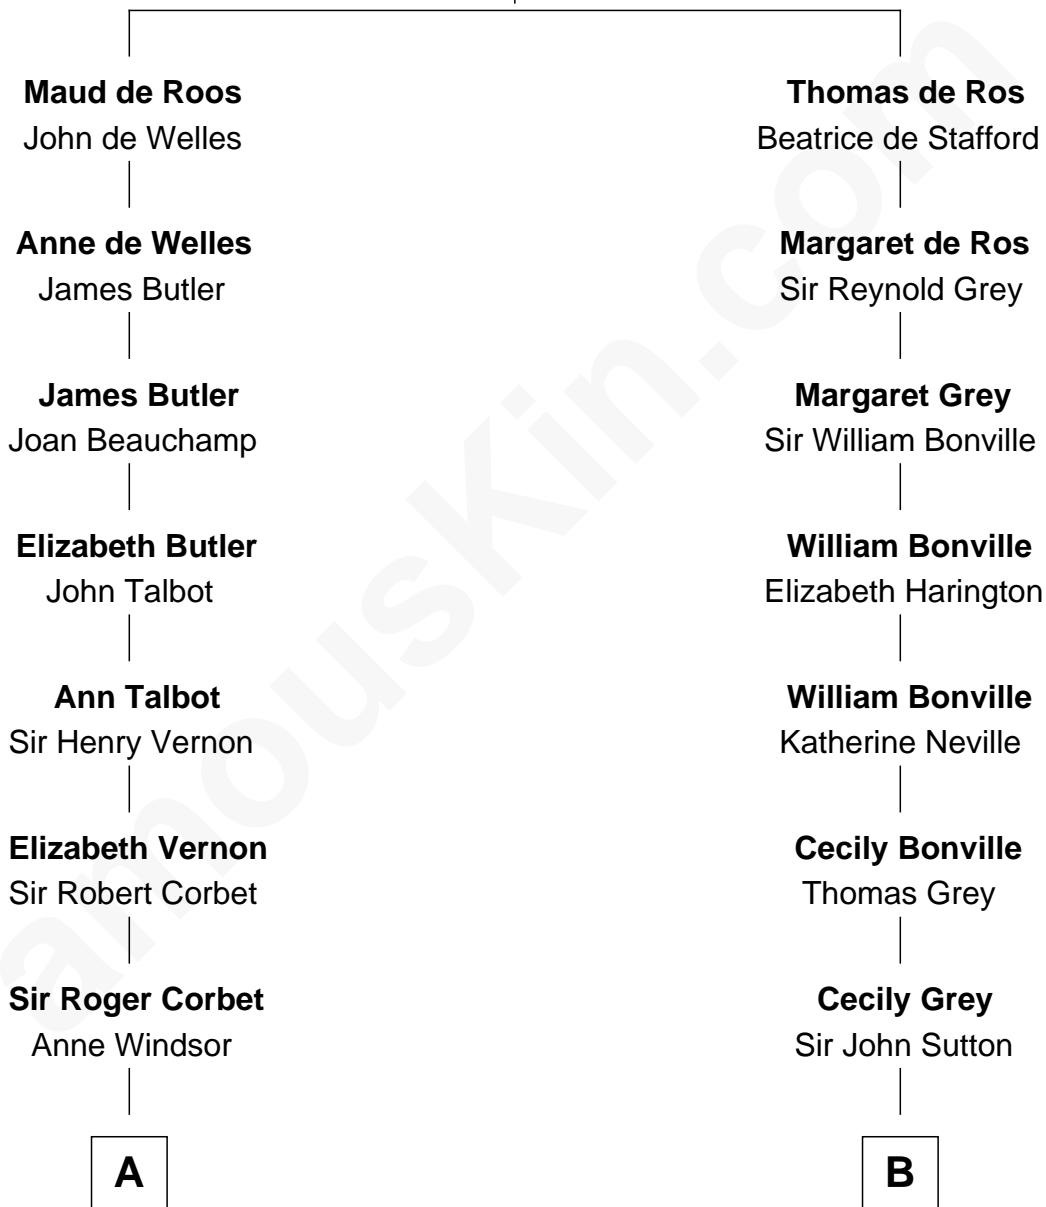

FamousKin.com Relationship Chart of

John D. Rockefeller

Founder of the Standard Oil Company

18th cousin of

Dr. H. H. Holmes

Serial Killer aka "Devil in the White City"

Sir William de Ros
Margery de Badlesmere

C

William Avery Rockefeller

Eliza Davison

John D. Rockefeller

Founder of the Standard Oil Company

D

Levi Horton Mudgett

Theodate Page Price

Dr. H. H. Holmes

Serial Killer Dr. H. H. Holmes

FamousKin.com