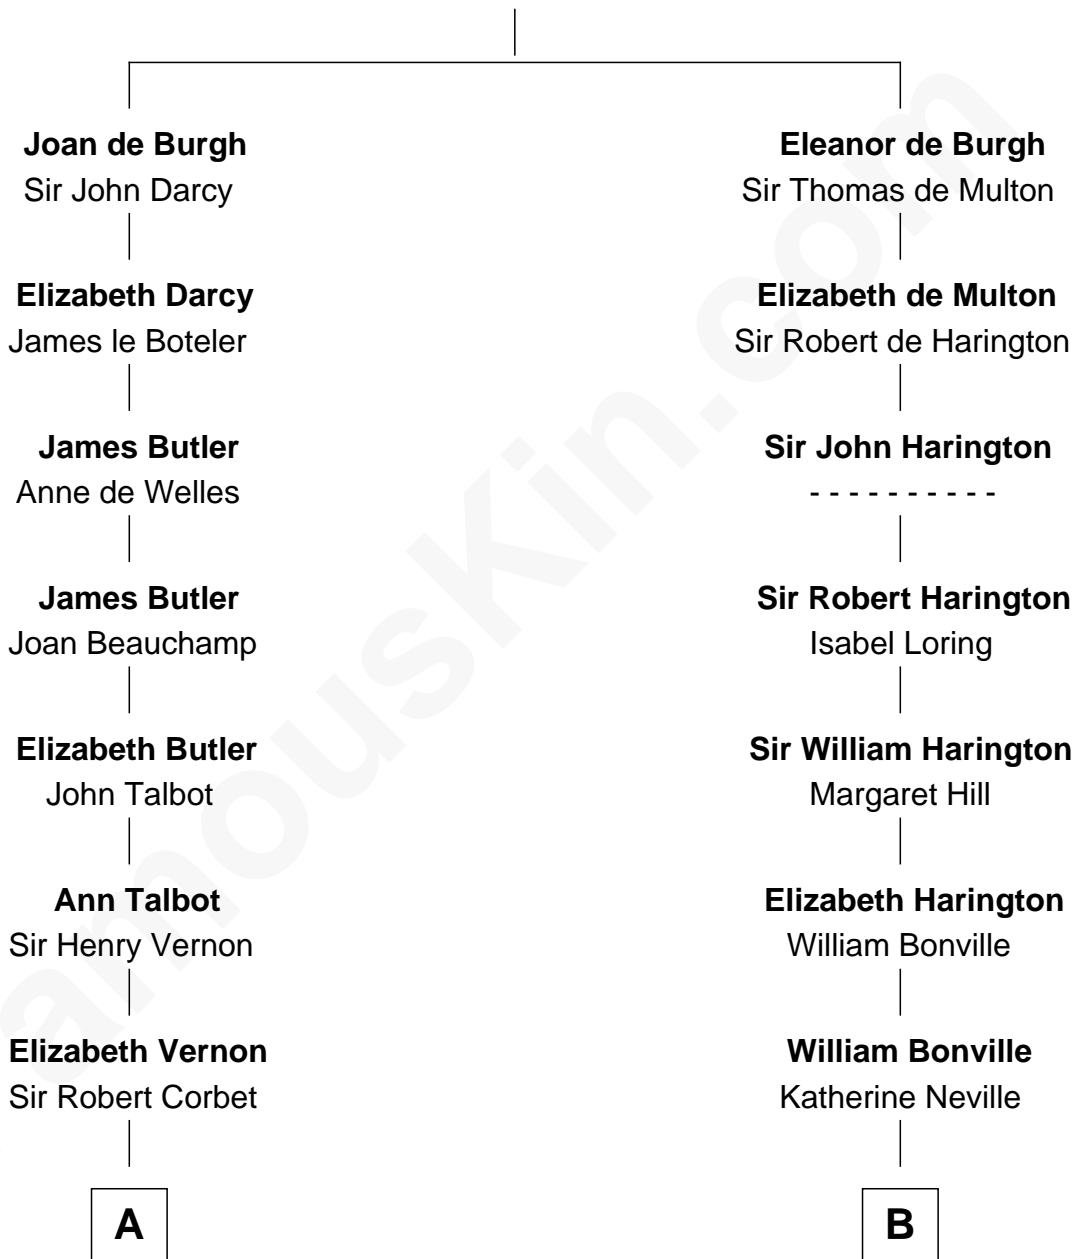

# FamousKin.com Relationship Chart of

**John D. Rockefeller**

*Founder of the Standard Oil Company*

19th cousin 1 time removed of

**Dr. H. H. Holmes**

*Serial Killer aka "Devil in the White City"*

**Sir Richard de Burgh**

Margaret - - - - -

**C**

**Lucy Avery**  
Godfrey Lewis Rockefeller

**William Avery Rockefeller**  
Eliza Davison

**John D. Rockefeller**  
*Founder of the Standard Oil Company*

**D**

**Samuel Mudgett**  
Mary Morrill

**Scribner Mudgett**  
Nancy Prescott

**Levi Horton Mudgett**  
Theodate Page Price

**Dr. H. H. Holmes**  
*Serial Killer Dr. H. H. Holmes*

FamousKin.com