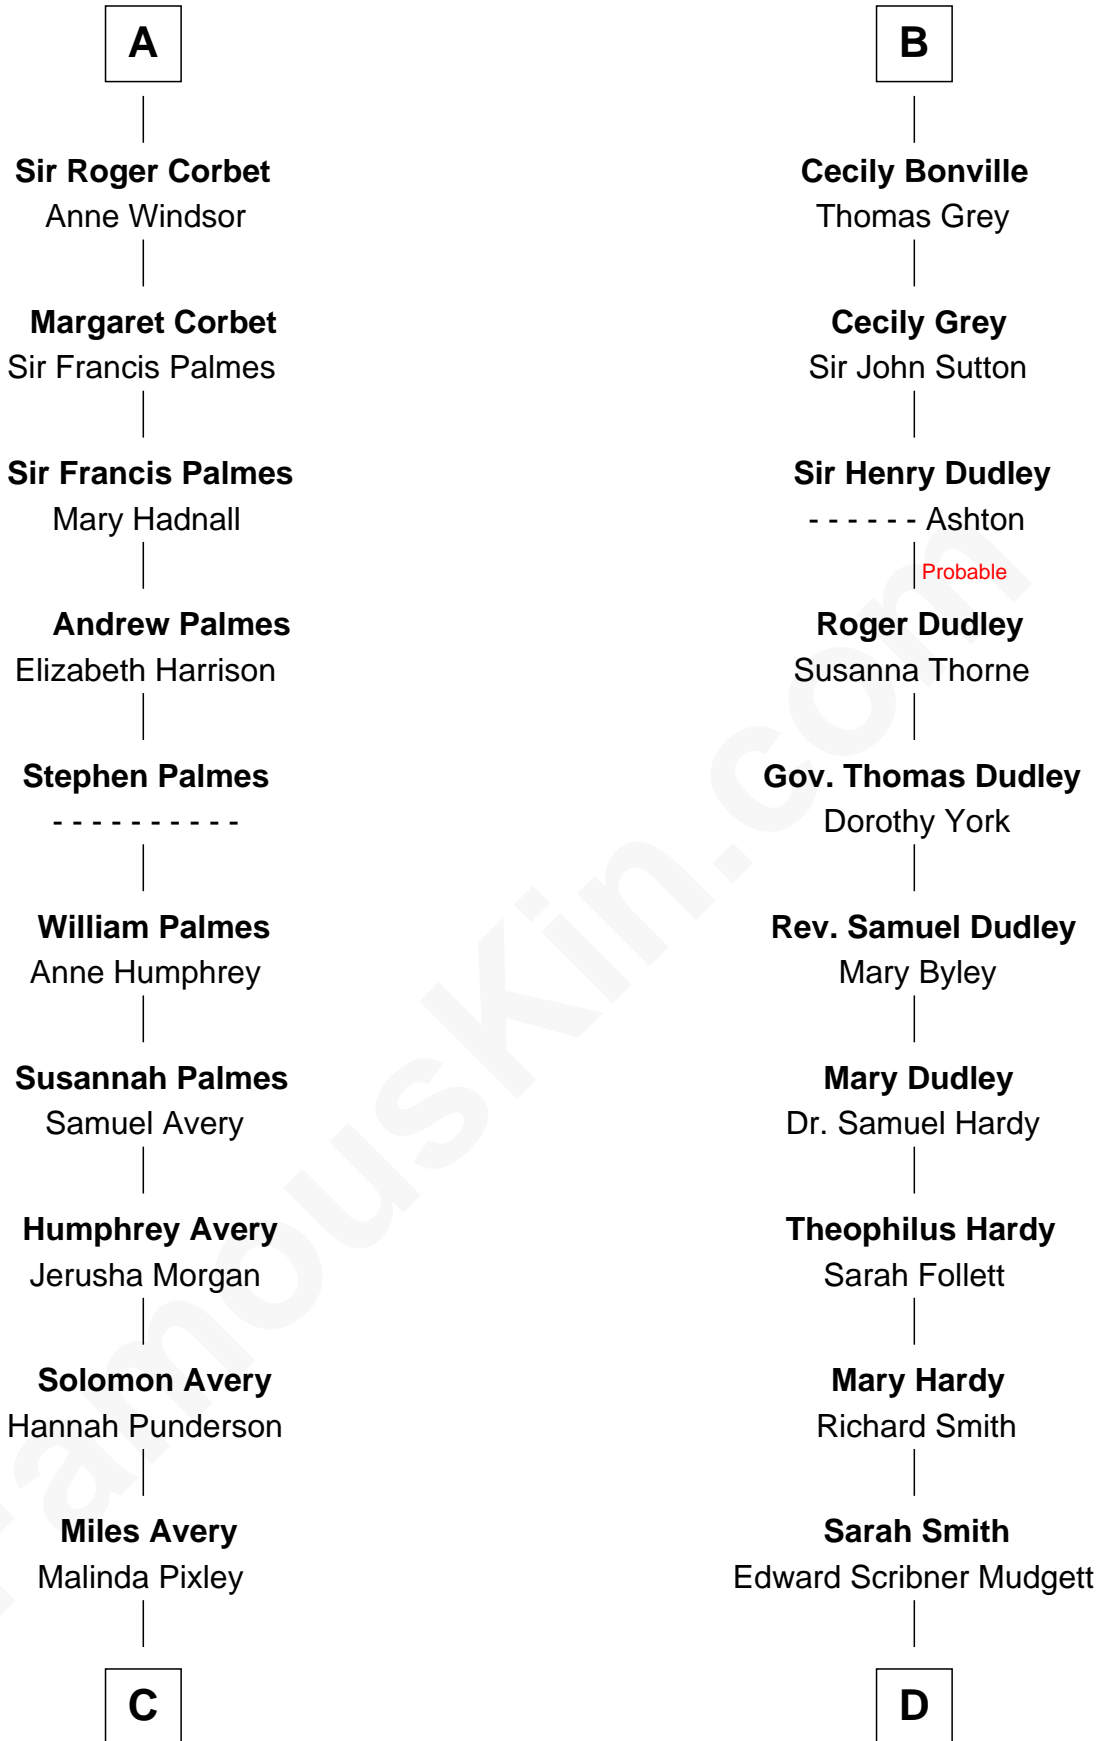

# FamousKin.com Relationship Chart of

**John D. Rockefeller**

*Founder of the Standard Oil Company*

19th cousin 1 time removed of

**Dr. H. H. Holmes**

*Serial Killer aka "Devil in the White City"*

**Sir Richard de Burgh**

Margaret - - - - -

**C**

**Lucy Avery**  
Godfrey Lewis Rockefeller

**William Avery Rockefeller**  
Eliza Davison

**John D. Rockefeller**  
*Founder of the Standard Oil Company*

**D**

**Samuel Mudgett**  
Mary Morrill

**Scribner Mudgett**  
Nancy Prescott

**Levi Horton Mudgett**  
Theodate Page Price

**Dr. H. H. Holmes**  
*Serial Killer Dr. H. H. Holmes*

FamousKin.com