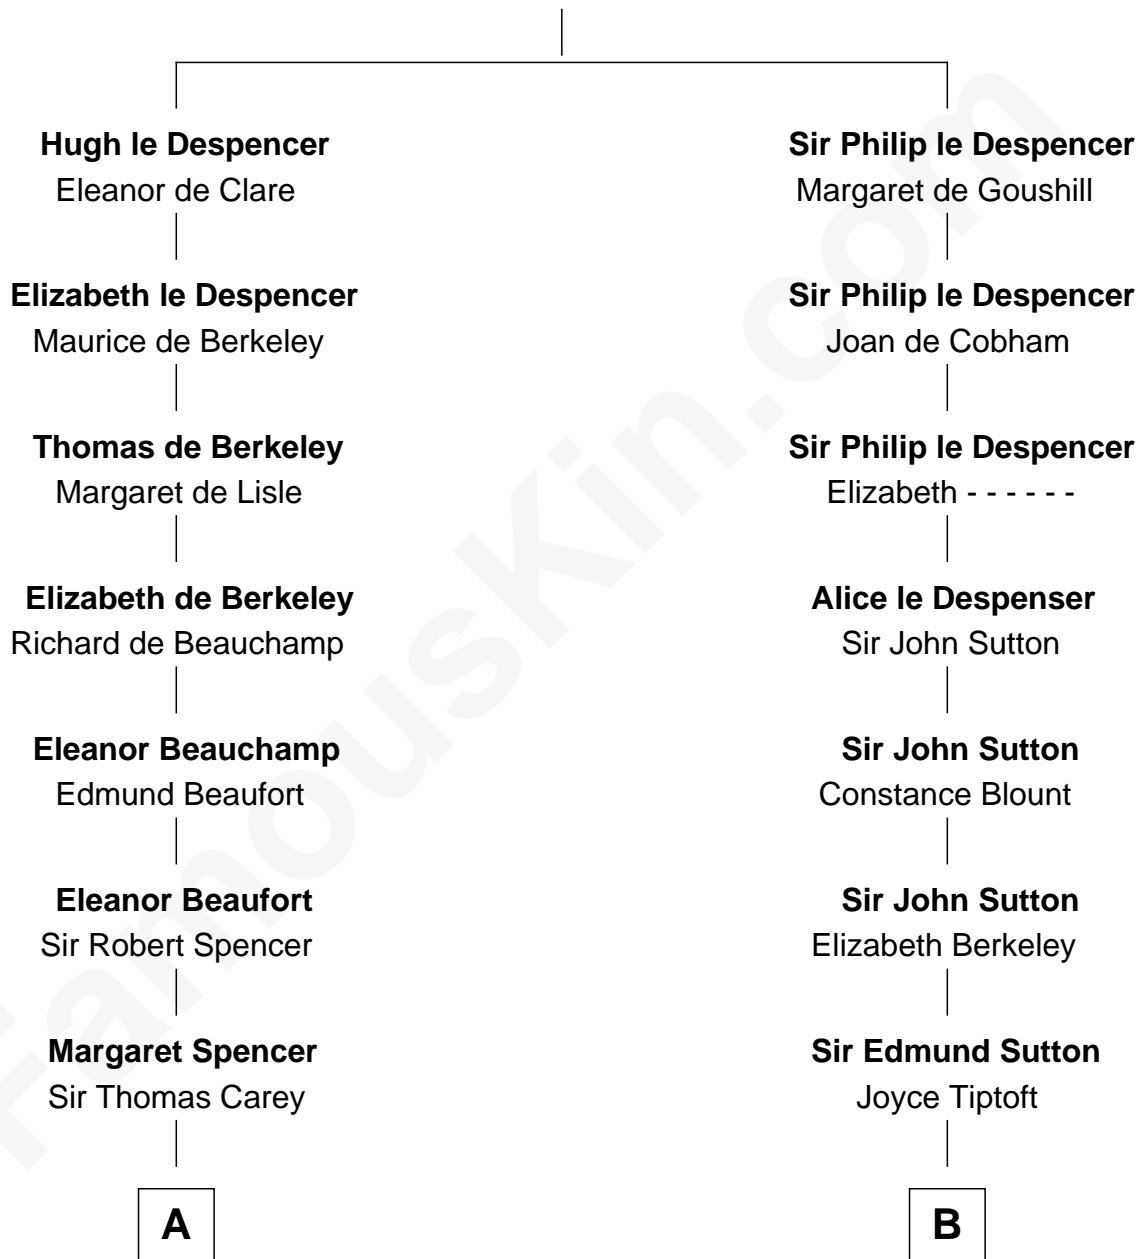

FamousKin.com

Relationship Chart of

John D. Rockefeller

Founder of the Standard Oil Company

19th cousin 1 time removed of

Dr. H. H. Holmes

Serial Killer aka "Devil in the White City"

Sir Hugh le Despencer
Isabella de Beauchamp

C

Lucy Avery

Godfrey Lewis Rockefeller

William Avery Rockefeller

Eliza Davison

John D. Rockefeller

Founder of the Standard Oil Company

D

Samuel Mudgett

Mary Morrill

Scribner Mudgett

Nancy Prescott

Levi Horton Mudgett

Theodate Page Price

Dr. H. H. Holmes

Serial Killer Dr. H. H. Holmes