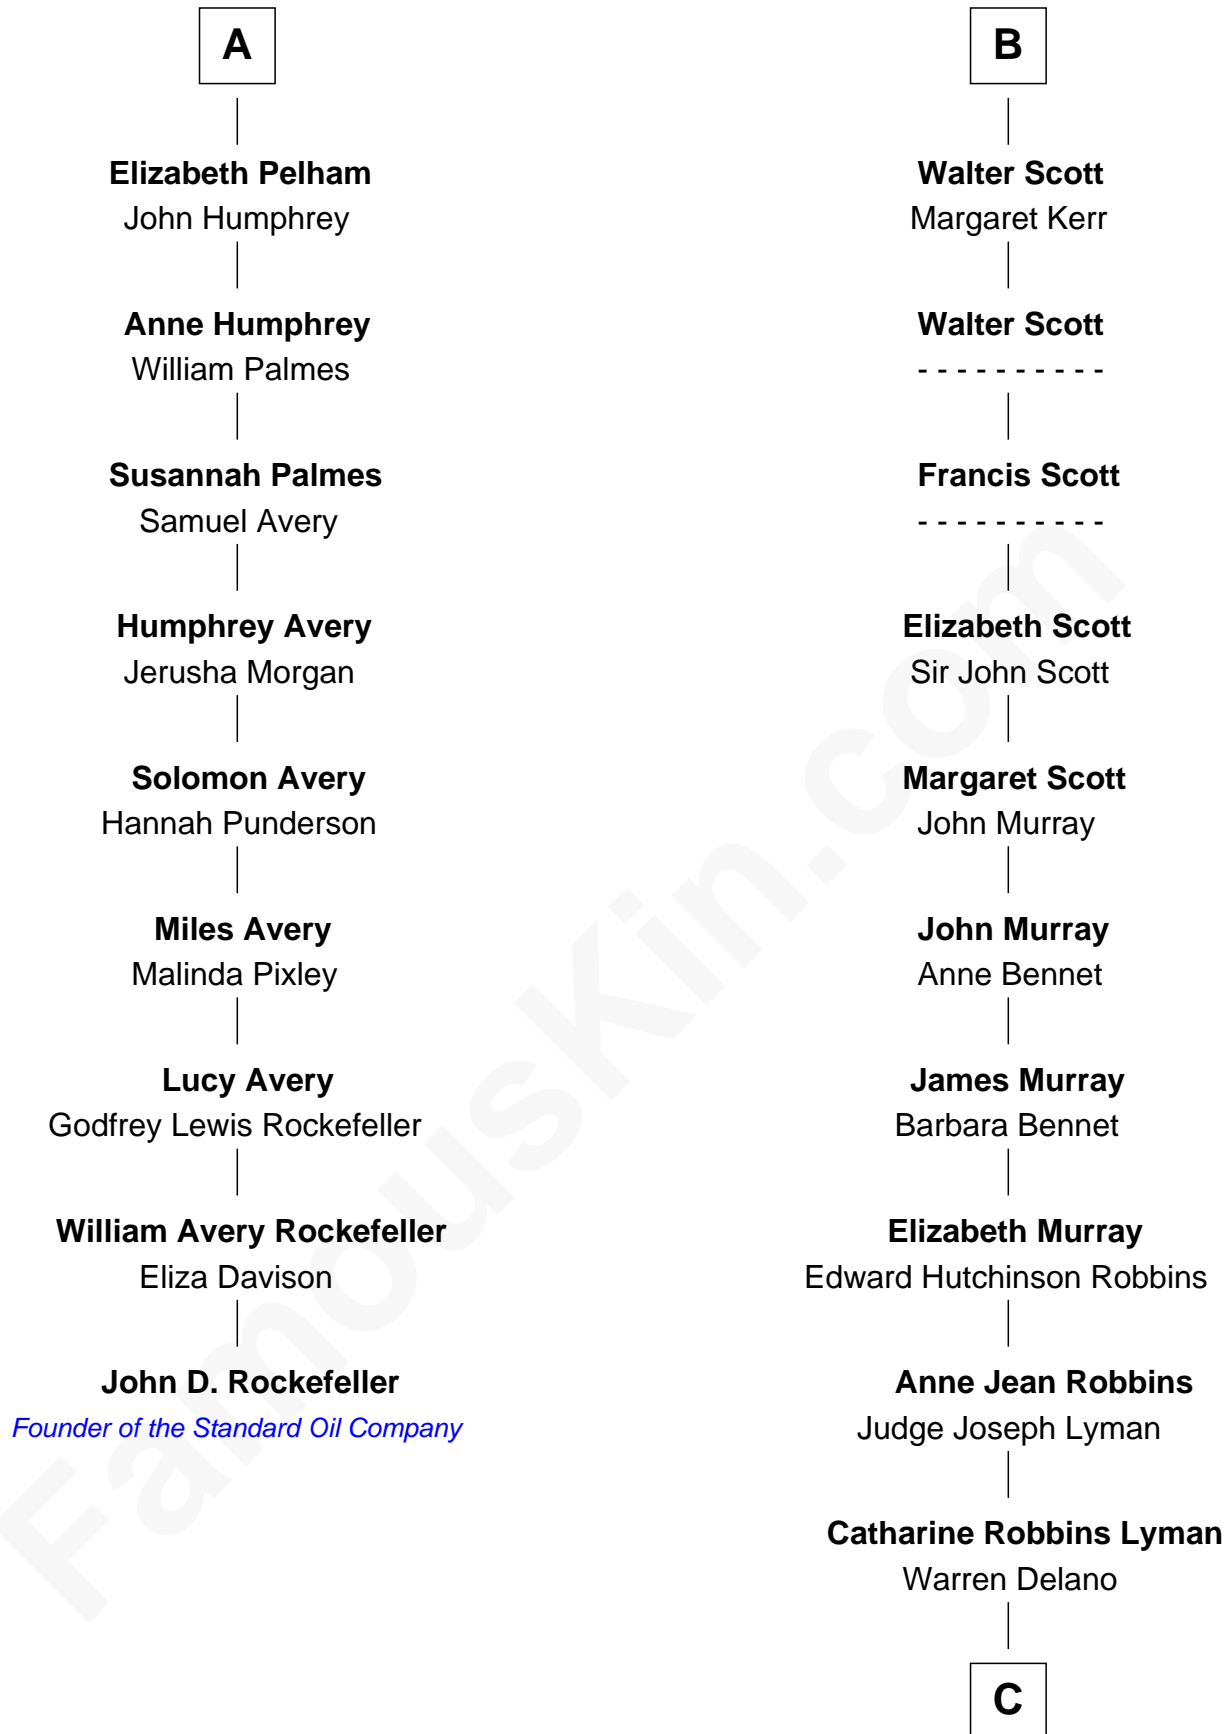

FamousKin.com Relationship Chart of

John D. Rockefeller

Founder of the Standard Oil Company

15th cousin 3 times removed of

Franklin D. Roosevelt

32nd U.S. President

Sir John Beaufort
Margaret de Holand

Edmund Beaufort
Eleanor Beauchamp

Eleanor Beaufort
Sir Robert Spencer

Margaret Spencer
Sir Thomas Carey

Sir William Carey
Mary Boleyn

Catherine Carey
Sir Francis Knollys

Anne Knollys
Sir Thomas West

Elizabeth West
Sir Herbert Pelham

A

Joan Beaufort

James I, King of Scotland

James II, King of Scotland
Mary of Guelders

Mary Stewart of Scotland
James Hamilton

James Hamilton

Sir John Hamilton
Janet Home

Margaret Hamilton
David Douglas

Margaret Douglas
Sir Walter Scott

B

C

|
Sara Delano
James Roosevelt

|
Franklin D. Roosevelt
32nd U.S. President

FamousKin.com