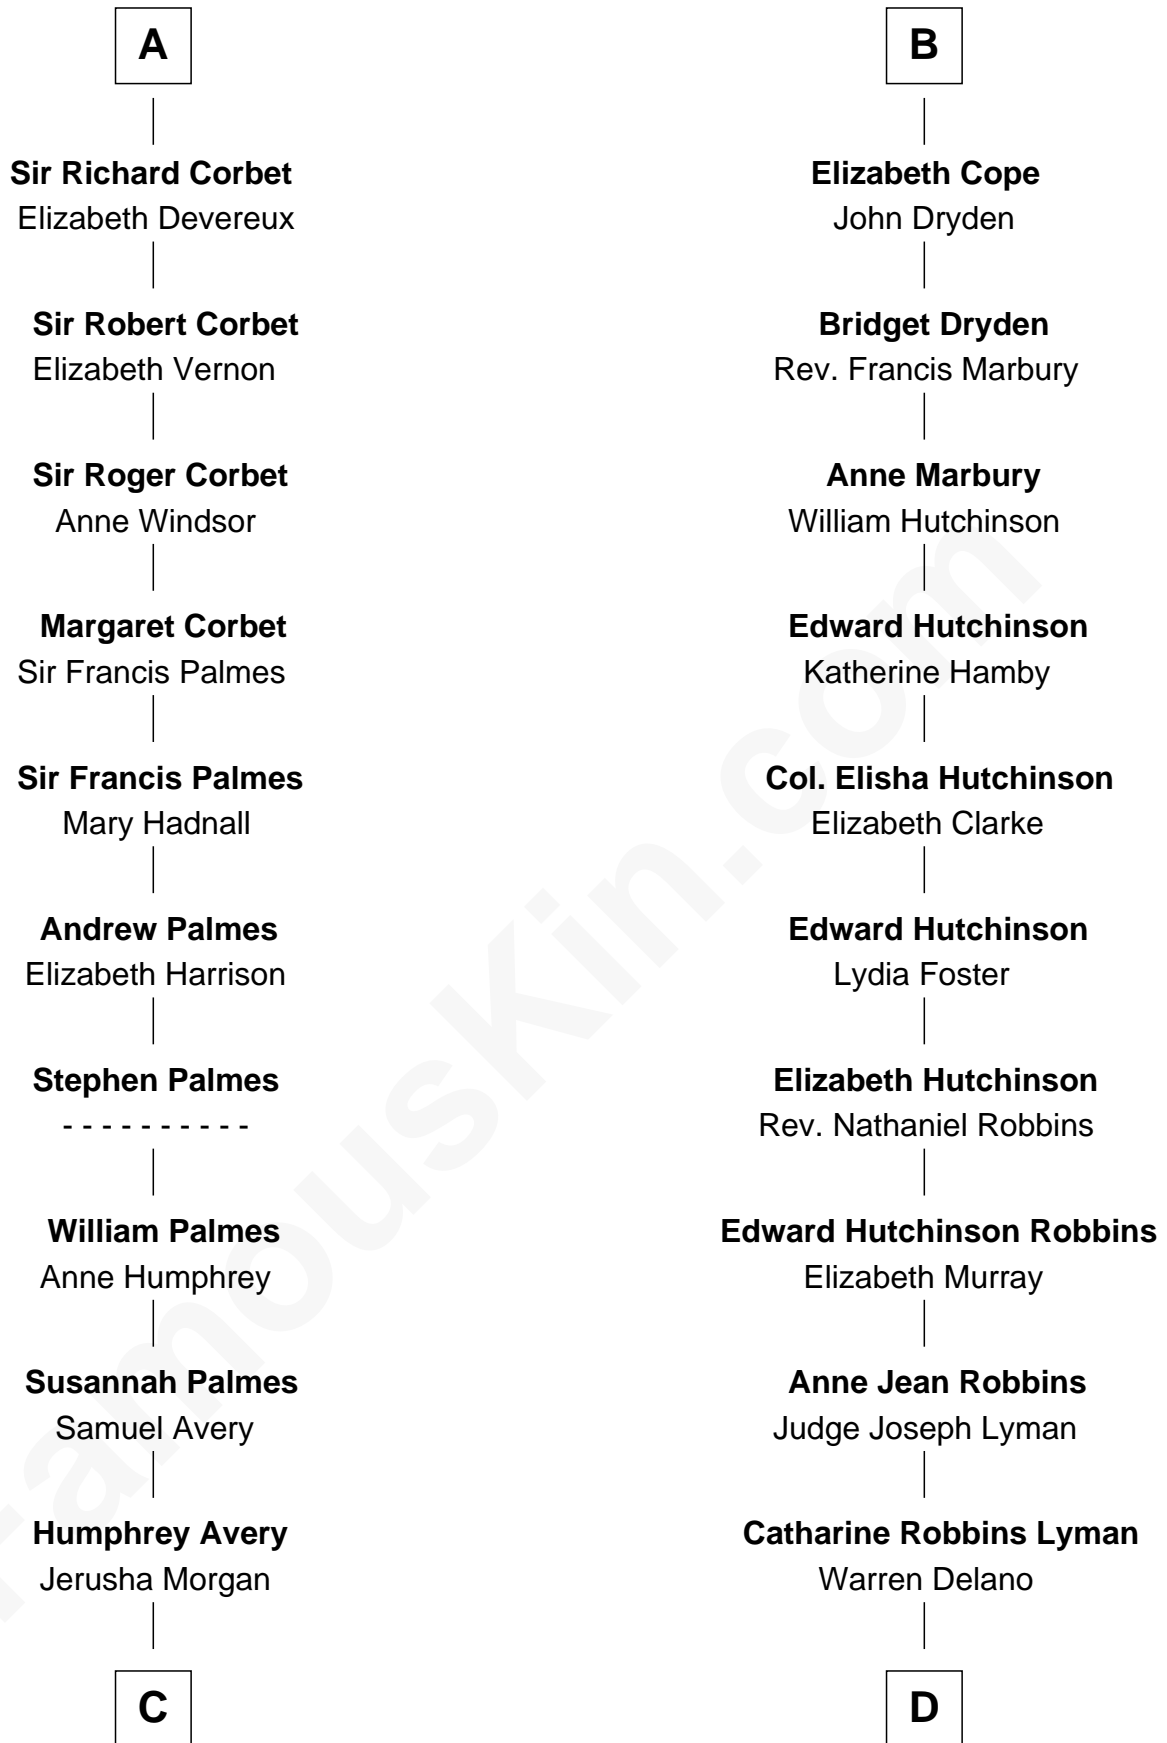

# FamousKin.com Relationship Chart of

**John D. Rockefeller**

*Founder of the Standard Oil Company*

18th cousin 3 times removed of

**Franklin D. Roosevelt**

*32nd U.S. President*

**Sir Gilbert Talbot**

Pernel le Boteler

Ankaret le Strange

**Mary Talbot**

Sir Thomas Greene

**Sir Thomas Greene**

Phillippa Ferrers

**Elizabeth Greene**

William Raleigh

**Sir Edward Raleigh**

Margaret Verney

**Sir Edward Raleigh**

Anne Chamberlayne

**Bridget Raleigh**

Sir John Cope

**B**

**C**

**Solomon Avery**  
Hannah Punderson

**Miles Avery**  
Malinda Pixley

**Lucy Avery**  
Godfrey Lewis Rockefeller

**William Avery Rockefeller**  
Eliza Davison

**John D. Rockefeller**  
*Founder of the Standard Oil Company*

**D**

**Sara Delano**  
James Roosevelt