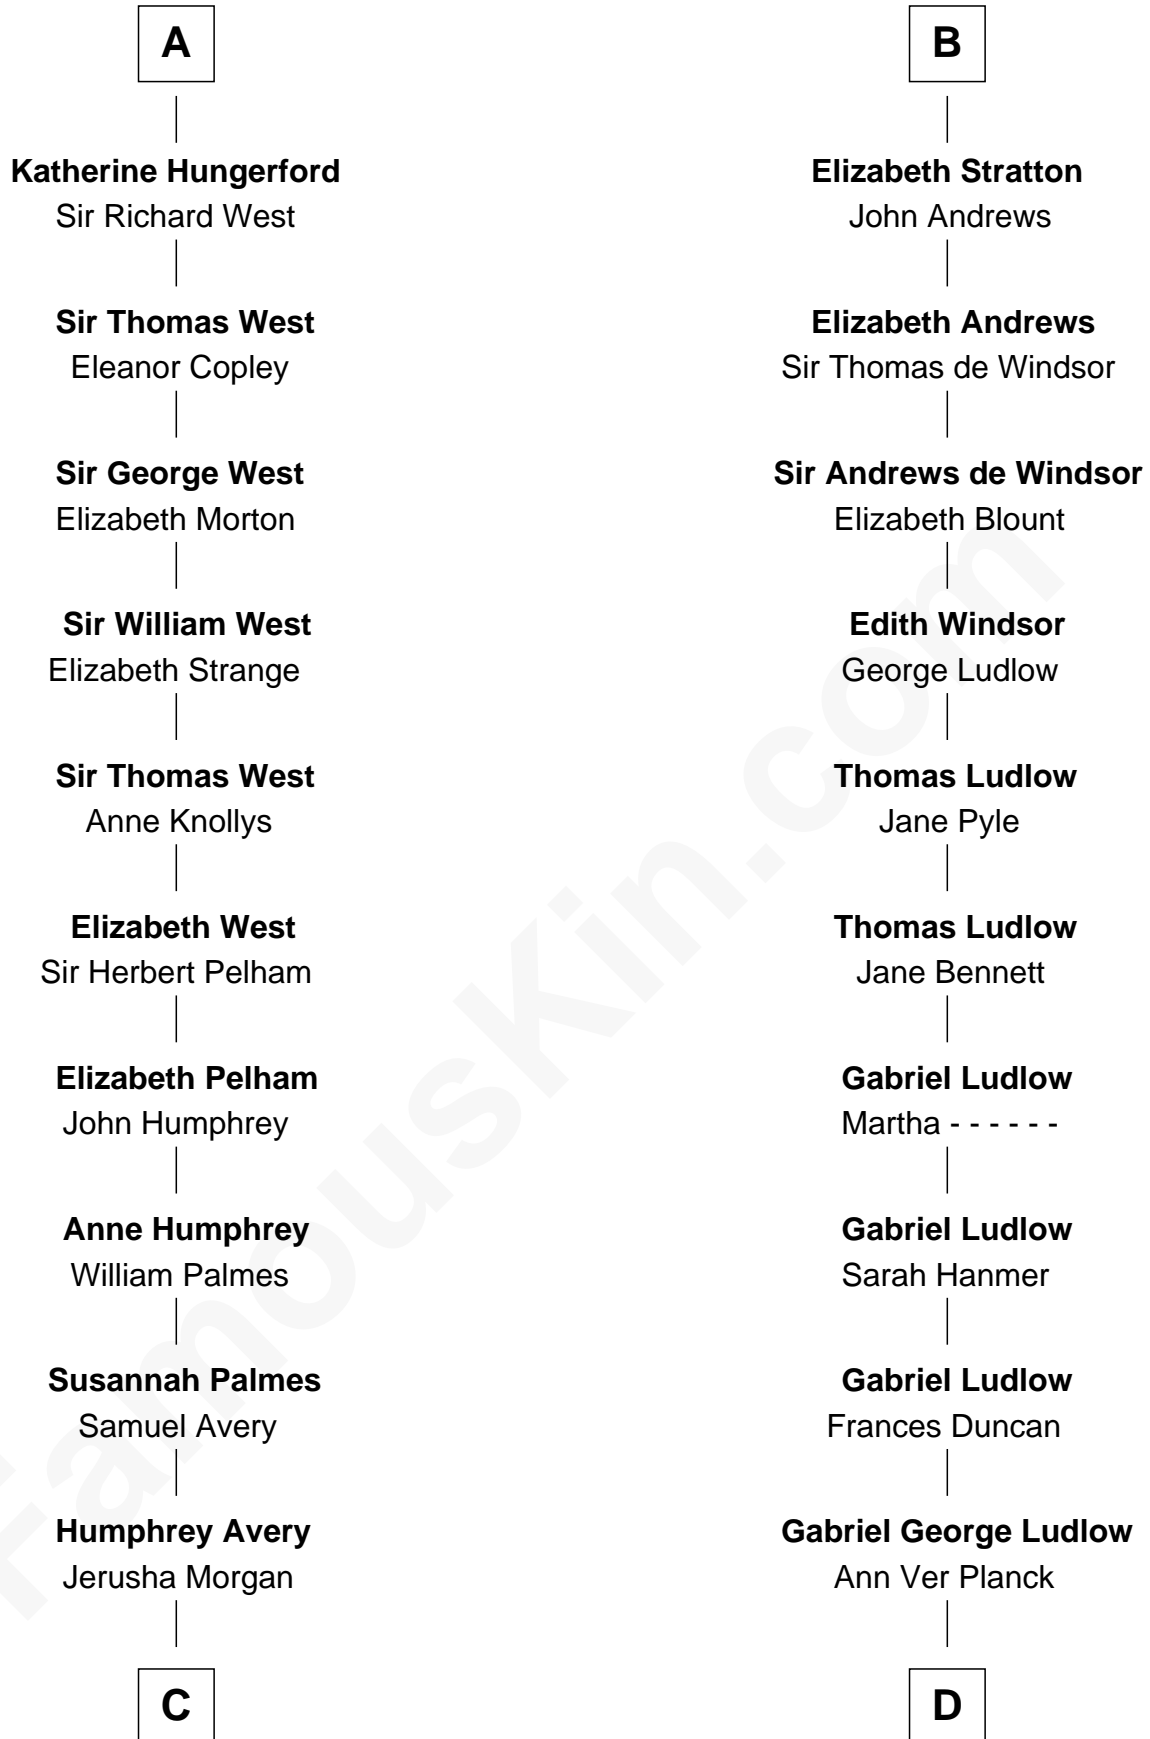

## Relationship Chart of

**John D. Rockefeller**

*Founder of the Standard Oil Company*

21st cousin of

**Eleanor Roosevelt**

*First Lady of President Franklin D. Roosevelt*

**Sir Hugh le Despencer**

**C**

**Solomon Avery**  
Hannah Punderson

**Miles Avery**  
Malinda Pixley

**Lucy Avery**  
Godfrey Lewis Rockefeller

**William Avery Rockefeller**  
Eliza Davison

**John D. Rockefeller**  
*Founder of the Standard Oil Company*

**D**

**Gabriel Ver Planck Ludlow**  
Elizabeth A. Hunter

**Dr. Edward Hunter Ludlow**  
Elizabeth Livingston

**Mary Livingston Ludlow**  
Valentine Gill Hall

**Anna Rebecca Hall**  
Elliott Roosevelt

**Eleanor Roosevelt**  
*First Lady of Franklin Roosevelt*