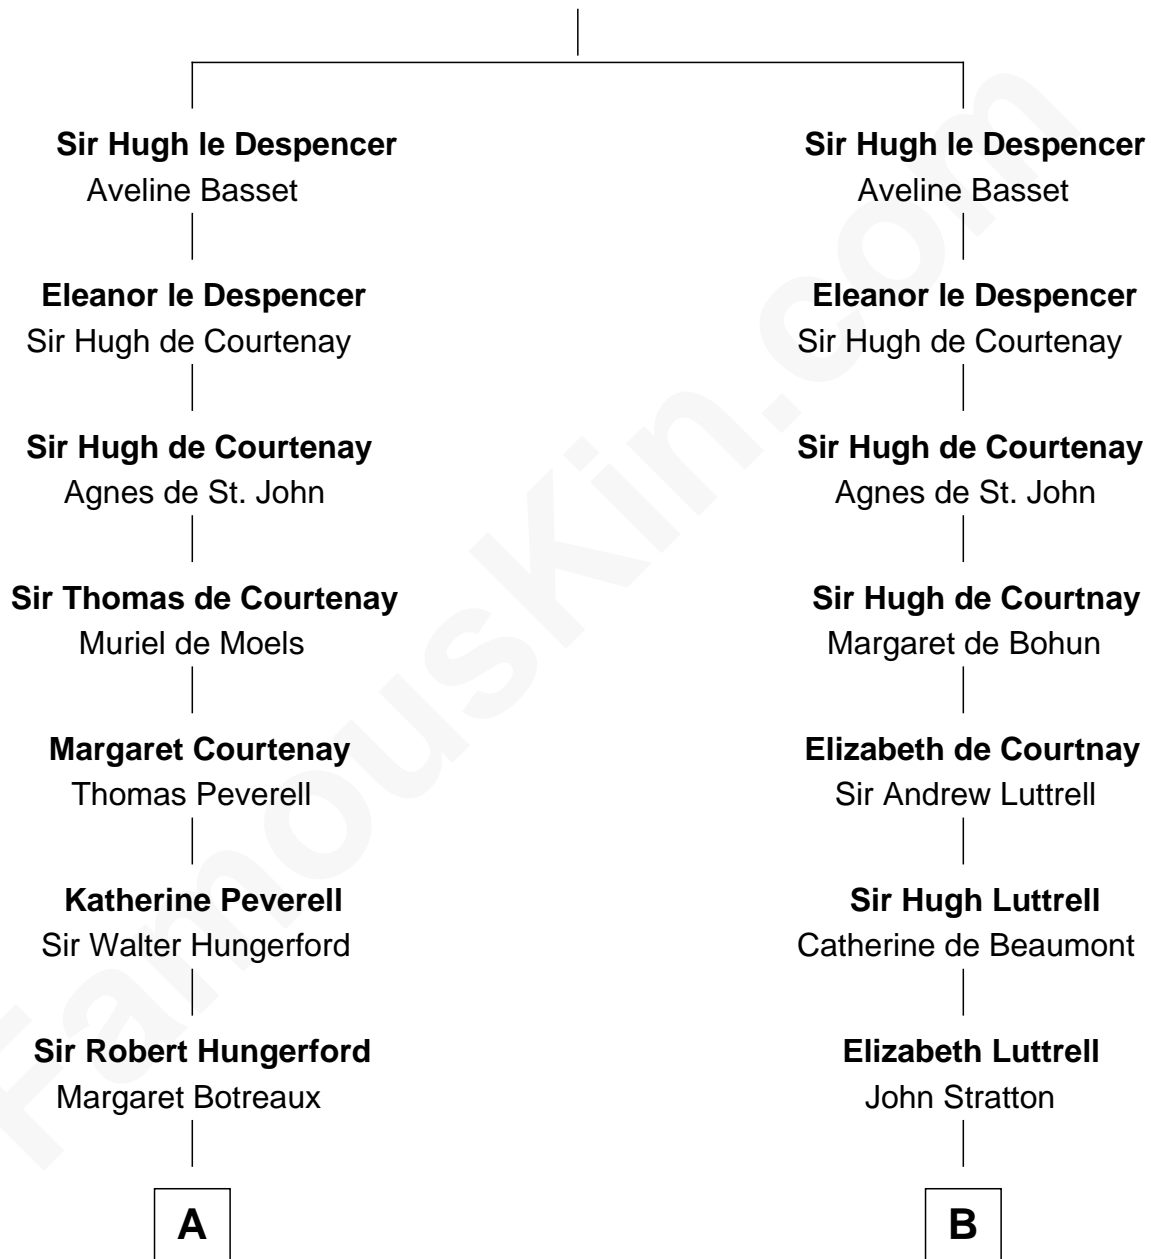

## Relationship Chart of

**John D. Rockefeller**

*Founder of the Standard Oil Company*

21st cousin of

**Eleanor Roosevelt**

*First Lady of President Franklin D. Roosevelt*

**Sir Hugh le Despencer**

**C**

**Solomon Avery**  
Hannah Punderson

**Miles Avery**  
Malinda Pixley

**Lucy Avery**  
Godfrey Lewis Rockefeller

**William Avery Rockefeller**  
Eliza Davison

**John D. Rockefeller**  
*Founder of the Standard Oil Company*

**D**

**Gabriel Ver Planck Ludlow**  
Elizabeth A. Hunter

**Dr. Edward Hunter Ludlow**  
Elizabeth Livingston

**Mary Livingston Ludlow**  
Valentine Gill Hall

**Anna Rebecca Hall**  
Elliott Roosevelt

**Eleanor Roosevelt**  
*First Lady of Franklin Roosevelt*