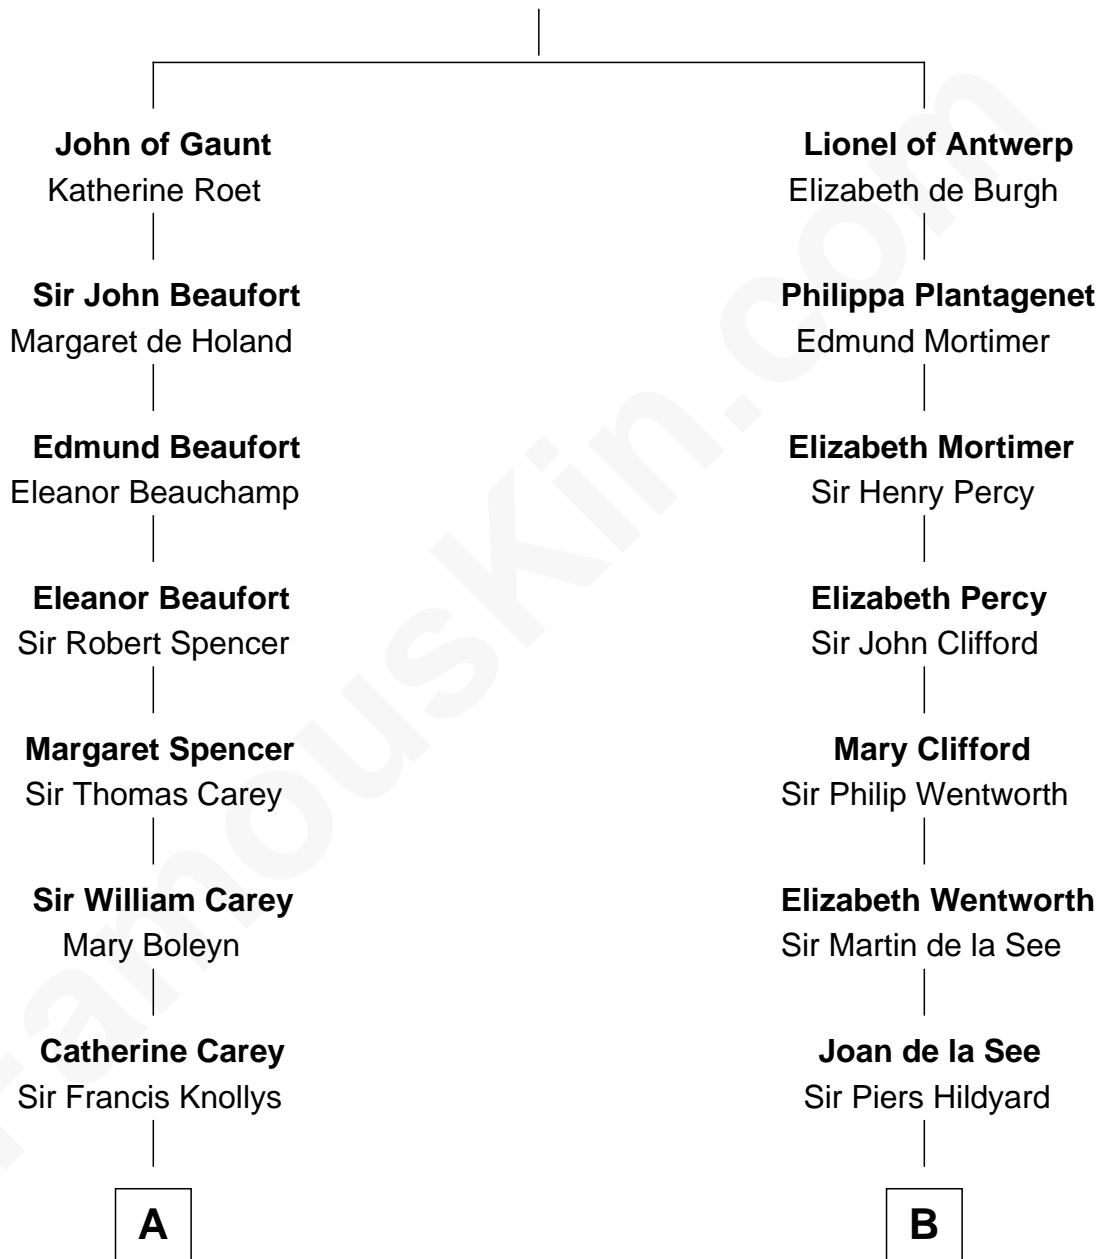

# FamousKin.com Relationship Chart of

**John D. Rockefeller**

*Founder of the Standard Oil Company*

**17th cousin 3 times removed of**

**Alice (Lee) Roosevelt**

*First Wife of President Theodore Roosevelt*

**Edward III, King of England**

Philippa of Hainault

**C**

**Mary Ann Cabot**  
Nathaniel Cabot Lee

**John Clarke Lee**  
Harriet Paine Rose

**George Cabot Lee**  
Caroline Watts Haskell

**Alice (Lee) Roosevelt**  
*Wife of President Theodore Roosevelt*