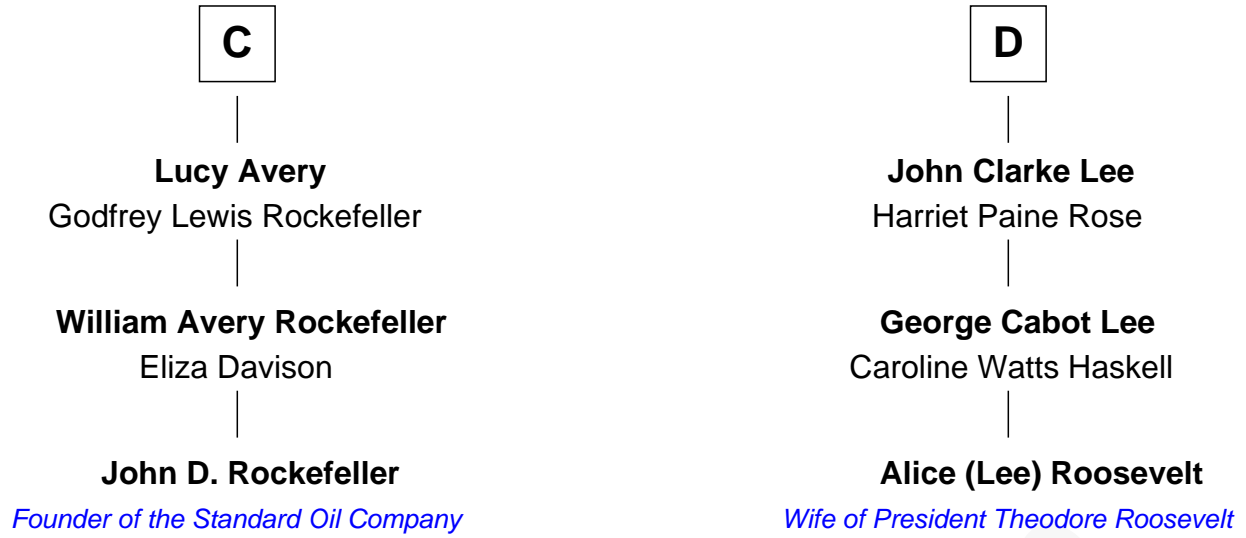

FamousKin.com Relationship Chart of

John D. Rockefeller

Founder of the Standard Oil Company

19th cousin of

Alice (Lee) Roosevelt

First Wife of President Theodore Roosevelt

FamousKin.com