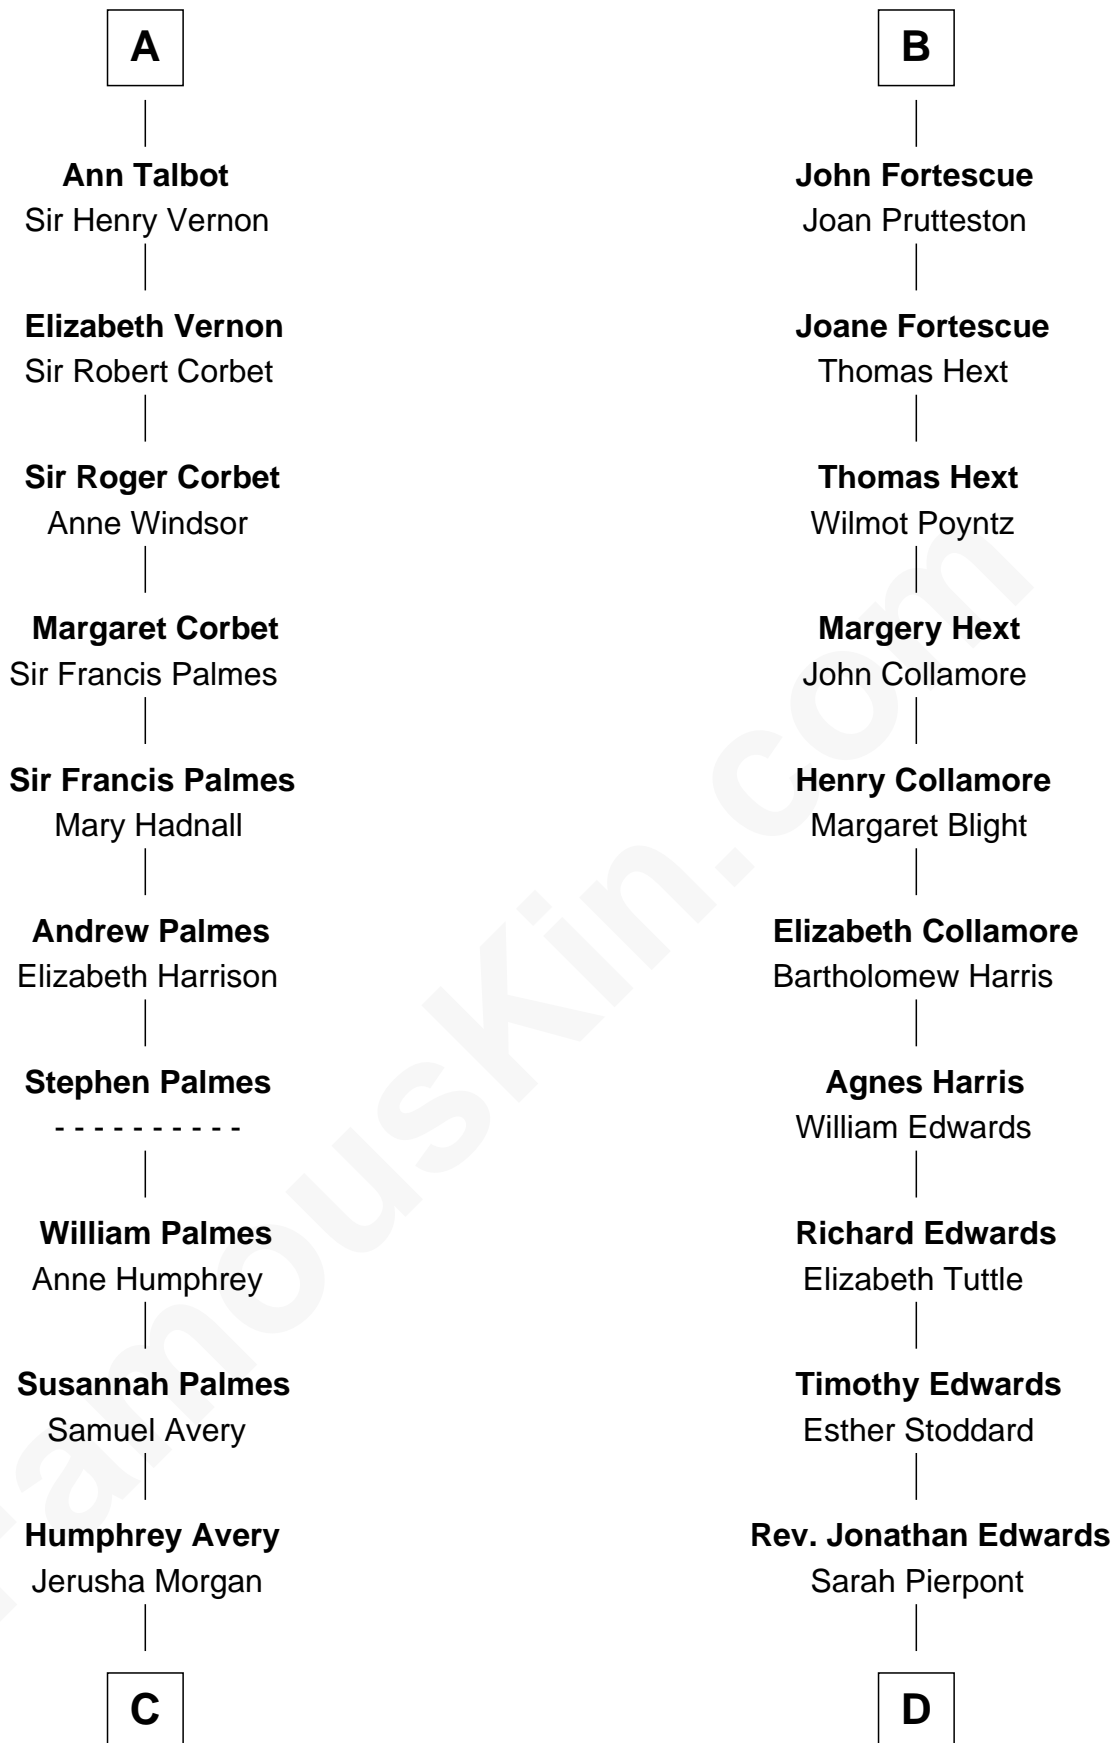

FamousKin.com Relationship Chart of

John D. Rockefeller

Founder of the Standard Oil Company

21st cousin of

Edith (Carow) Roosevelt

First Lady of President Theodore Roosevelt

Sir Geoffrey FitzPiers

Aveline de Clare

C

Solomon Avery
Hannah Punderson

Miles Avery
Malinda Pixley

Lucy Avery
Godfrey Lewis Rockefeller

William Avery Rockefeller
Eliza Davison

John D. Rockefeller
Founder of the Standard Oil Company

D

Timothy Edwards
Rhoda Ogden

Sarah Edwards
Daniel Tyler

Gen. Daniel Tyler
Emily Lee

Gertrude Elizabeth Tyler
Charles Carow

Edith (Carow) Roosevelt
First Lady of Theodore Roosevelt

FamousKin.com