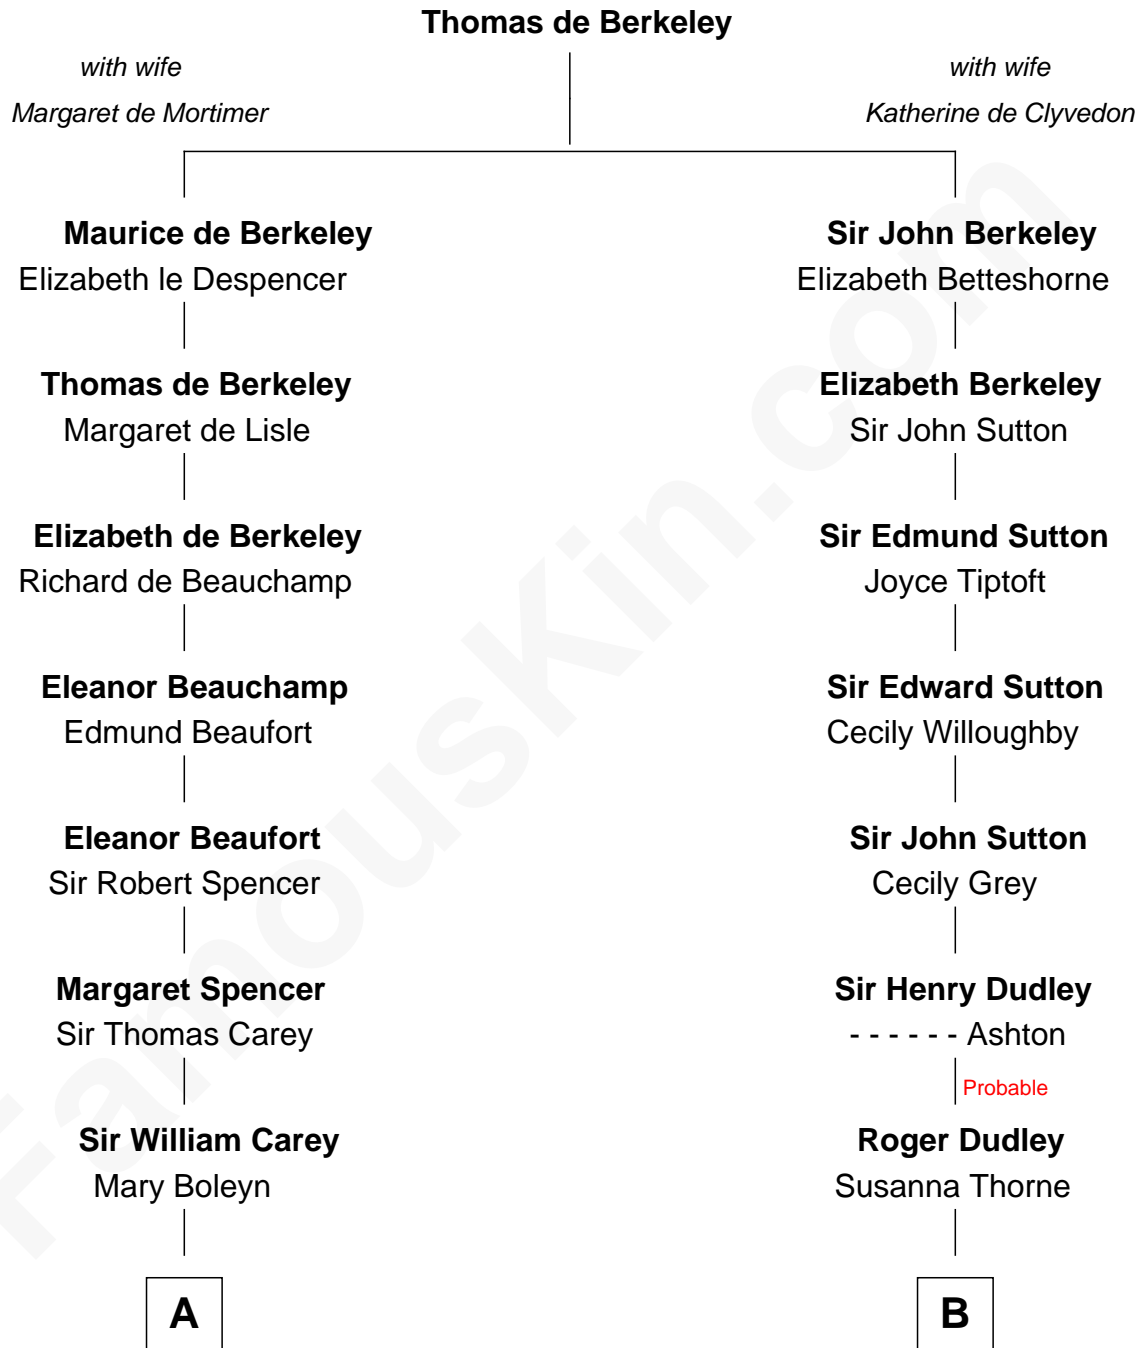

# FamousKin.com Relationship Chart of

**John D. Rockefeller**

*Founder of the Standard Oil Company*

18th cousin 1 time removed of

**James Taylor**

*Singer-Songwriter*

**C**

**William Avery Rockefeller**

Eliza Davison

**John D. Rockefeller**

*Founder of the Standard Oil Company*

**D**

**Ella Angelique Knox**

Henry Herman Woodard

**Gertrude Arline Woodard**

Dr. Isaac Montrose Taylor

**James Taylor**

*Singer-Songwriter*

FamousKin.com