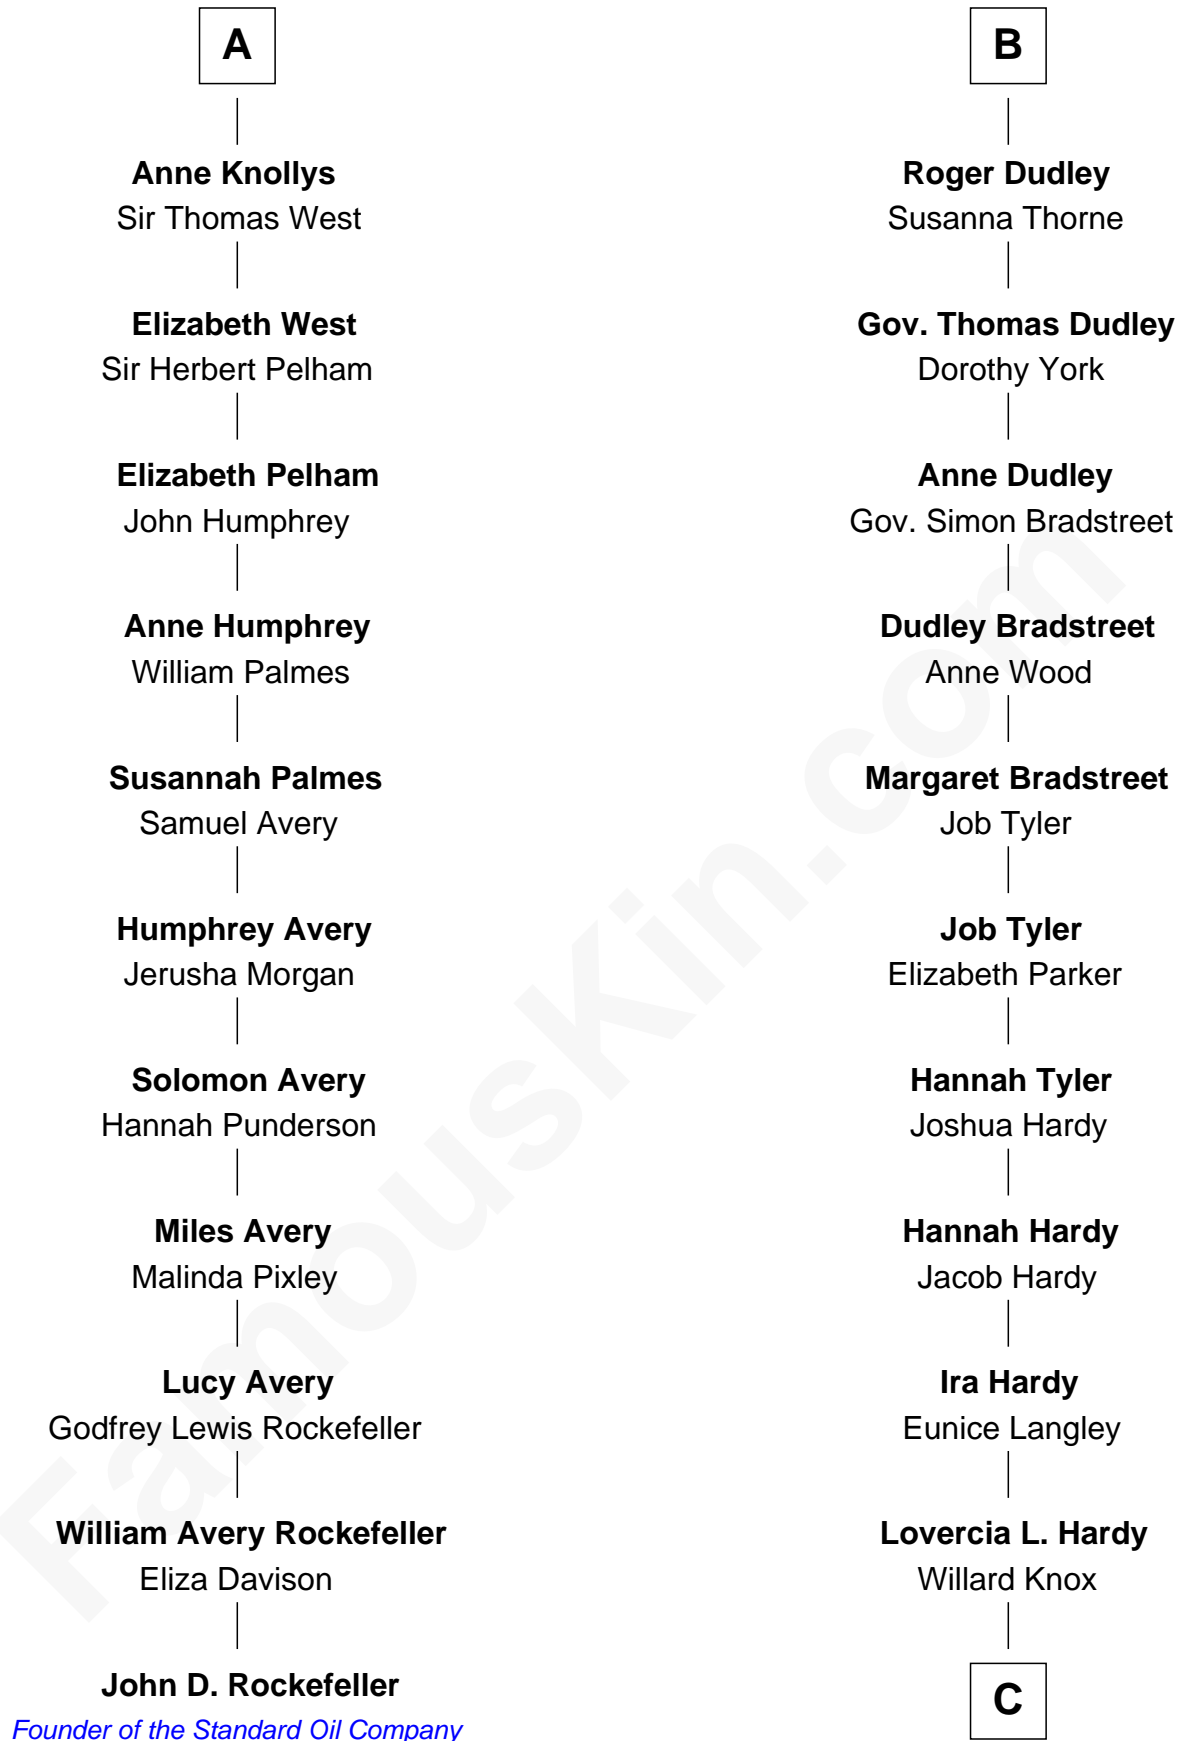

FamousKin.com Relationship Chart of

John D. Rockefeller

Founder of the Standard Oil Company

17th cousin 3 times removed of

James Taylor

Singer-Songwriter

Sir Reynold de Grey

Eleanor le Strange

C

Fred Charles Knox
Ruth Elizabeth Collins

Ella Angelique Knox
Henry Herman Woodard

Gertrude Arline Woodard
Dr. Isaac Montrose Taylor

James Taylor
Singer-Songwriter

FamousKin.com