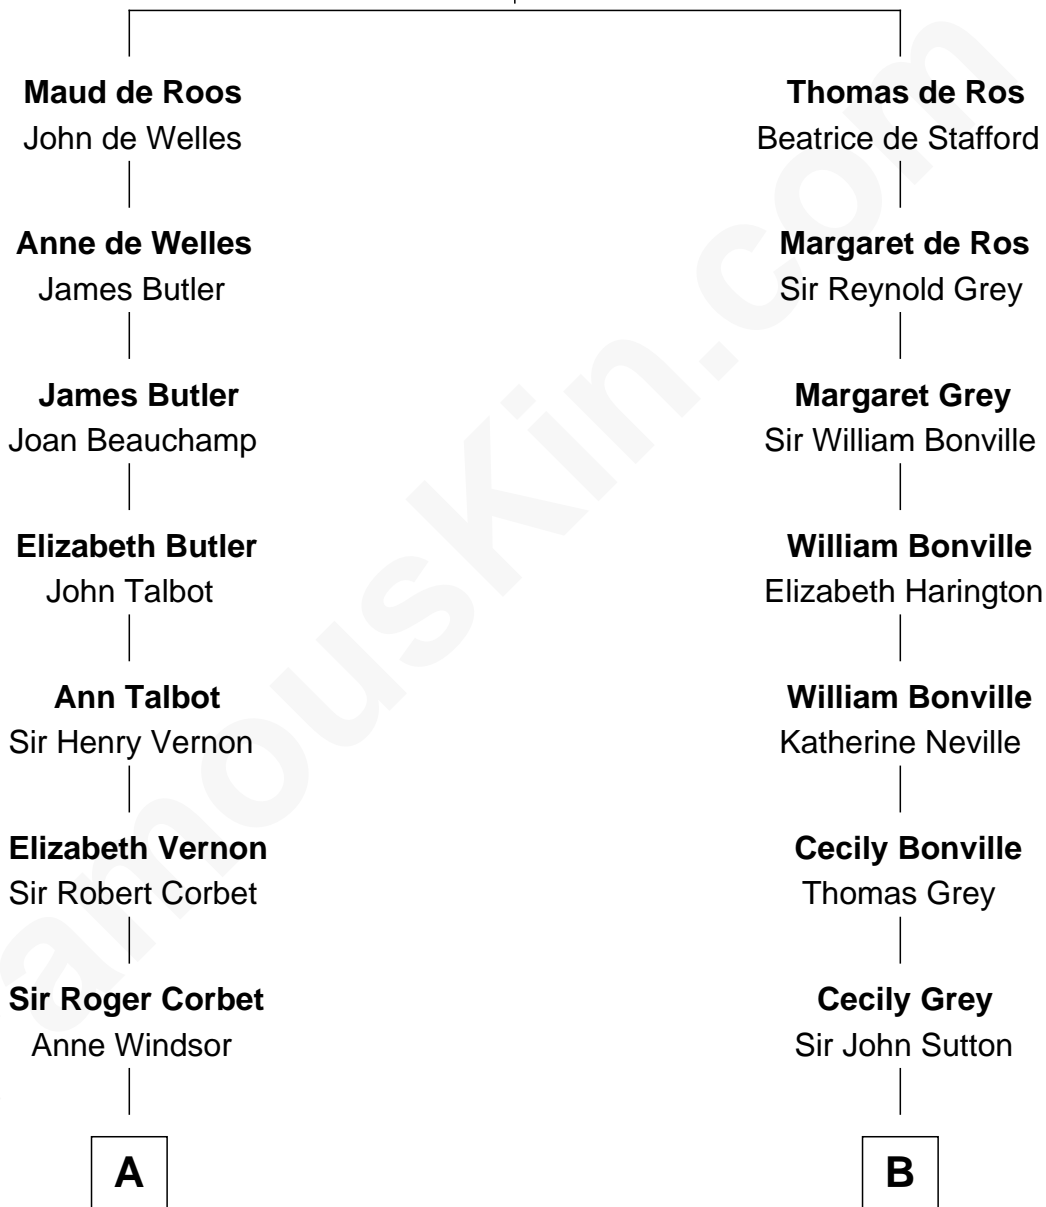

## Relationship Chart of

### John D. Rockefeller

Founder of the Standard Oil Company

18th cousin 3 times removed of

**James Taylor**  
Singer-Songwriter

**Sir William de Ros**  
Margery de Badlesmere

**C**

**William Avery Rockefeller**

Eliza Davison

**John D. Rockefeller**

*Founder of the Standard Oil Company*

**D**

**Lovercia L. Hardy**

Willard Knox

**Fred Charles Knox**

Ruth Elizabeth Collins

**Ella Angelique Knox**

Henry Herman Woodard

**Gertrude Arline Woodard**

Dr. Isaac Montrose Taylor

**James Taylor**

*Singer-Songwriter*

FamousKin.com