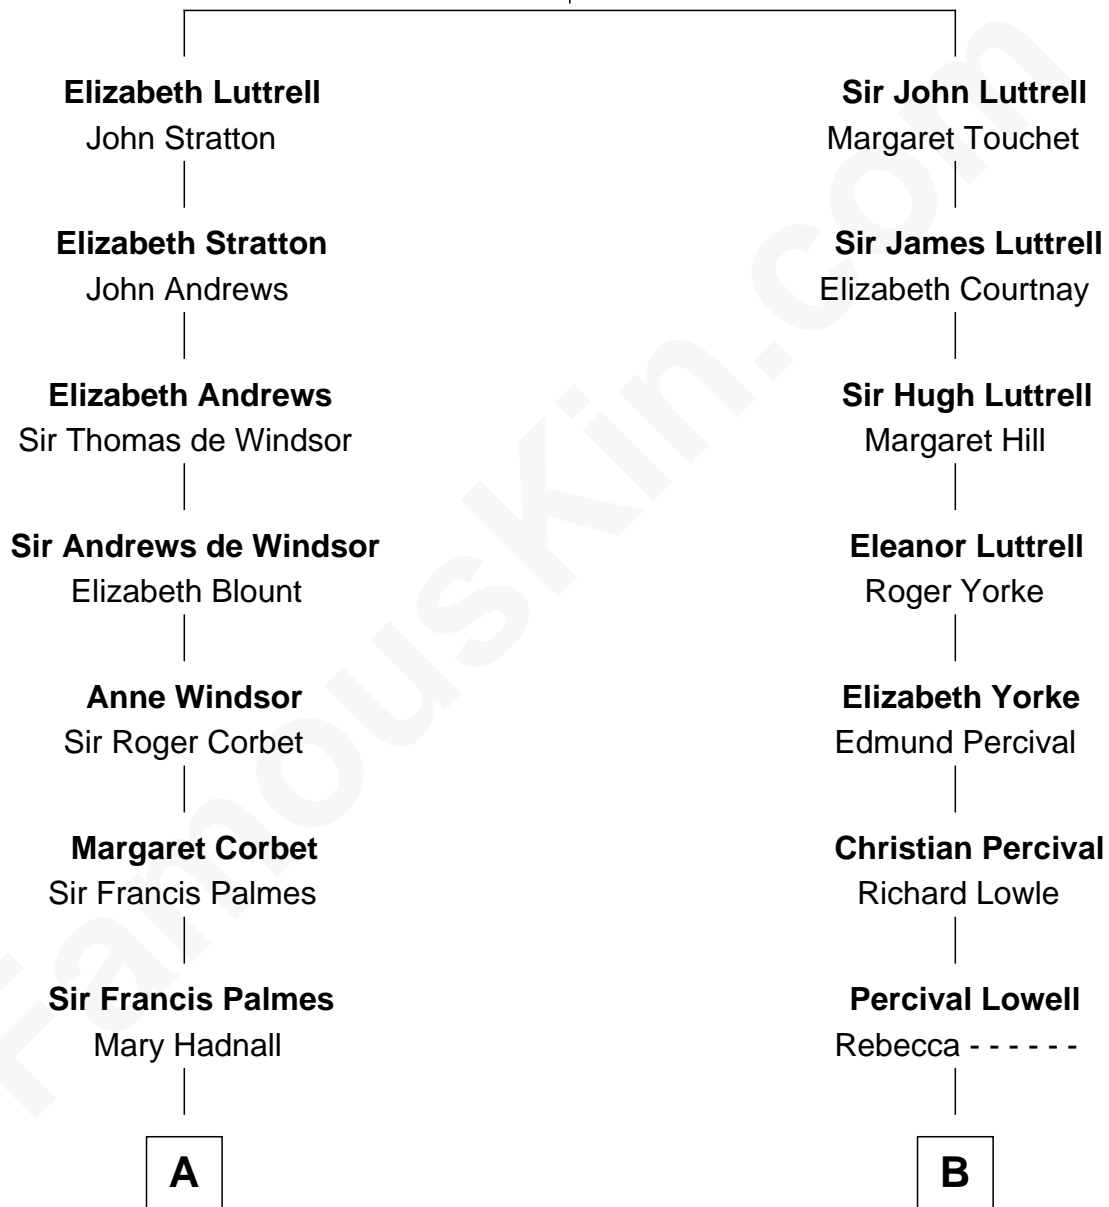

FamousKin.com Relationship Chart of

John D. Rockefeller

Founder of the Standard Oil Company

16th cousin 2 times removed of

Bill Weld

68th Governor of Massachusetts

Sir Hugh Luttrell
Catherine de Beaumont

C

—
Mary Blake Nichols

—
David Weld

—
Bill Weld

68th Governor of Massachusetts

FamousKin.com