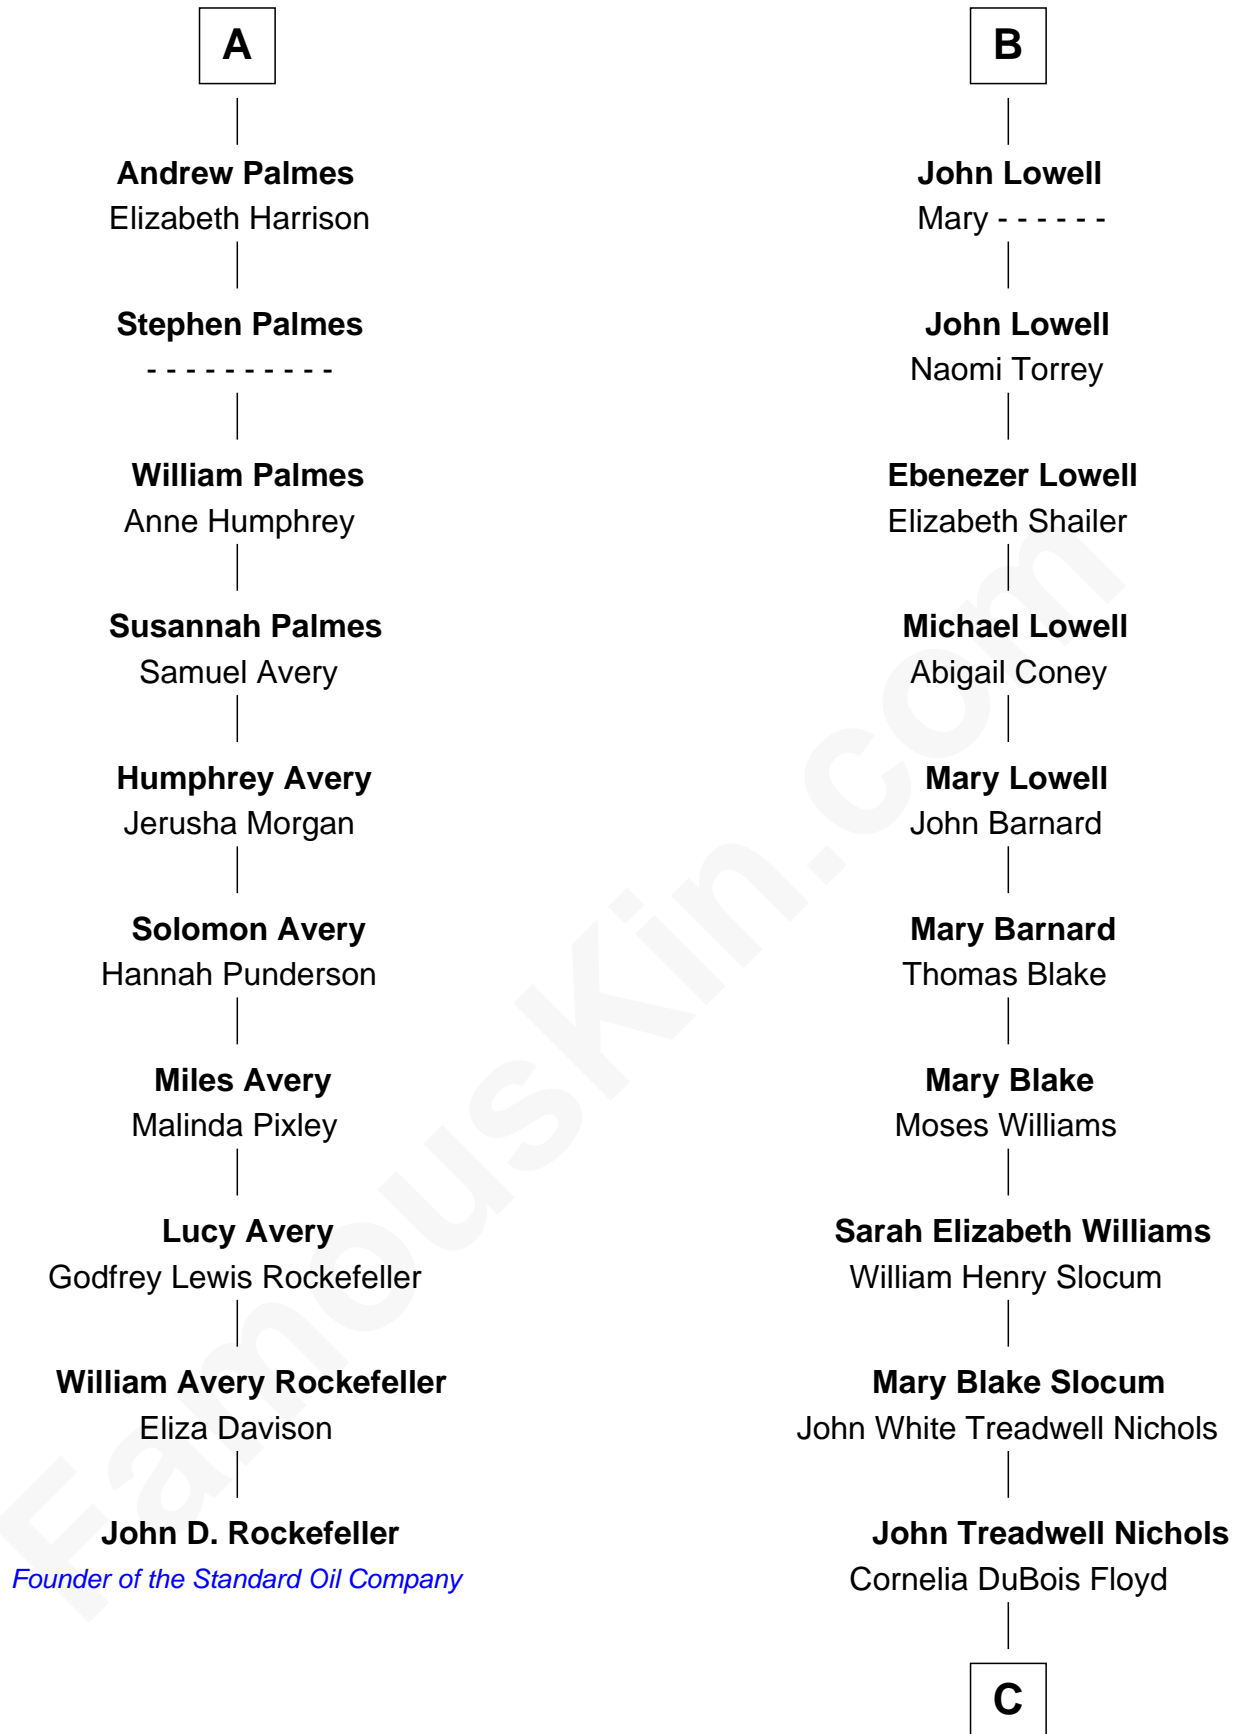

FamousKin.com Relationship Chart of

John D. Rockefeller

Founder of the Standard Oil Company

16th cousin 2 times removed of

Bill Weld

68th Governor of Massachusetts

Sir Hugh Luttrell
Catherine de Beaumont

C

—
Mary Blake Nichols

—
David Weld

—
Bill Weld

68th Governor of Massachusetts

FamousKin.com