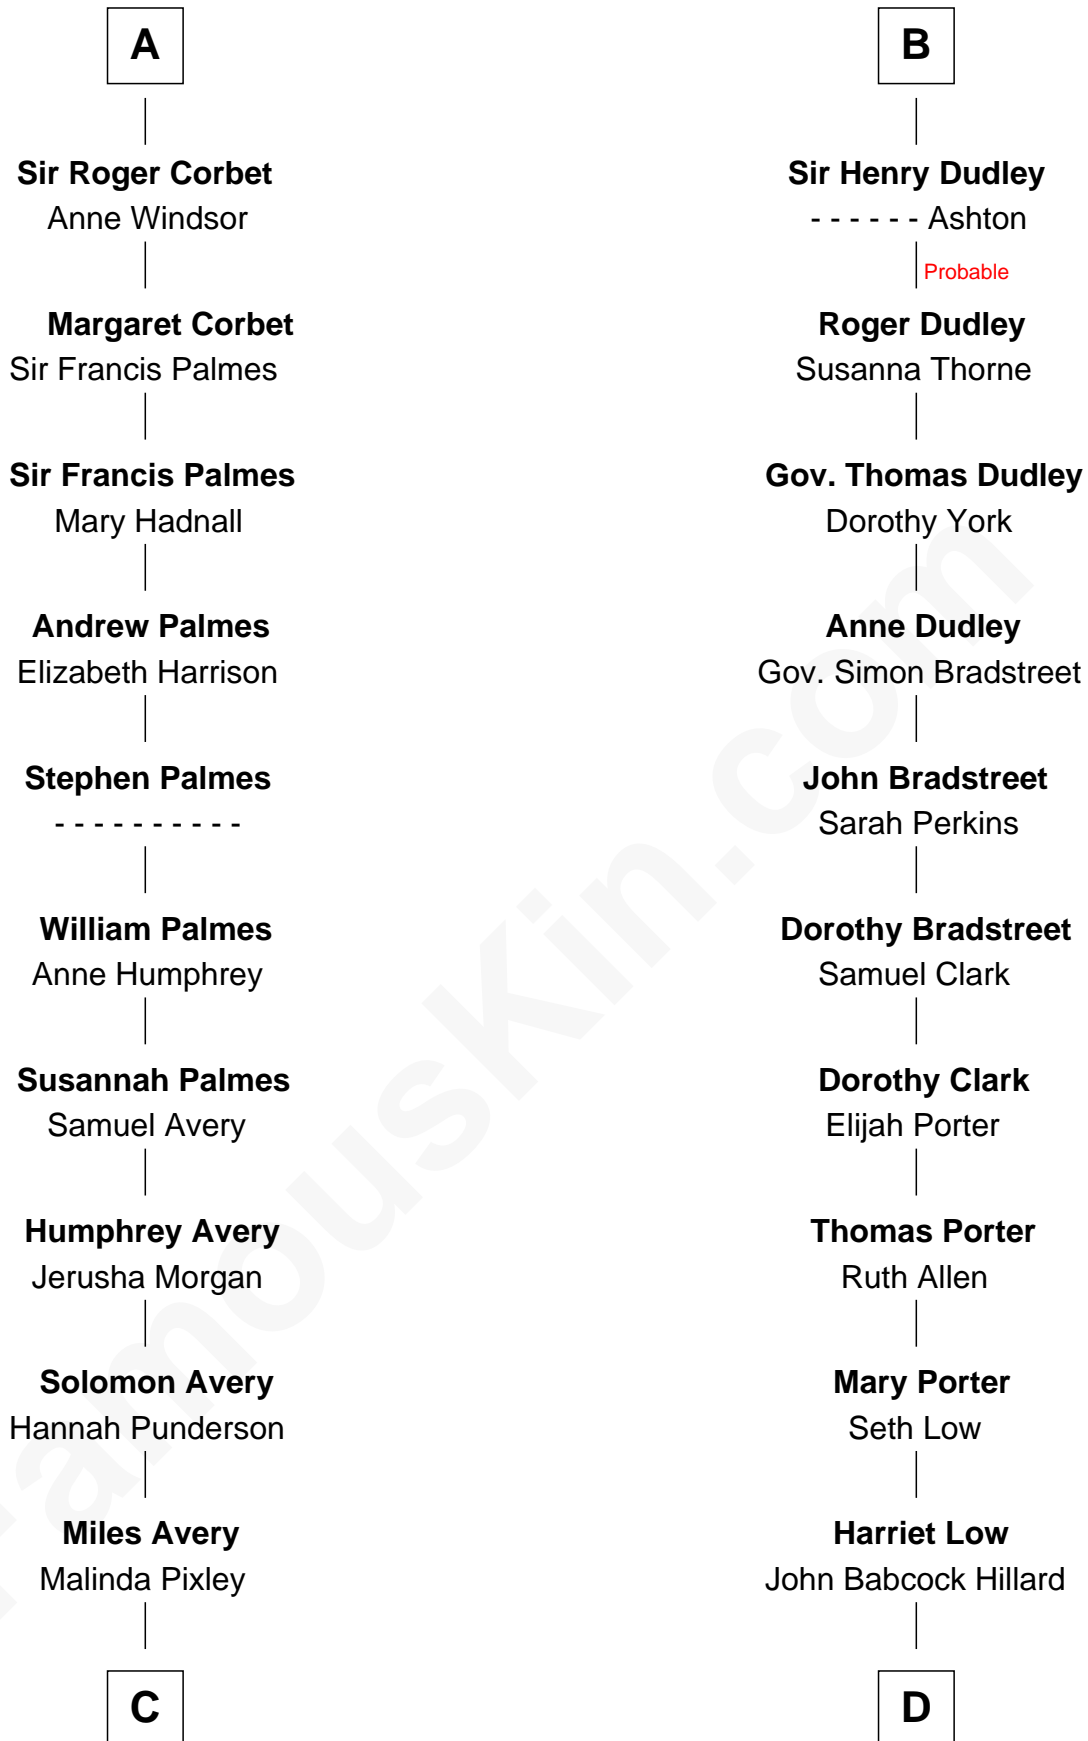

FamousKin.com Relationship Chart of

John D. Rockefeller

Founder of the Standard Oil Company

19th cousin 1 time removed of

Bill Weld

68th Governor of Massachusetts

C

Lucy Avery

Godfrey Lewis Rockefeller

William Avery Rockefeller

Eliza Davison

John D. Rockefeller

Founder of the Standard Oil Company

D

Harriet Hillard

William Augustus White

Margaret Low White

Francis Minot Weld

David Weld

Mary Blake Nichols

Bill Weld

68th Governor of Massachusetts