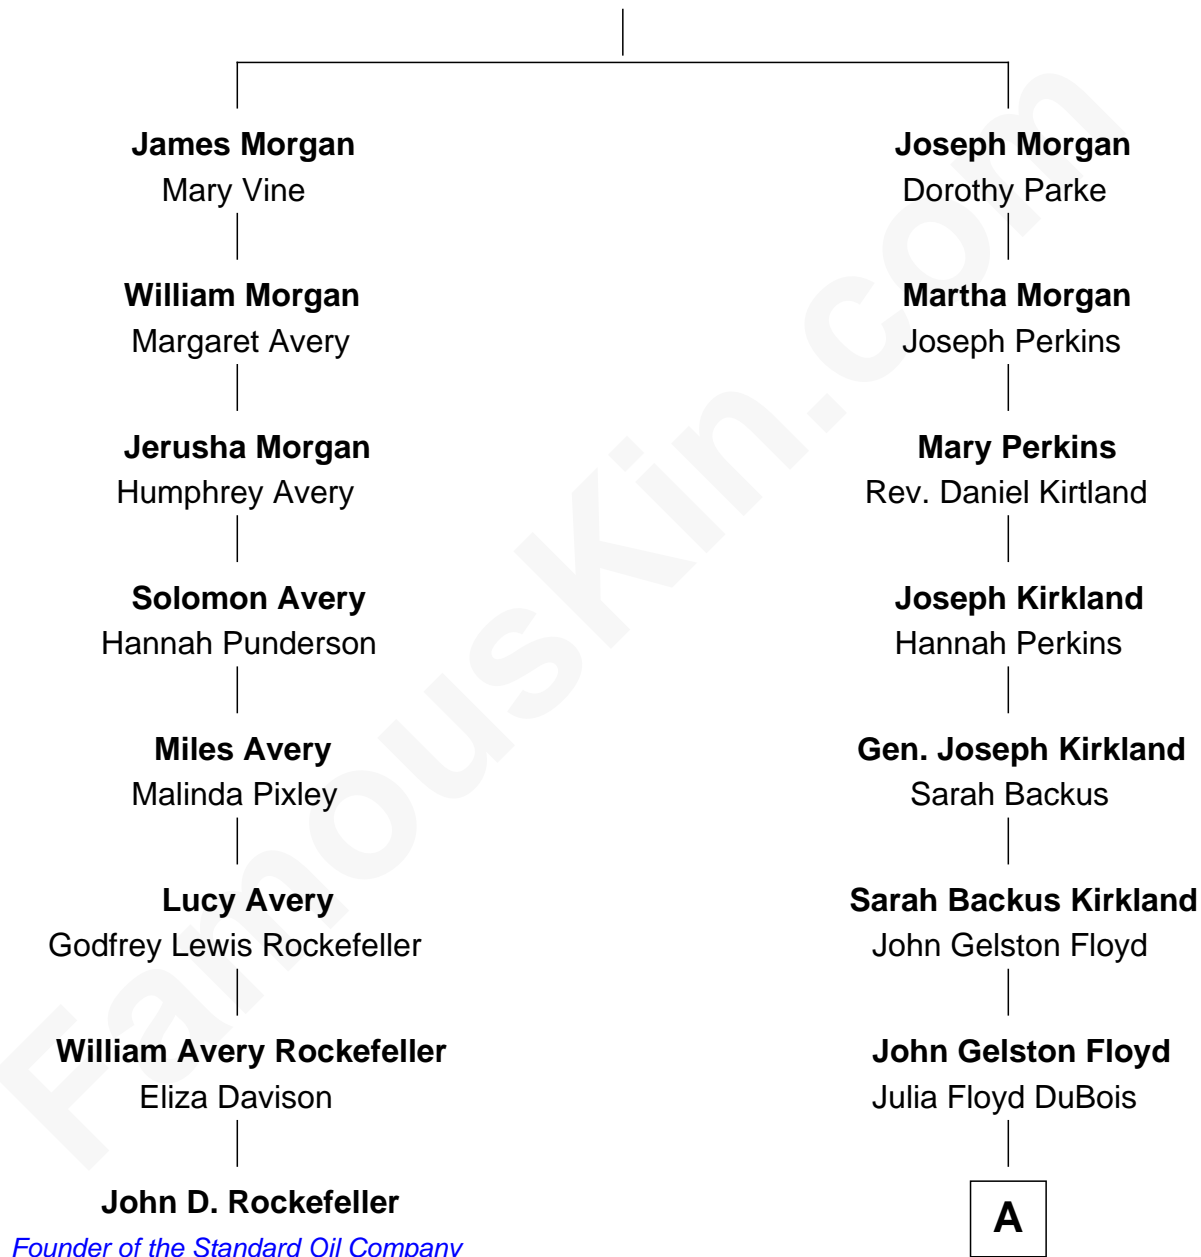

# FamousKin.com Relationship Chart of

**John D. Rockefeller**

*Founder of the Standard Oil Company*

7th cousin 2 times removed of

**Bill Weld**

*68th Governor of Massachusetts*

**James Morgan**

Margery Hill

**A**

—  
**Cornelia DuBois Floyd**  
John Treadwell Nichols

—  
**Mary Blake Nichols**  
David Weld

—  
**Bill Weld**

*68th Governor of Massachusetts*

FamousKin.com