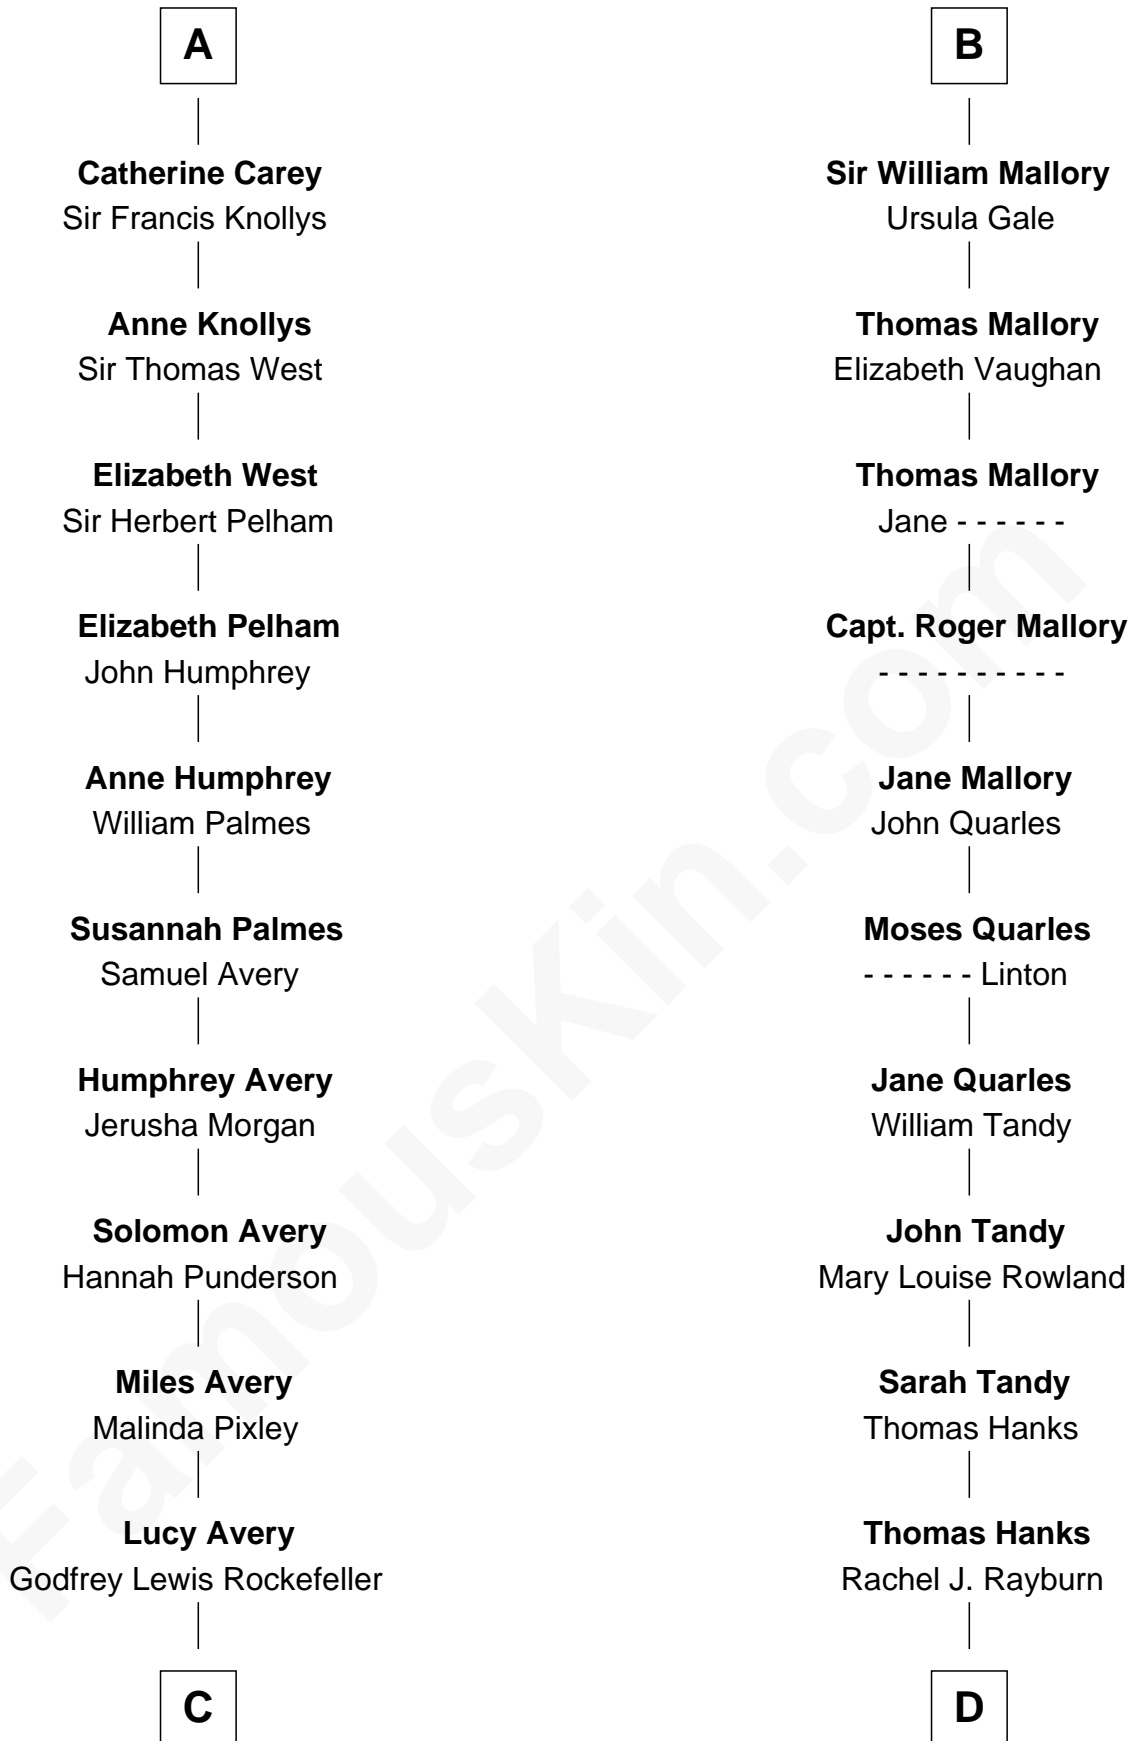

FamousKin.com Relationship Chart of

John D. Rockefeller

Founder of the Standard Oil Company

18th cousin 2 times removed of

Tom Hanks

Movie Actor

Edmund Fitzalan

Alice de Warenne

C

William Avery Rockefeller

Eliza Davison

John D. Rockefeller

Founder of the Standard Oil Company

D

Daniel Boone Hanks

Mary Catherine Mefford