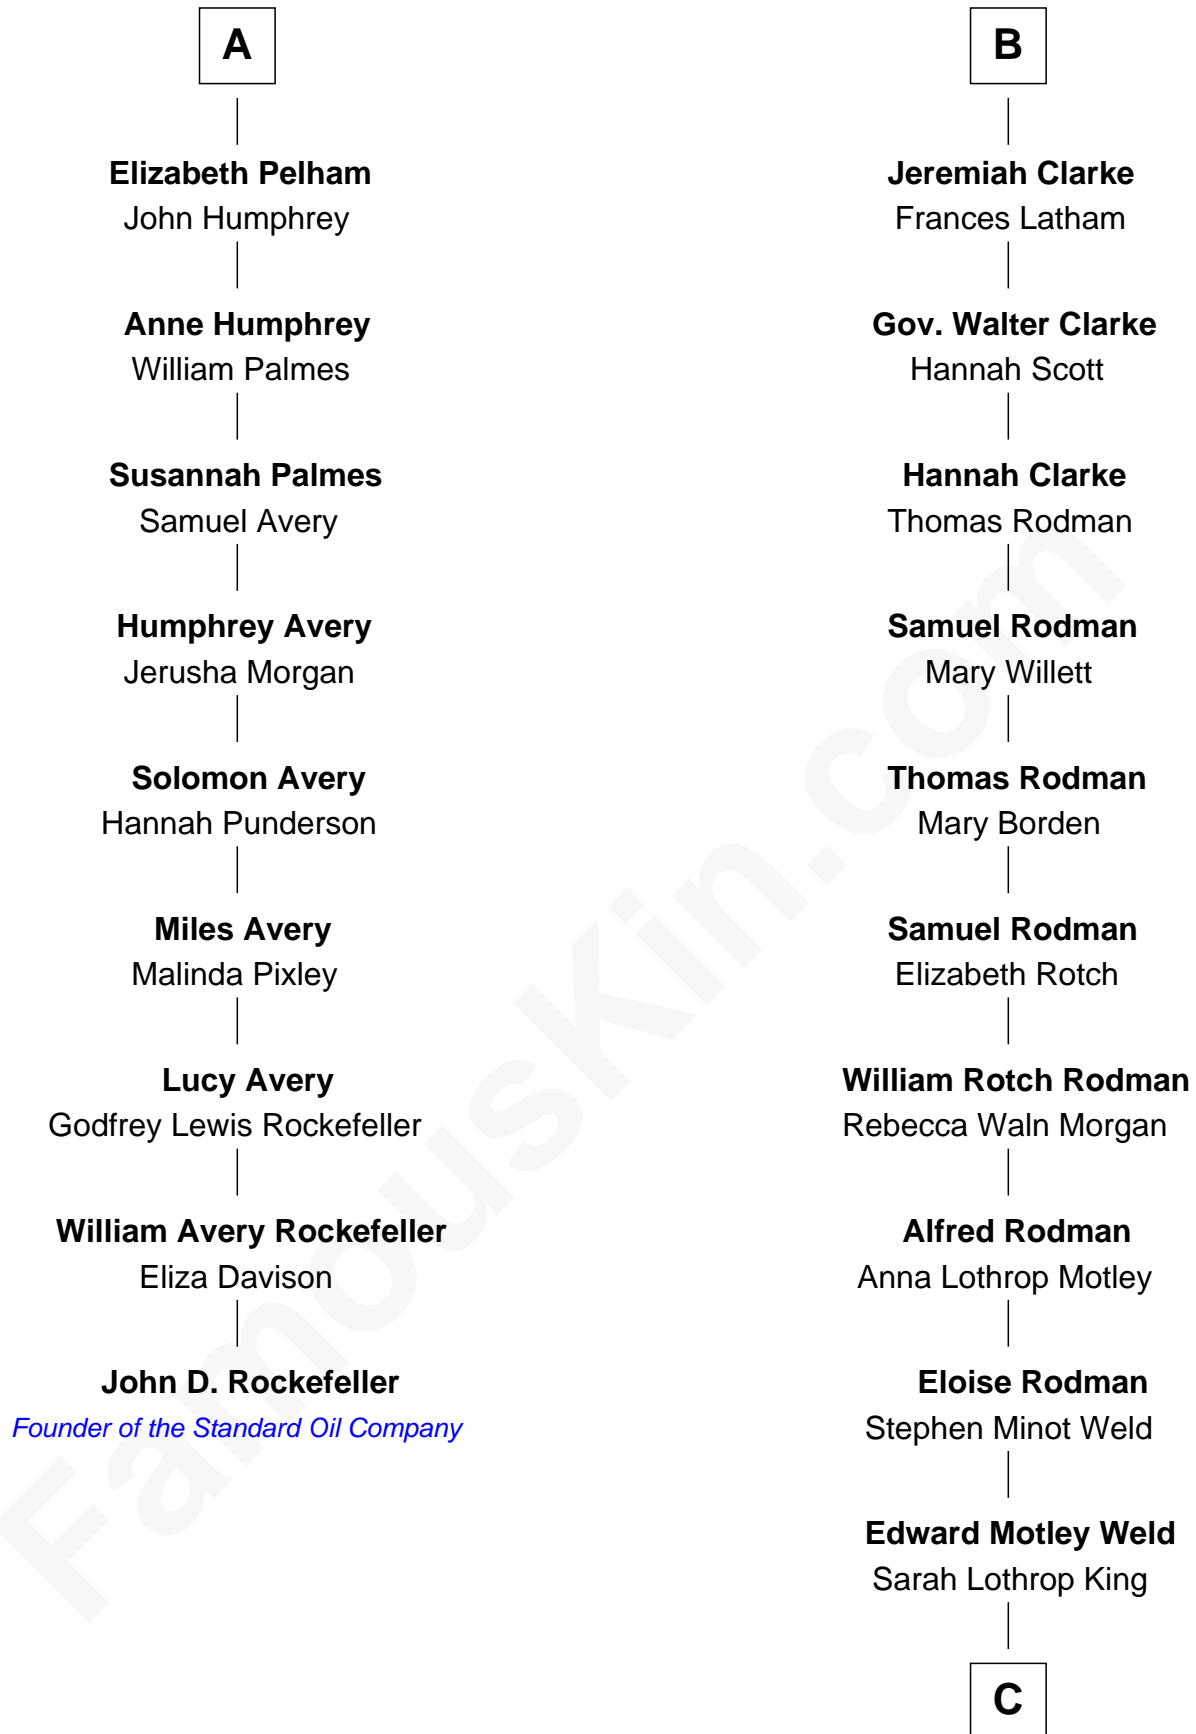

FamousKin.com Relationship Chart of

John D. Rockefeller

Founder of the Standard Oil Company

15th cousin 3 times removed of

Tuesday Weld

TV and Movie Actress

Elizabeth Cokayne

with husband
Sir Laurence Cheney

Anne Danvers

Catherine Carey

Sir Francis Knollys

Elizabeth Lovett

Anthony Cave

Anne Knollys

Sir Thomas West

Mary Cave

Sir Jerome Weston

Elizabeth West

Sir Herbert Pelham

Mary Weston

William Clerke

A

B

C

Lothrop Motley Weld

Yosene Balfour Ker

Tuesday Weld

TV and Movie Actress

FamousKin.com