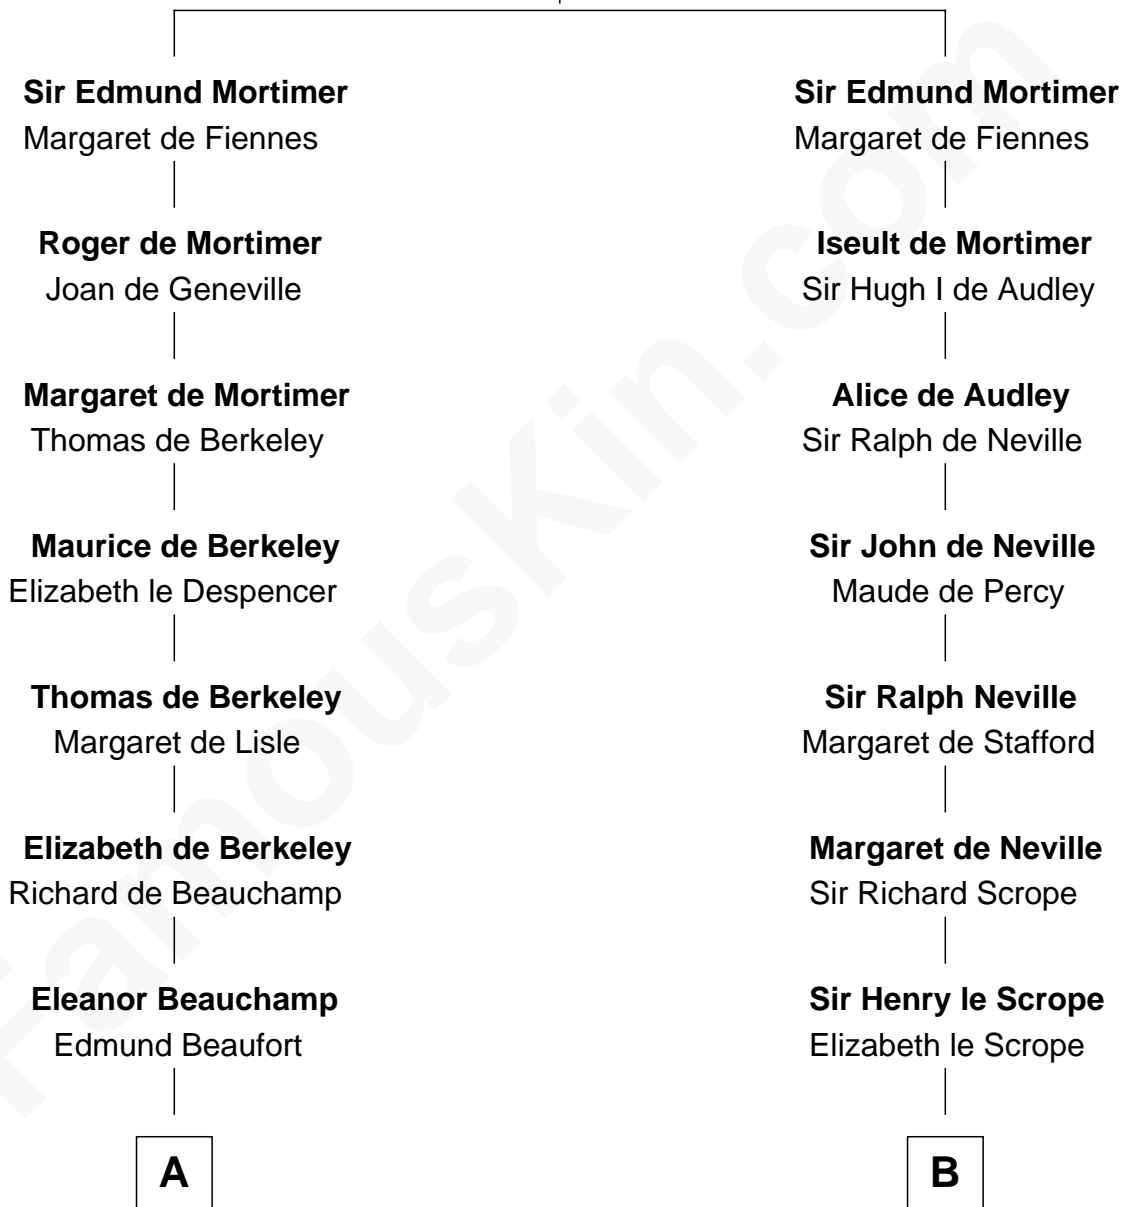

# FamousKin.com Relationship Chart of

**John D. Rockefeller**

*Founder of the Standard Oil Company*

**19th cousin 2 times removed of**

**Helen Keller**

*Author and Activist*

**Roger Mortimer**  
Maud de Braose

**A**

**Eleanor Beaufort**  
Sir Robert Spencer

**Margaret Spencer**  
Sir Thomas Carey

**Sir William Carey**  
Mary Boleyn

**Catherine Carey**  
Sir Francis Knollys

**Anne Knollys**  
Sir Thomas West

**Elizabeth West**  
Sir Herbert Pelham