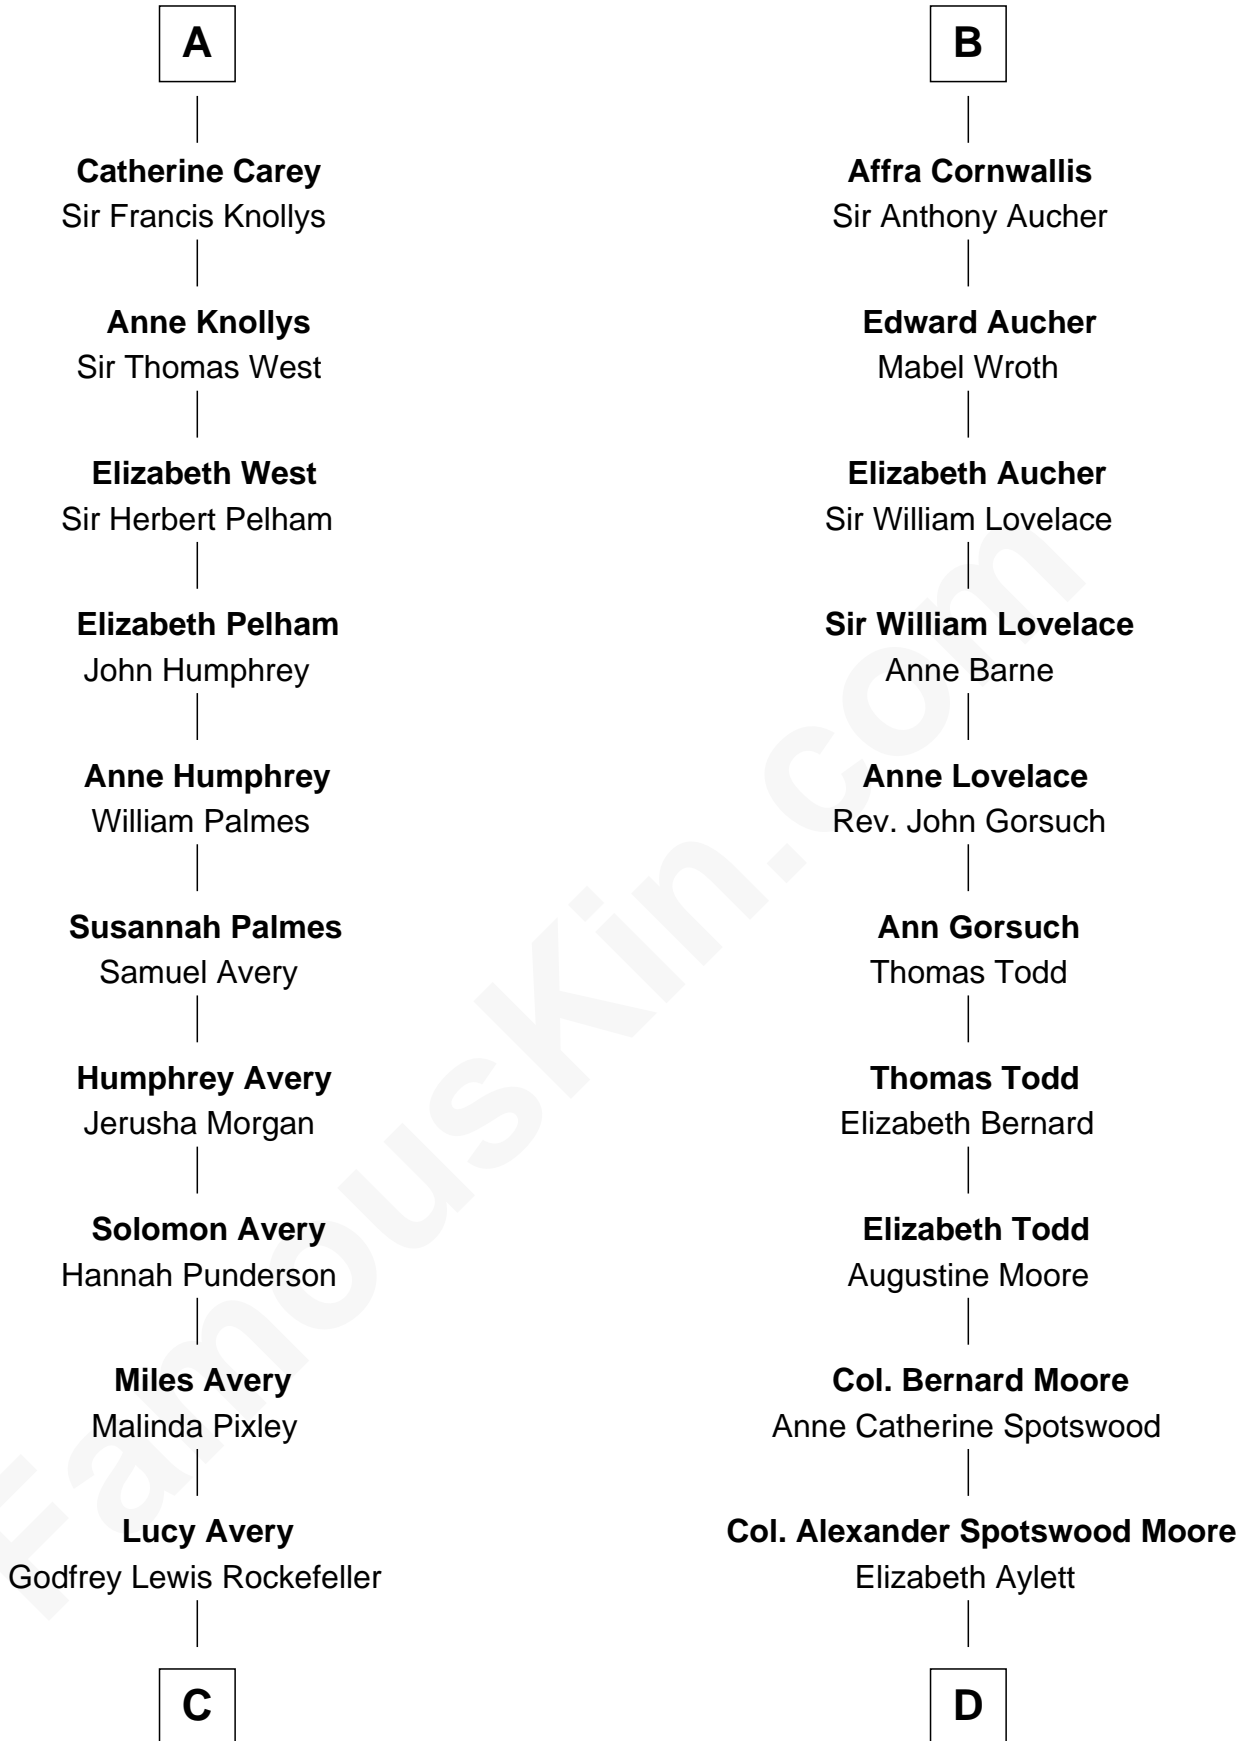

FamousKin.com

Relationship Chart of

John D. Rockefeller

Founder of the Standard Oil Company

18th cousin 1 time removed of

Helen Keller

Author and Activist

Hugh le Despencer

Edmund Beaufort

Eleanor Beaufort

Sir Robert Spencer

Margaret Spencer

Sir Thomas Carey

Sir William Carey

Mary Boleyn

A

Anne Pashley

Edward Tyrrell

Philippa Tyrrell

Thomas Cornwallis

Sir William Cornwallis

Elizabeth Stanford

B

C

William Avery Rockefeller

Eliza Davison

John D. Rockefeller

Founder of the Standard Oil Company

D

Mary Fairfax Moore

David Keller

Arthur Henley Keller