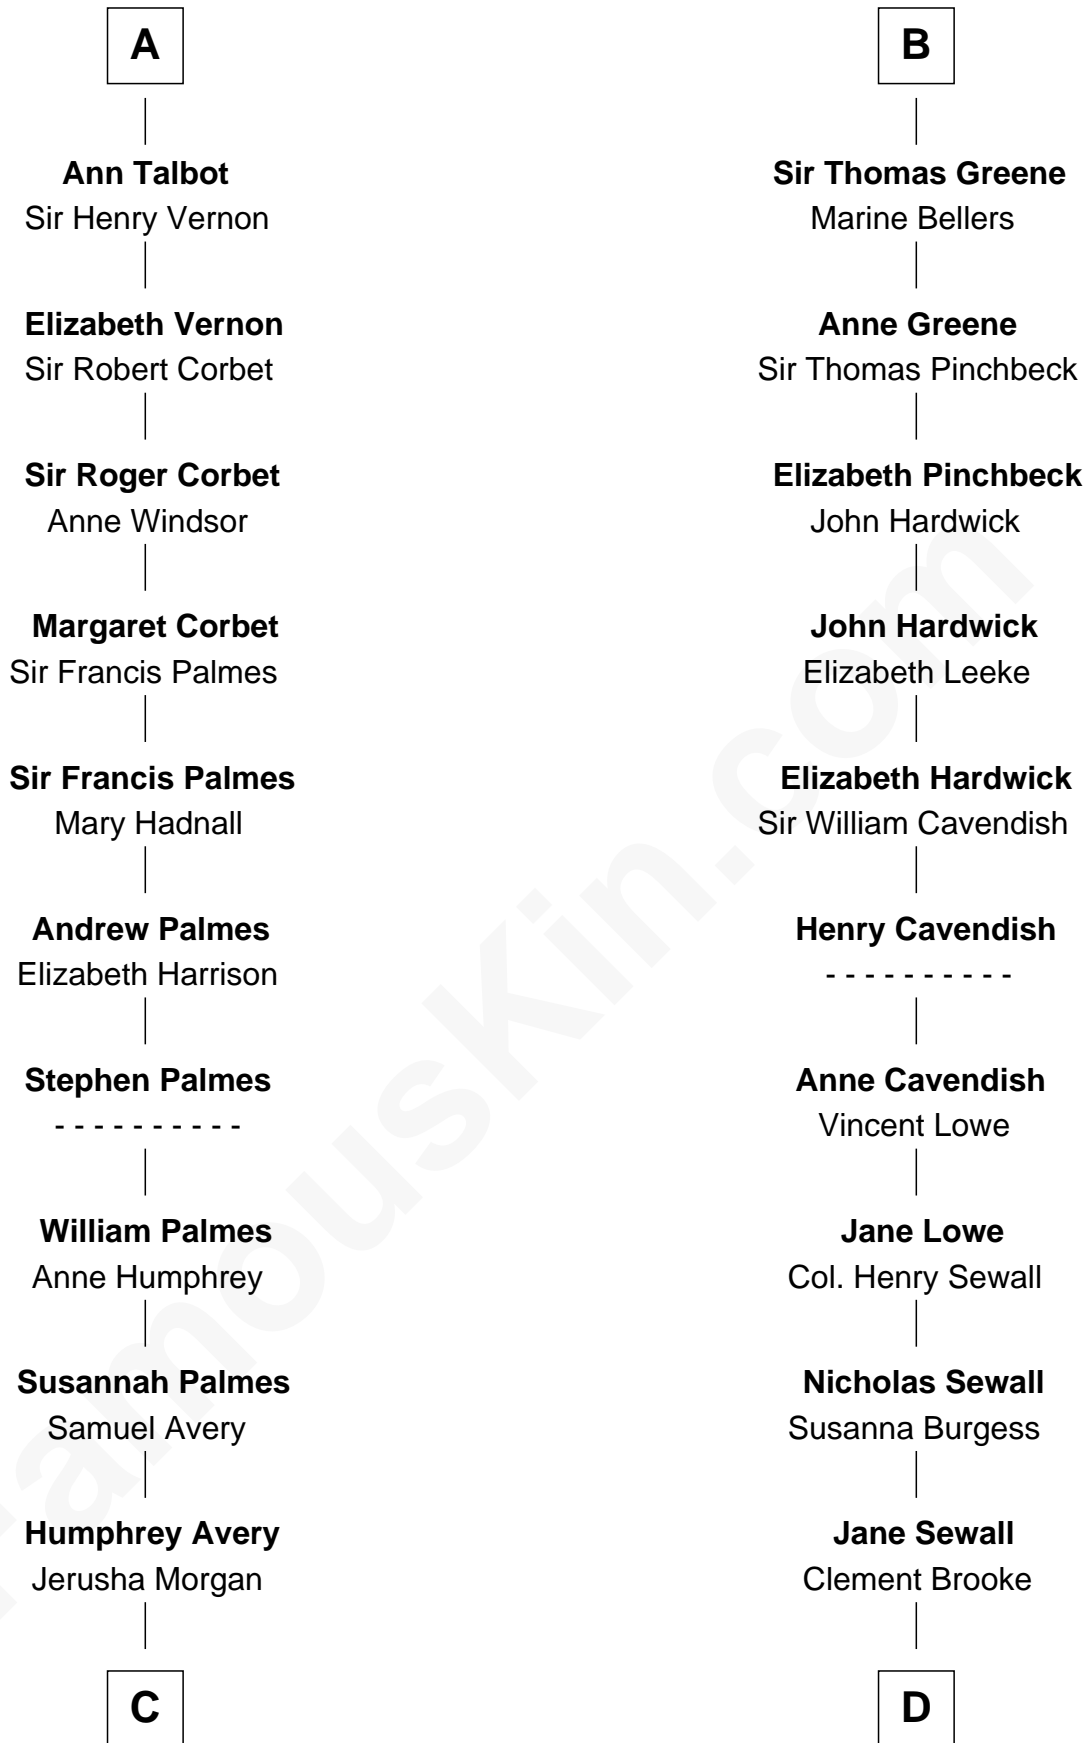

## Relationship Chart of

### John D. Rockefeller

*Founder of the Standard Oil Company*

18th cousin 3 times removed of

**Charles Carroll**

*Signer of the Declaration of Independence*

**Sir Humphrey de Bohun**

Maud of Eu

**C**

**Solomon Avery**  
Hannah Punderson

**Miles Avery**  
Malinda Pixley

**Lucy Avery**  
Godfrey Lewis Rockefeller

**William Avery Rockefeller**  
Eliza Davison

**John D. Rockefeller**  
*Founder of the Standard Oil Company*